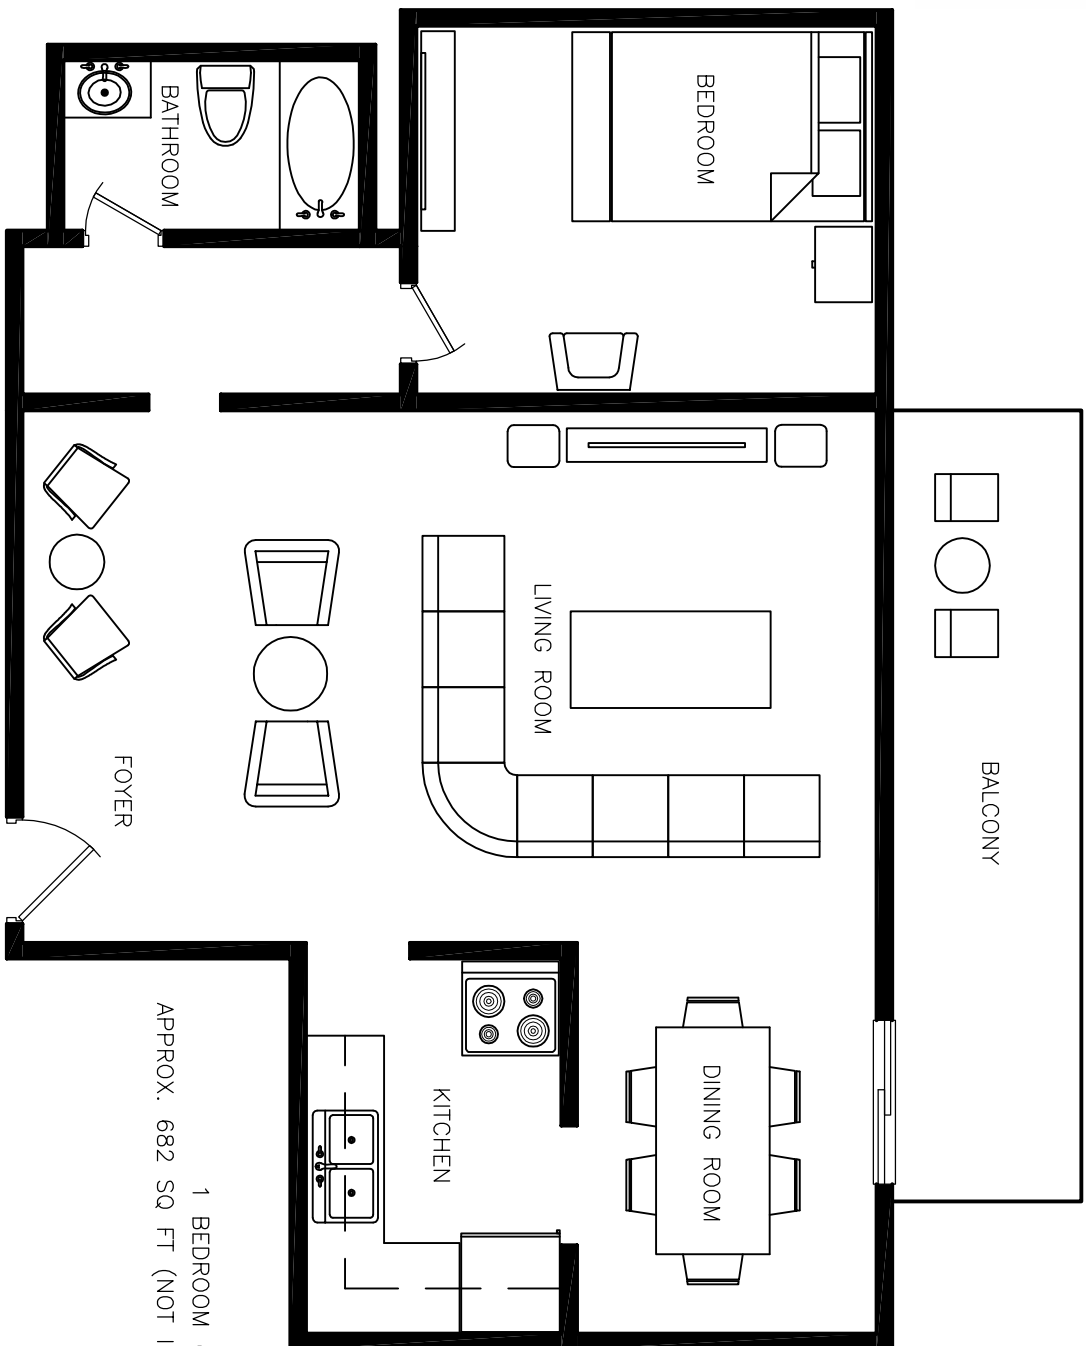

Disclaimer: This floor plan is for illustrative purposes and is intended to be used as a guide only. While every effort has been made to ensure its accuracy, measurements may not be exact.

202 Hespeler Road

1 Bedroom

Approx. 660 sq ft

Disclaimer: This floor plan is for illustrative purposes and is intended to be used as a guide only. While every effort has been made to ensure its accuracy, measurements may not be exact.

202 Hespeler Road

1 Bedroom

Approx. 682 sq ft