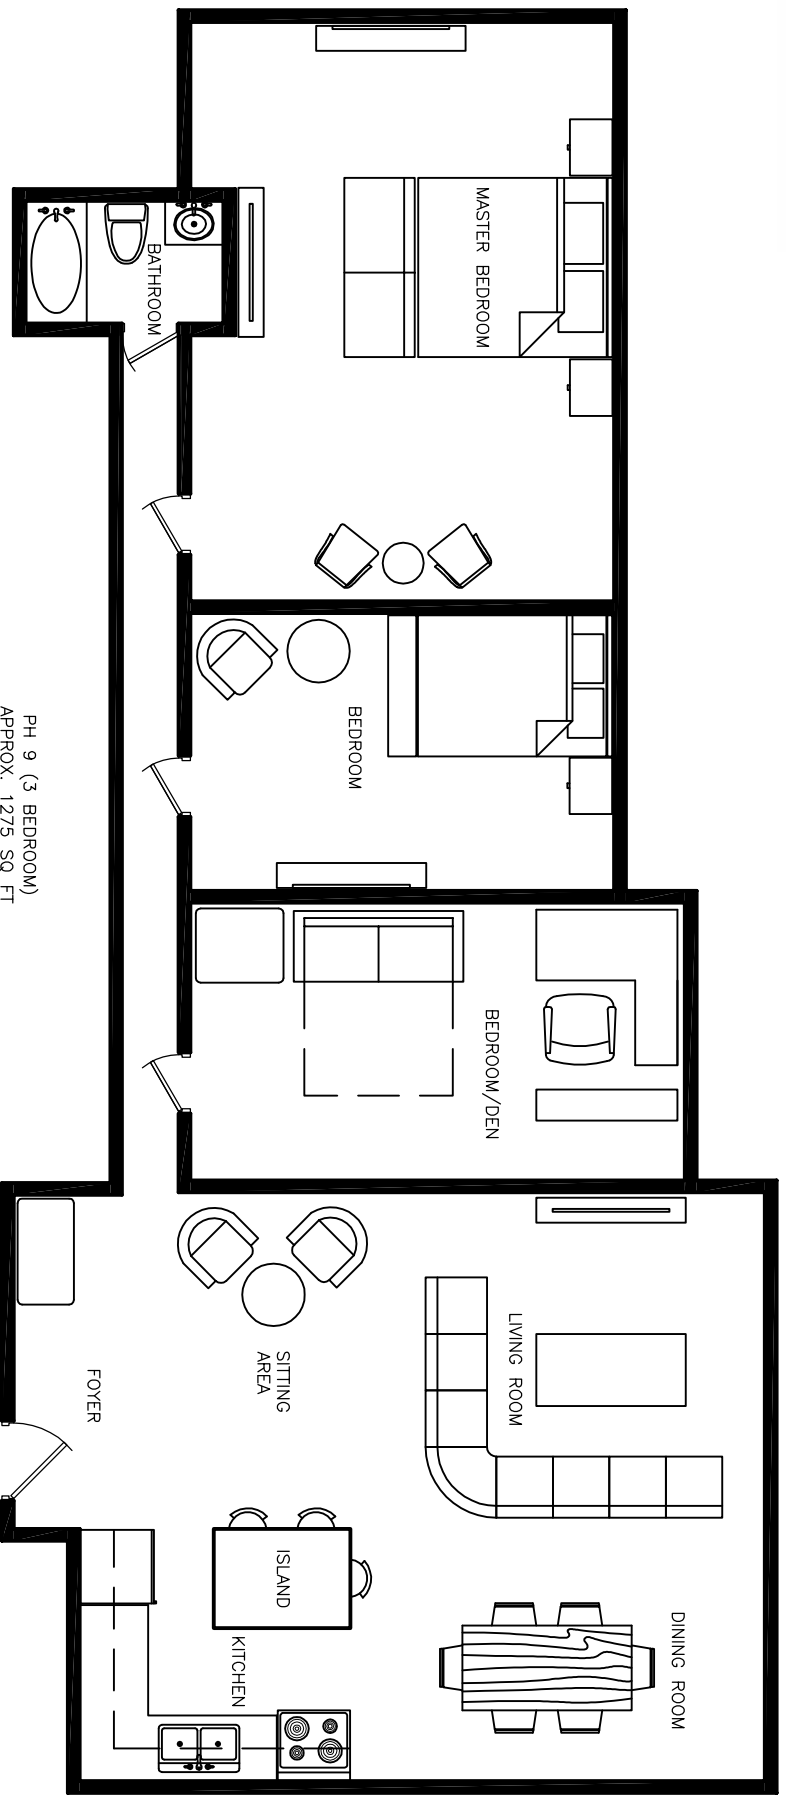

3 BEDROOM (203)  
APPROX. 1198 SQ. FT.

Disclaimer: This floor plan is for illustrative purposes and is intended to be used as a guide only. While every effort has been made to ensure its accuracy, measurements may not be exact.

## 202 Hespeler Road

3 Bedroom

Approx. 1198 sq ft

Disclaimer: This floor plan is for illustrative purposes and is intended to be used as a guide only. While every effort has been made to ensure its accuracy, measurements may not be exact.

## 202 Hespeler Road

3 Bedroom

Approx. 1275 sq ft