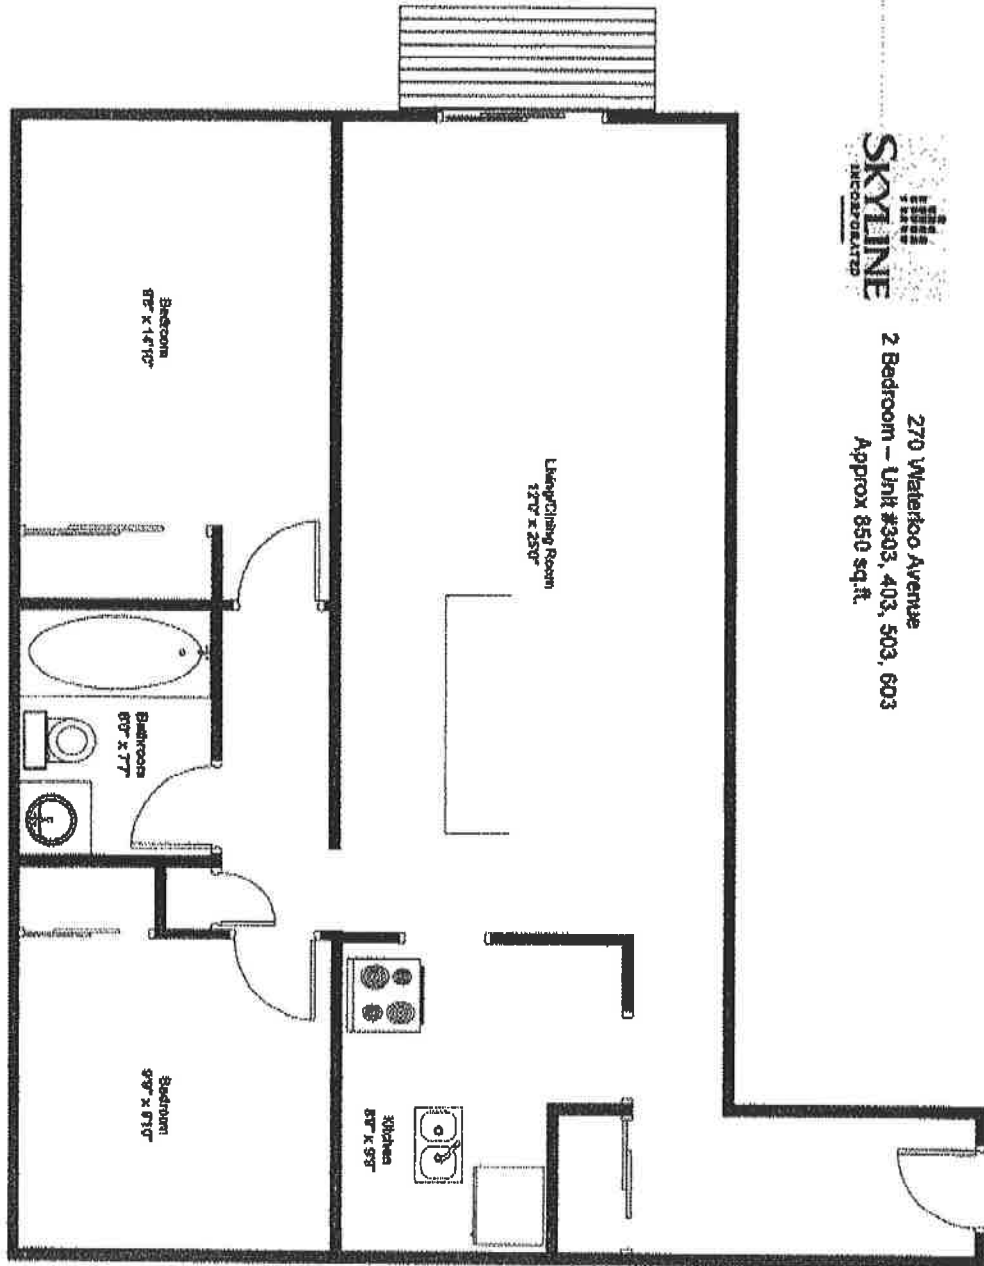

270 Waterloo Avenue
2 Bedroom - Unit #201, 301, 401, 501, 601
Approx 875 sq. ft.

270 Waterloo Avenue
2 Bedroom - Unit #303, 403, 503, 603
Approx 850 sq.ft.

270 Waterloo Avenue
 2 Bedroom - Unit #206, 306, 406, 506, 606
 Approx 850 sq.ft.

270 Waterloo Avenue
2 Bedroom - Unit #304, 404, 504, 604
Approx 700 sq.ft.