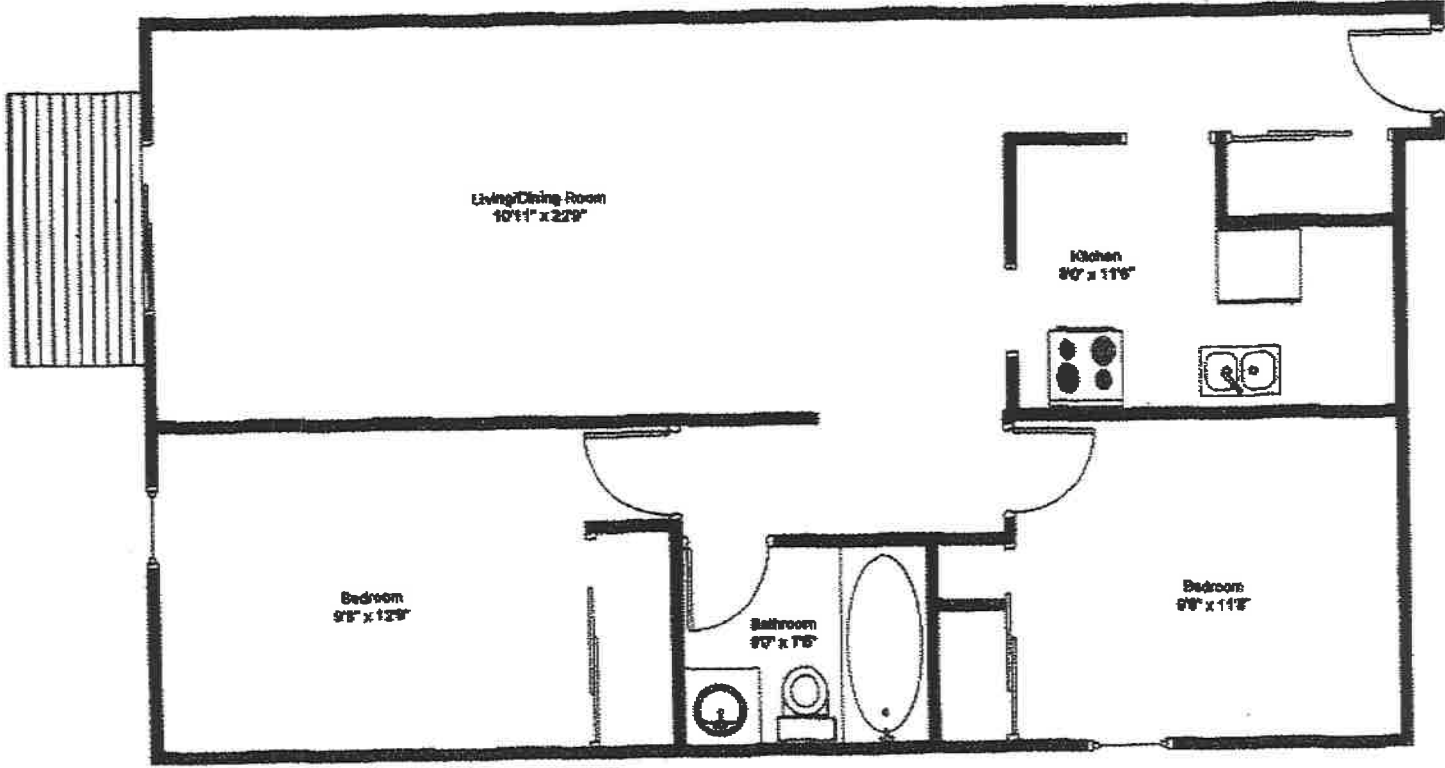

270 Waterloo Avenue
2 Bedroom - Unit #201, 301, 401, 501, 601
Approx 875 sq. ft.

270 Waterloo Avenue
2 Bedroom - Unit #303, 403, 503, 603
Approx 850 sq.ft.

270 Waterloo Avenue
 2 Bedroom - Unit #206, 306, 406, 506, 606
 Approx 850 sq.ft.

270 Waterloo Avenue
2 Bedroom - Unit #304, 404, 504, 604
Approx 700 sq.ft.