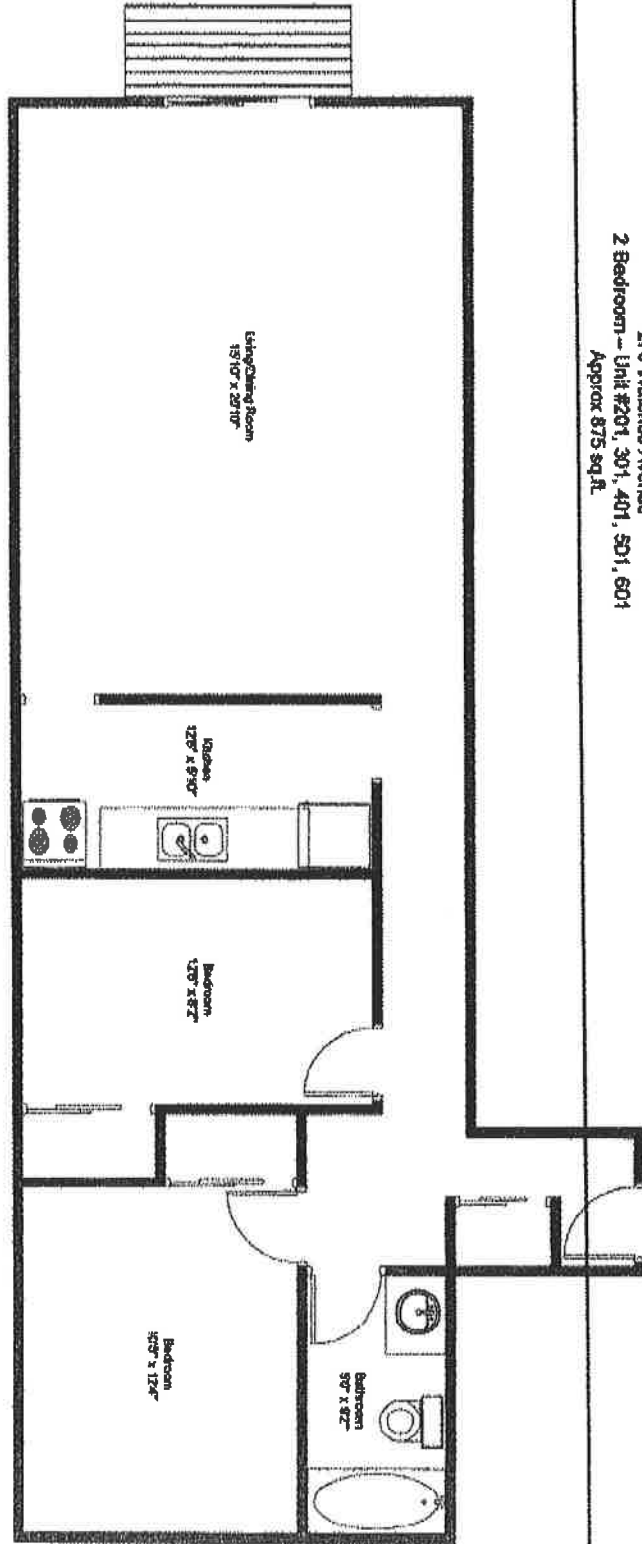

270 Waterloo Avenue
2 Bedroom - Unit #201, 301, 401, 501, 601
Approx 875 sq. ft.

270 Waterloo Avenue
2 Bedroom - Unit #303, 403, 503, 603
Approx 850 sq.ft.

270 Waterloo Avenue
 2 Bedroom - Unit #206, 306, 406, 506, 606
 Approx 850 sq.ft.

270 Waterloo Avenue
2 Bedroom - Unit #304, 404, 504, 604
Approx 700 sq.ft.