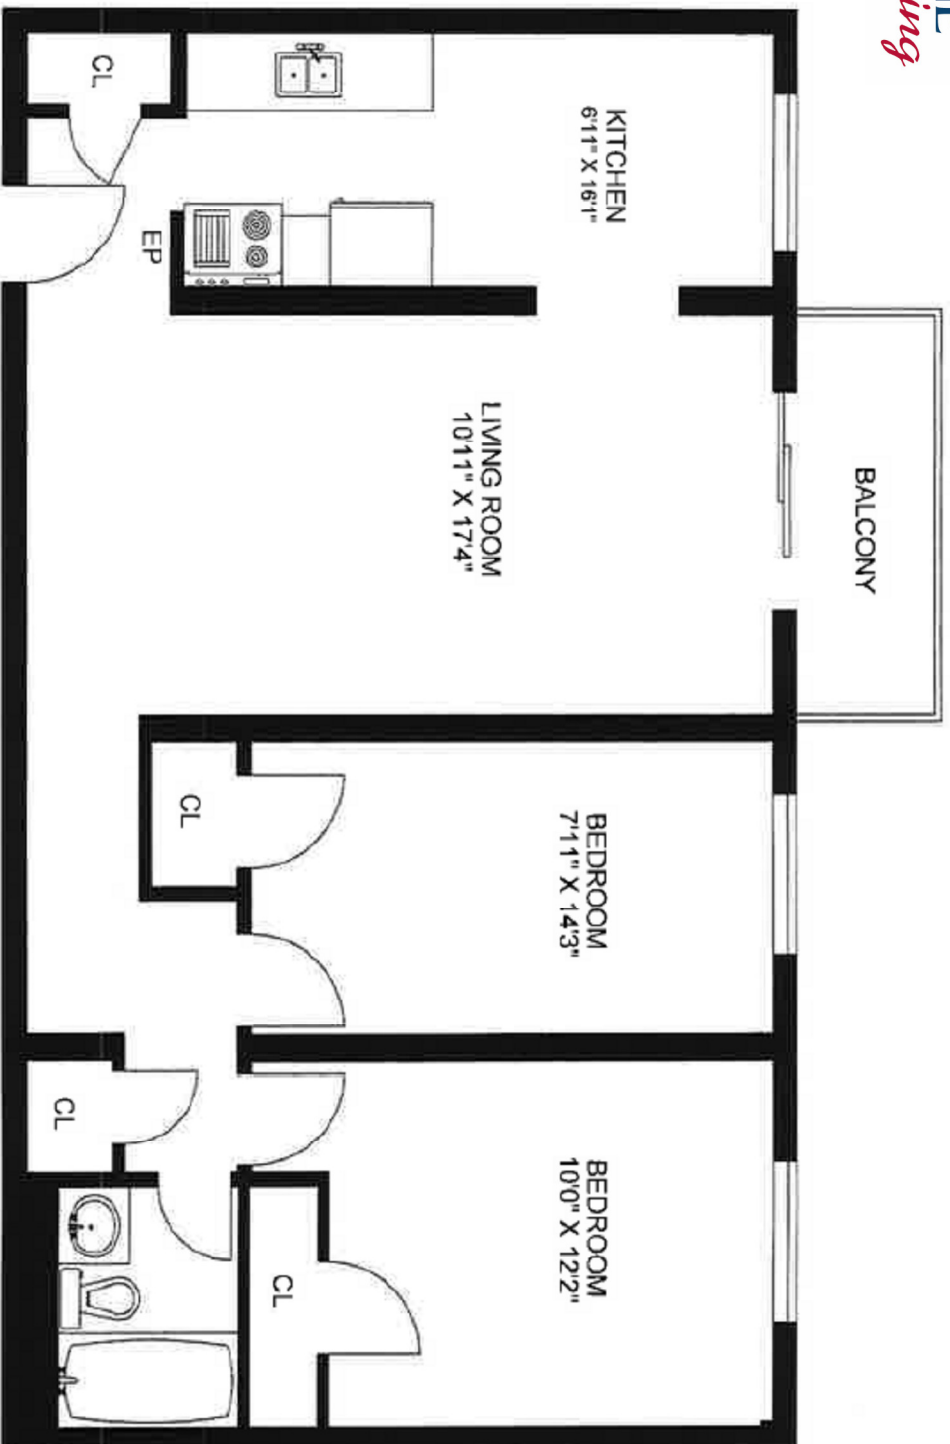

Disclaimer: This floor plan is for illustrative purposes and is intended to be used as a guide only. While every effort has been made to ensure its accuracy, measurements may not be exact.

250 Queen Street East

2 Bedroom

Approx. 793 sq ft

Disclaimer: This floor plan is for illustrative purposes and is intended to be used as a guide only. While every effort has been made to ensure its accuracy, measurements may not be exact.

250 Queen Street East

2 Bedroom

Approx. 839 sq ft