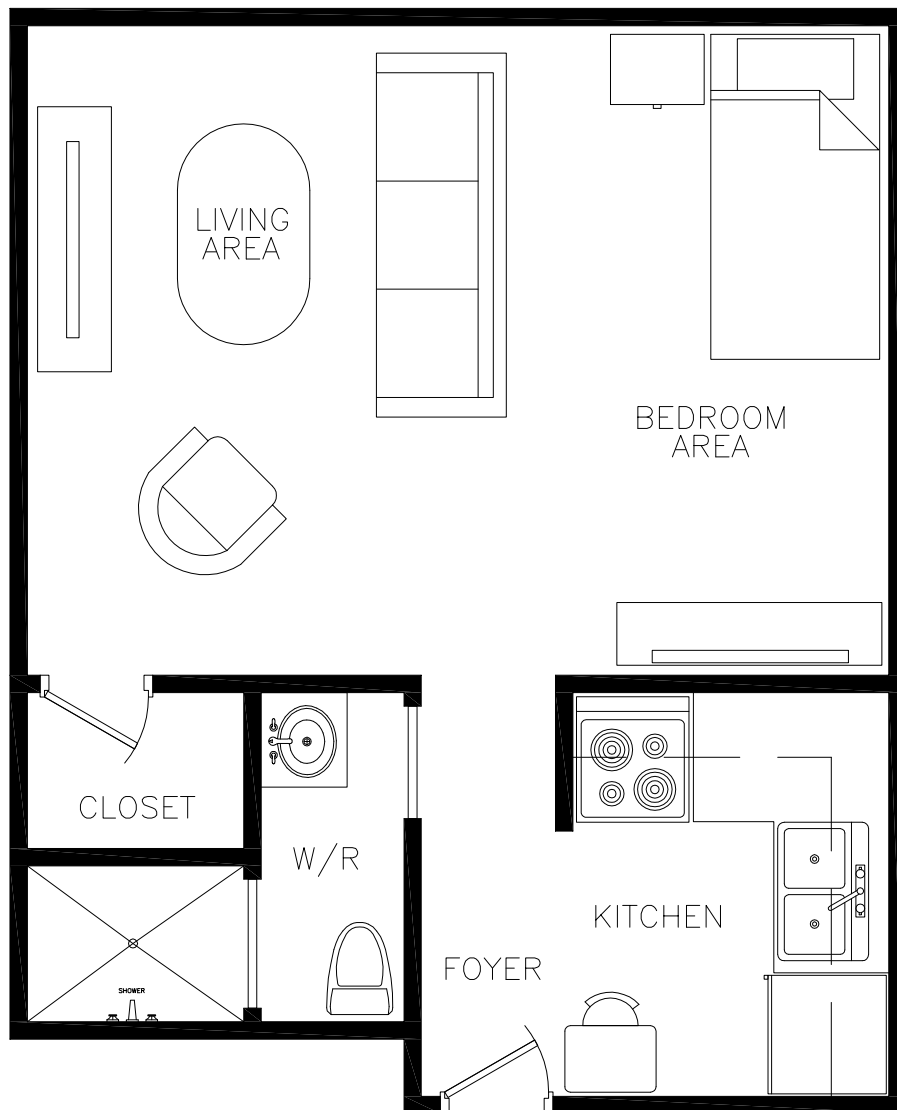

301 Fairview Drive

Suite Type B3: Bachelor - Approx. 360 SQ FT

Disclaimer: This floor plan is for illustrative purposes and is intended to be used as a guide only. While every effort has been made to ensure its accuracy, all dimensions are estimates based on development plans and are subject to change. Measurements may not be exact.