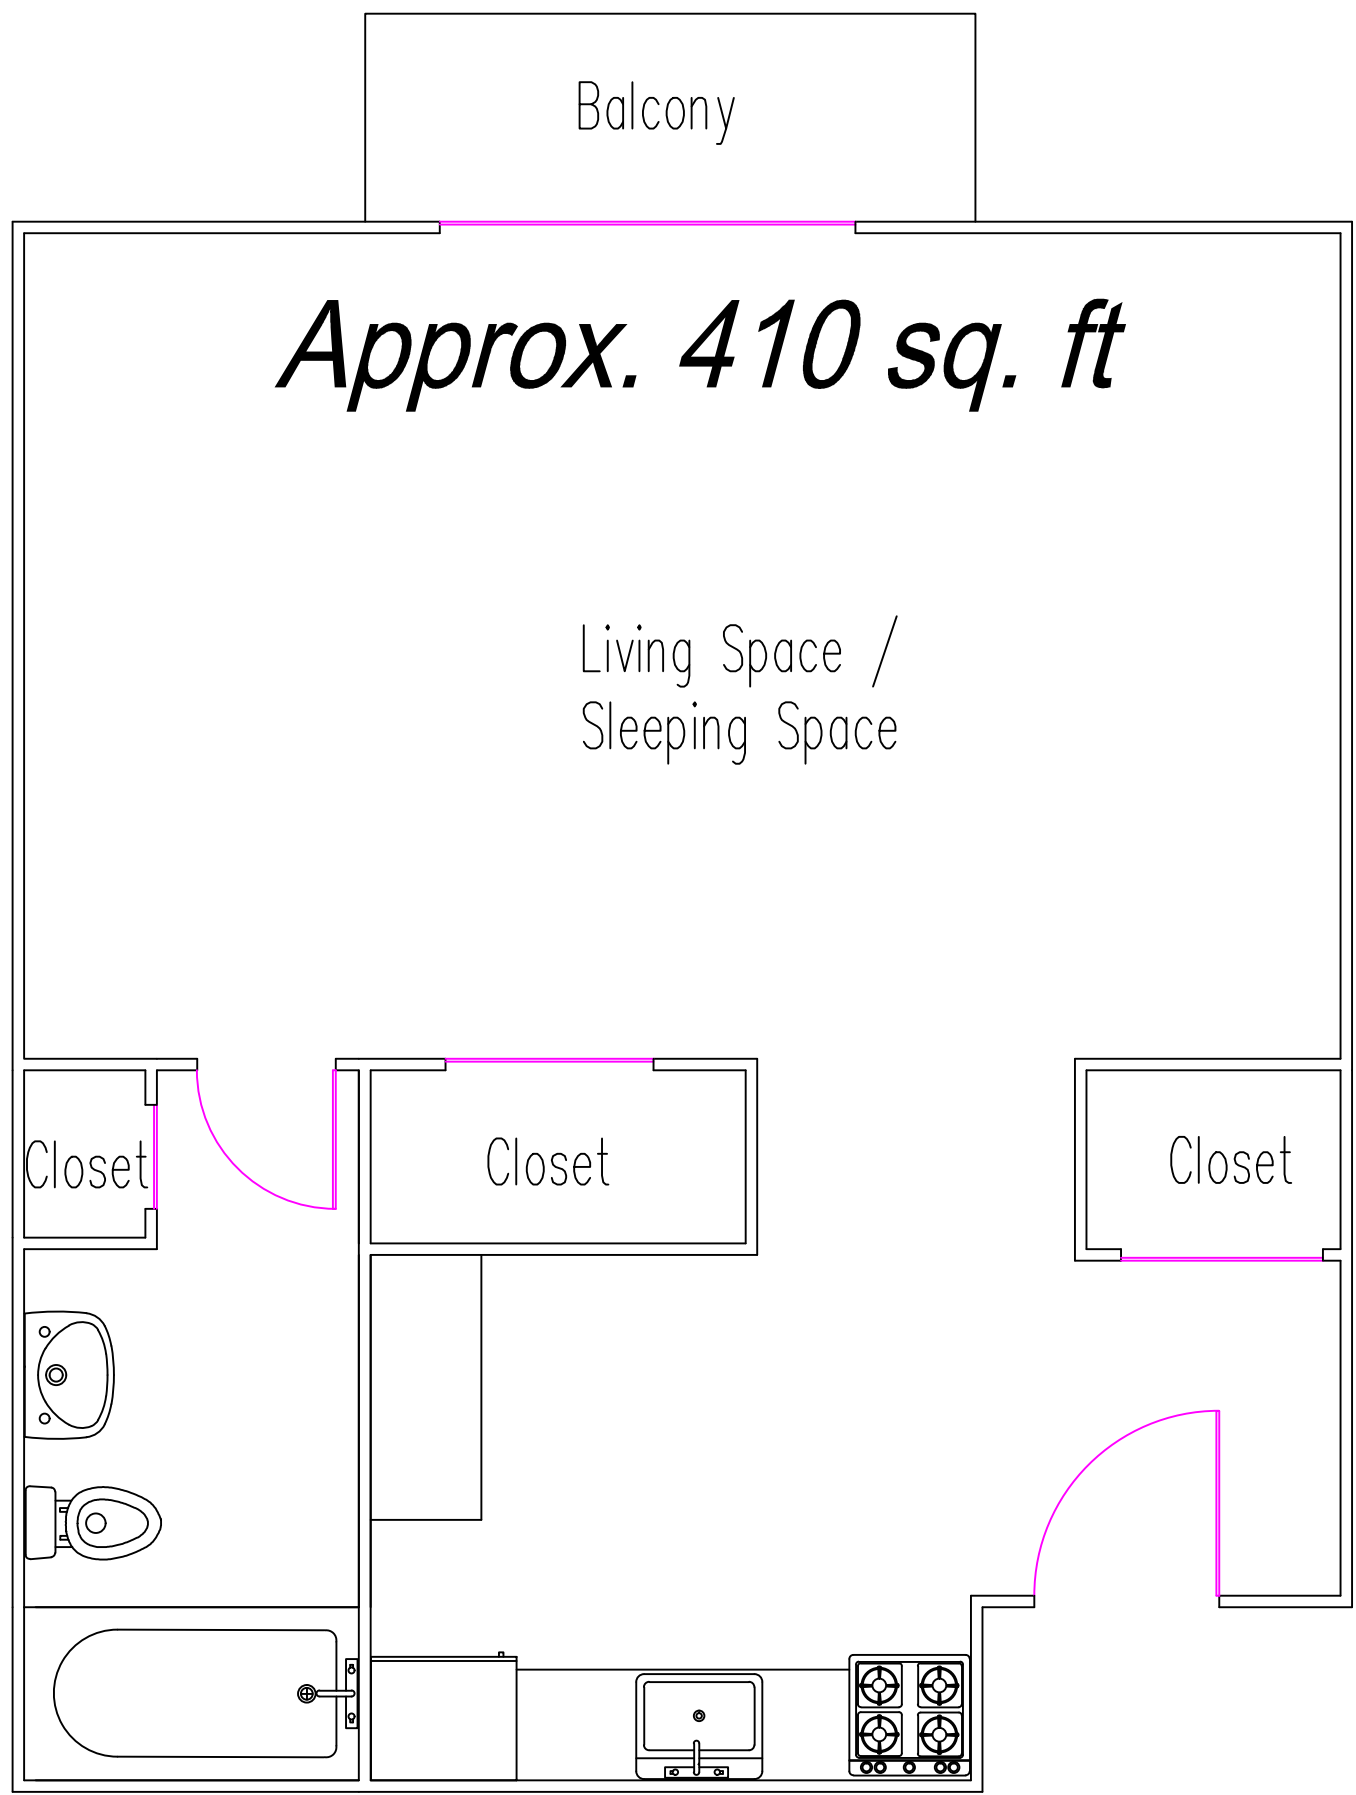

Balcony

Approx. 410 sq. ft

Living Space /
Sleeping Space

Closet

Closet

Closet

Approx. 344 sq. ft