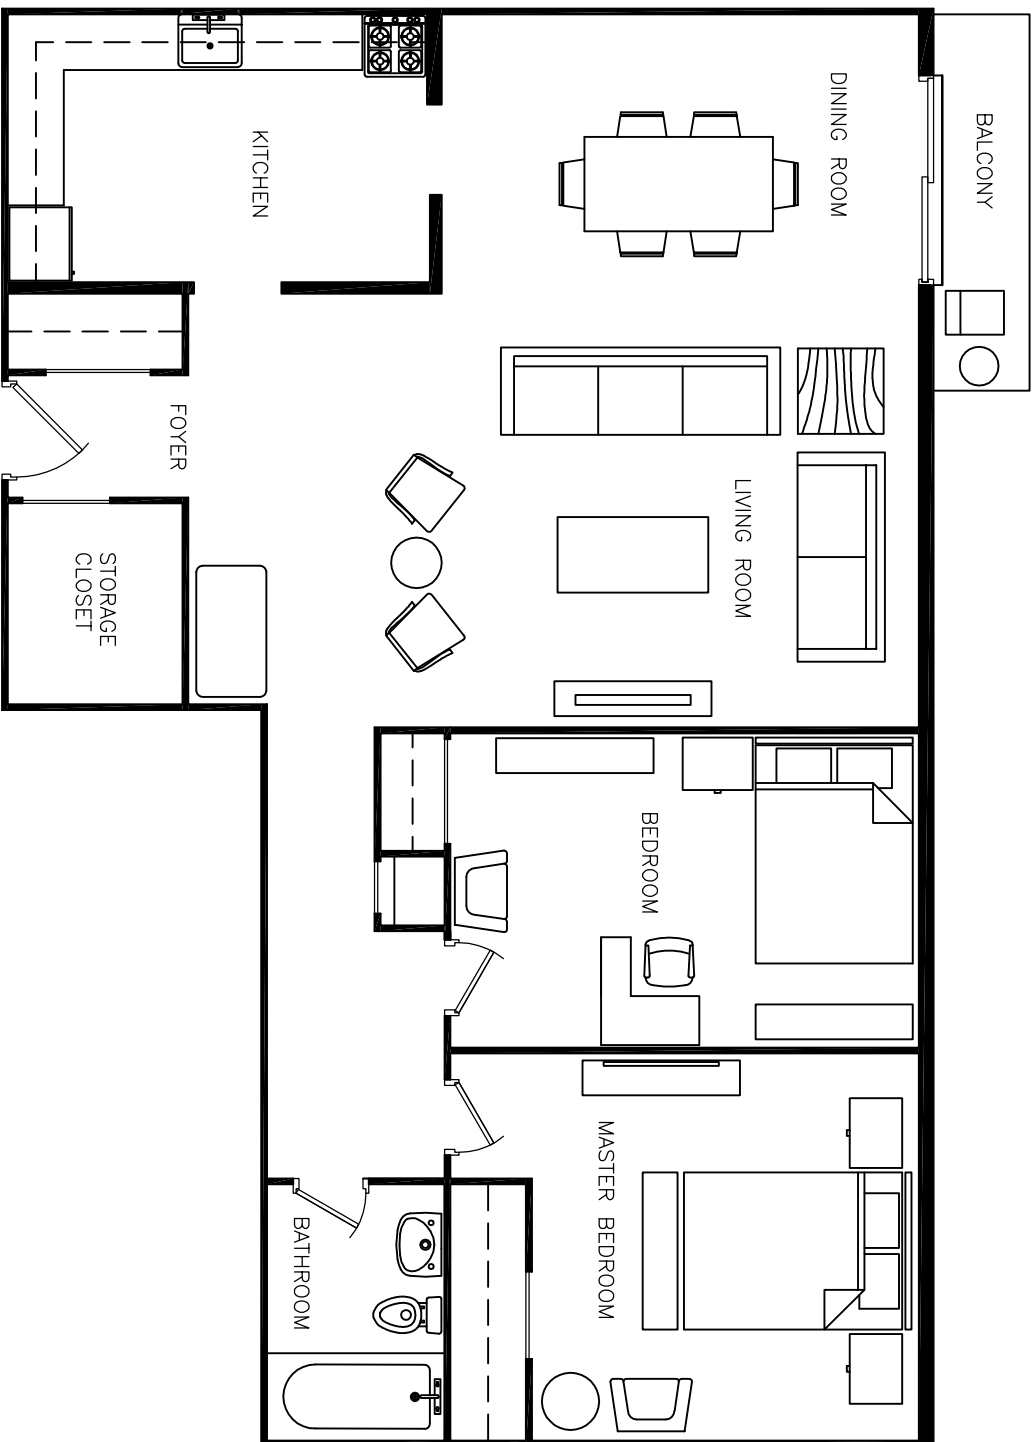

Disclaimer: This floor plan is for illustrative purposes and is intended to be used as a guide only. While every effort has been made to ensure its accuracy, measurements may not be exact.

## 47 Memorial

2 Bedroom

Approx. 810 sq ft

Disclaimer: This floor plan is for illustrative purposes and is intended to be used as a guide only. While every effort has been made to ensure its accuracy, measurements may not be exact.

## 47 Memorial

2 Bedroom

Approx. 903 sq ft

Disclaimer: This floor plan is for illustrative purposes and is intended to be used as a guide only. While every effort has been made to ensure its accuracy, measurements may not be exact.

## 47 Memorial

2 Bedroom

Approx. 908 sq ft