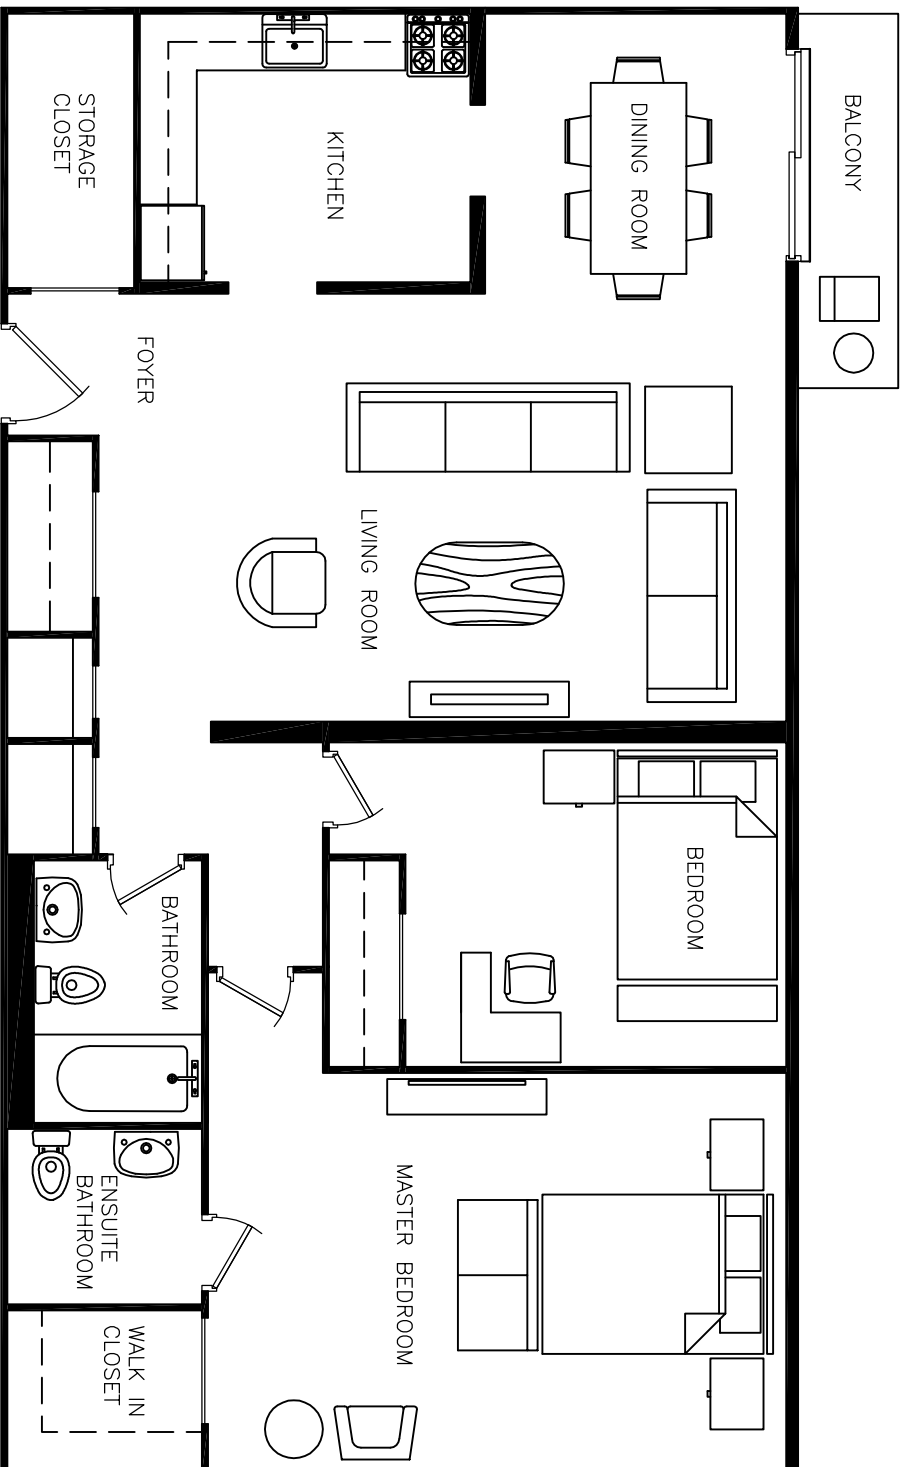

Disclaimer: This floor plan is for illustrative purposes and is intended to be used as a guide only. While every effort has been made to ensure its accuracy, measurements may not be exact.

## 47 Memorial

2 Bedroom

Approx. 810 sq ft

Disclaimer: This floor plan is for illustrative purposes and is intended to be used as a guide only. While every effort has been made to ensure its accuracy, measurements may not be exact.

## 47 Memorial

2 Bedroom

Approx. 903 sq ft

Disclaimer: This floor plan is for illustrative purposes and is intended to be used as a guide only. While every effort has been made to ensure its accuracy, measurements may not be exact.

## 47 Memorial

2 Bedroom

Approx. 908 sq ft