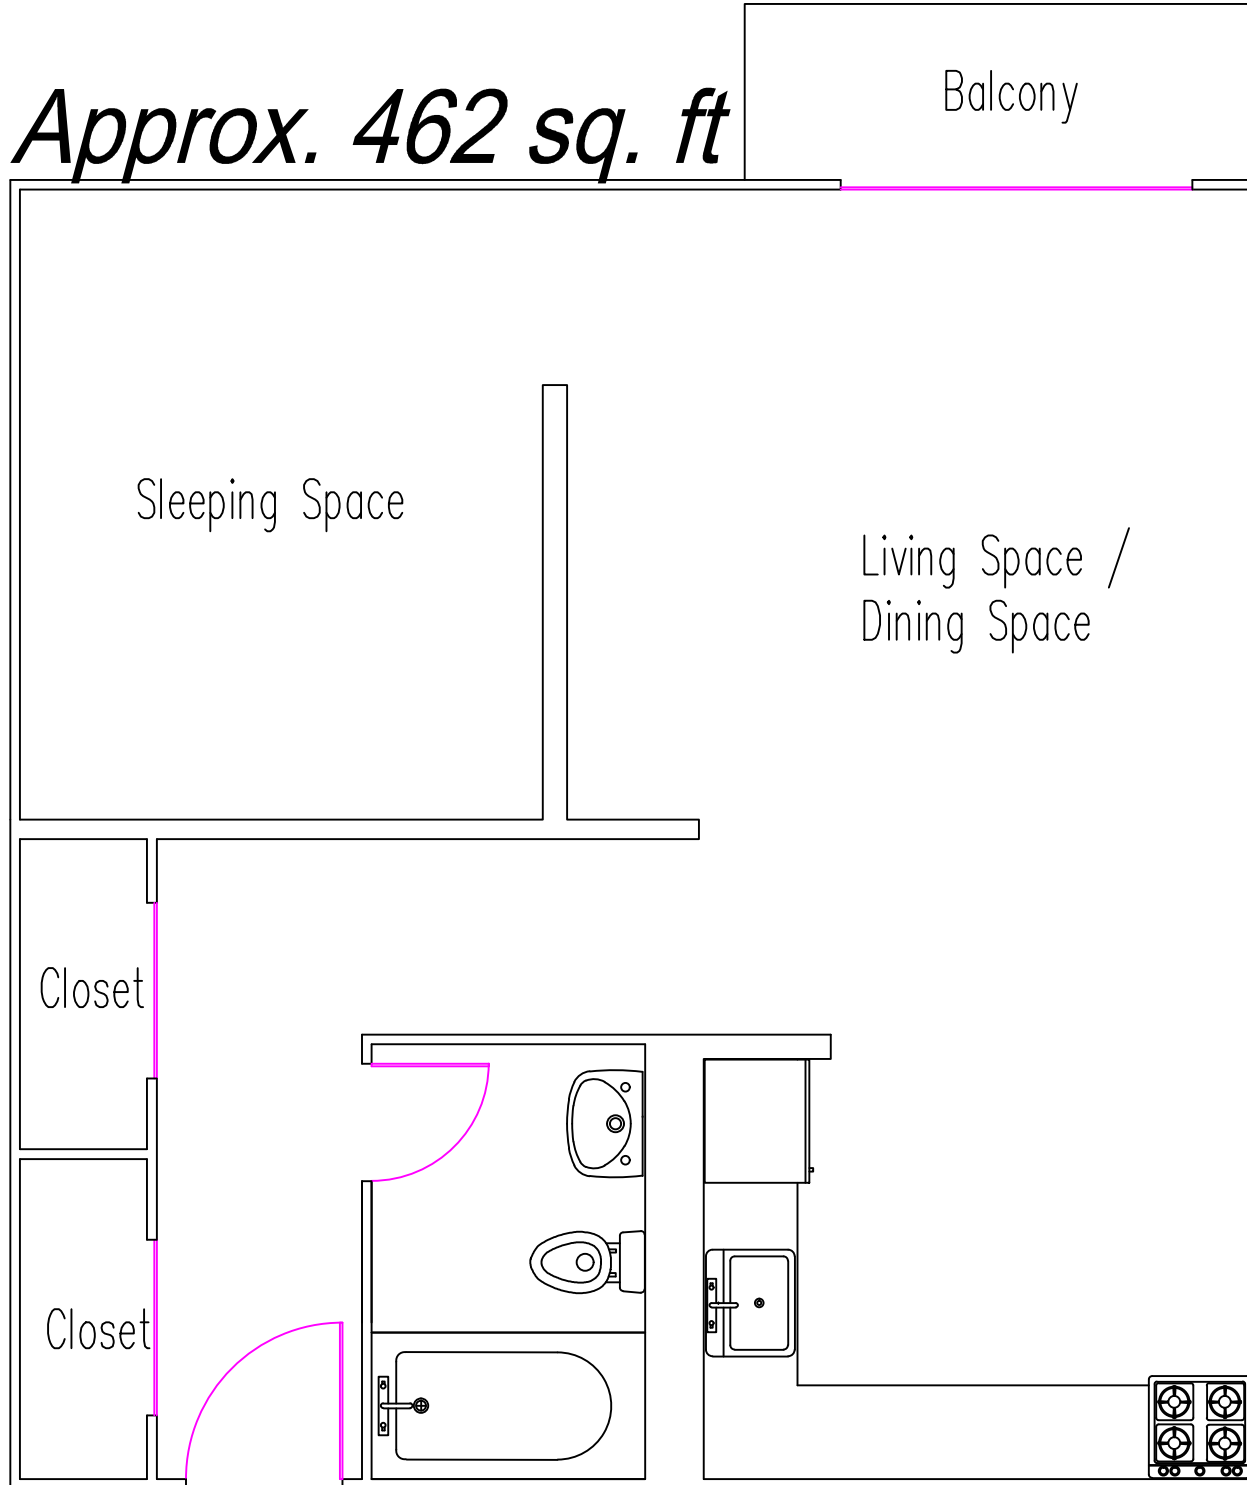

*Approx. 462 sq. ft*

Balcony

Sleeping Space

Living Space /  
Dining Space

Closet

Closet

*Approx. 462 sq. ft*

Balcony

Living Space

Sleeping Space

Dining Space

Closet

Closet

Closet