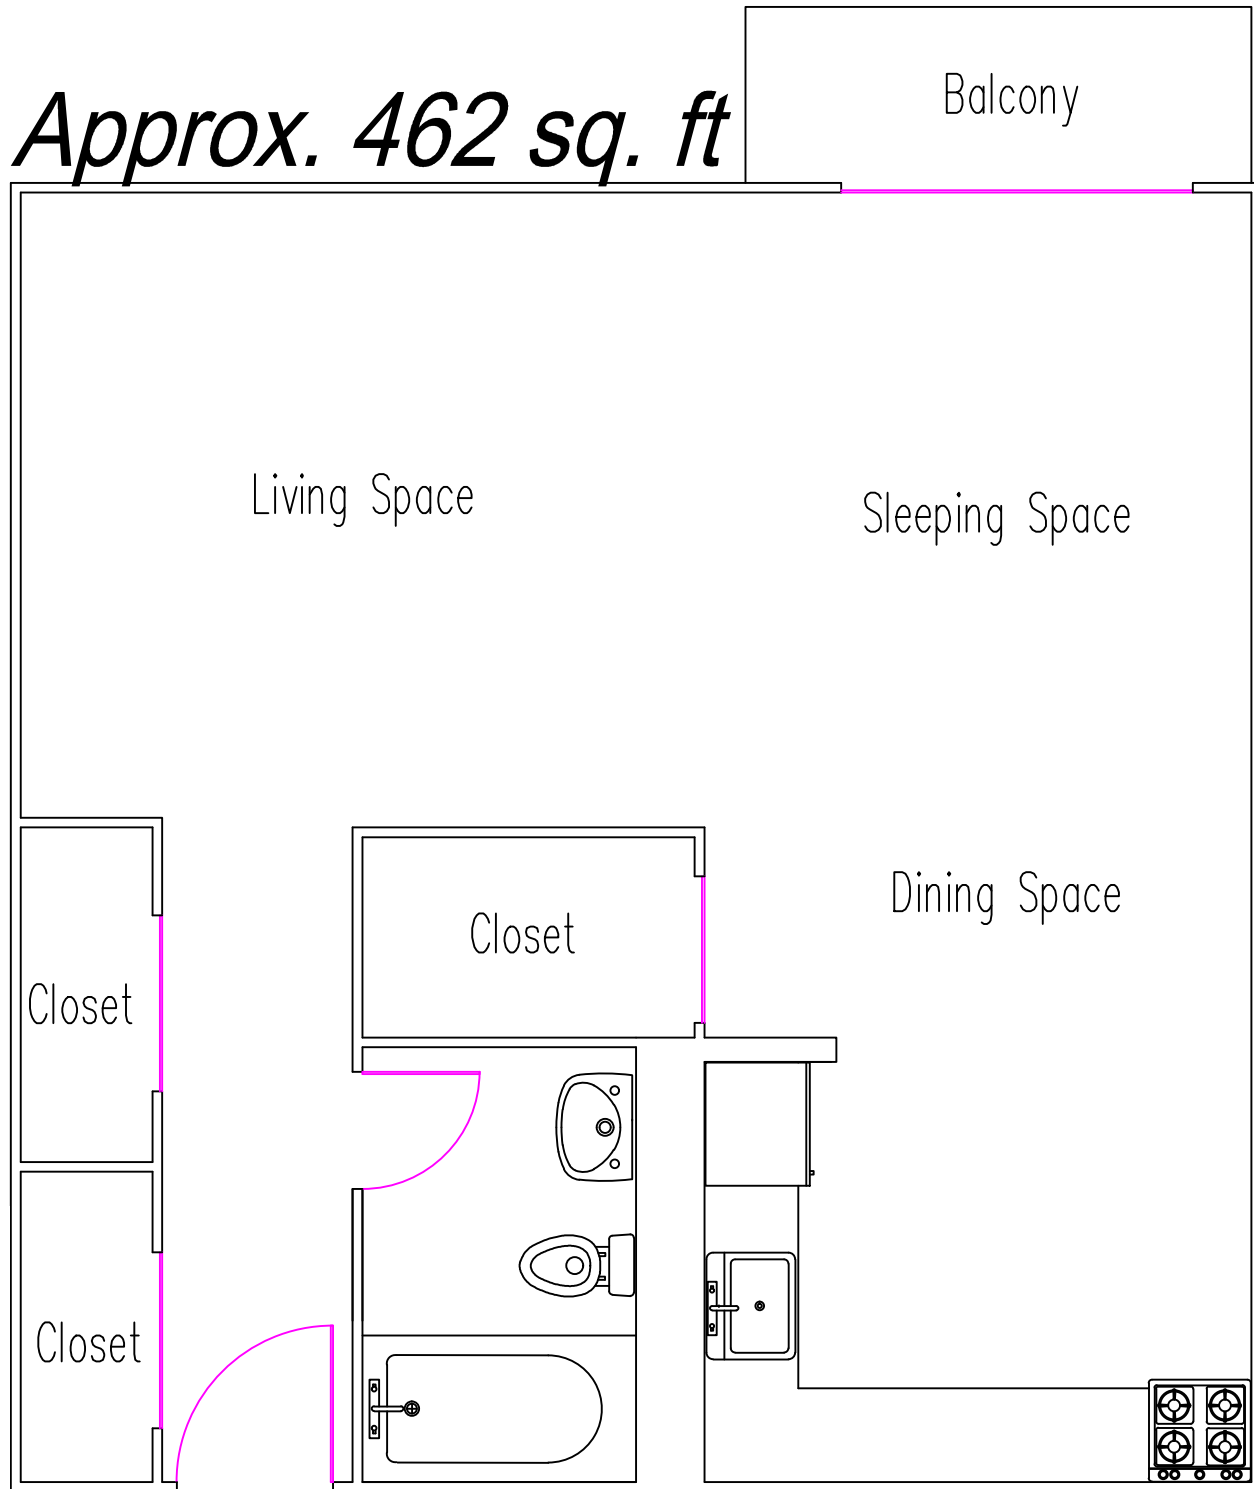

*Approx. 462 sq. ft*

Balcony

Sleeping Space

Living Space /  
Dining Space

Closet

Closet

*Approx. 462 sq. ft*

Balcony

Living Space

Sleeping Space

Dining Space

Closet

Closet

Closet