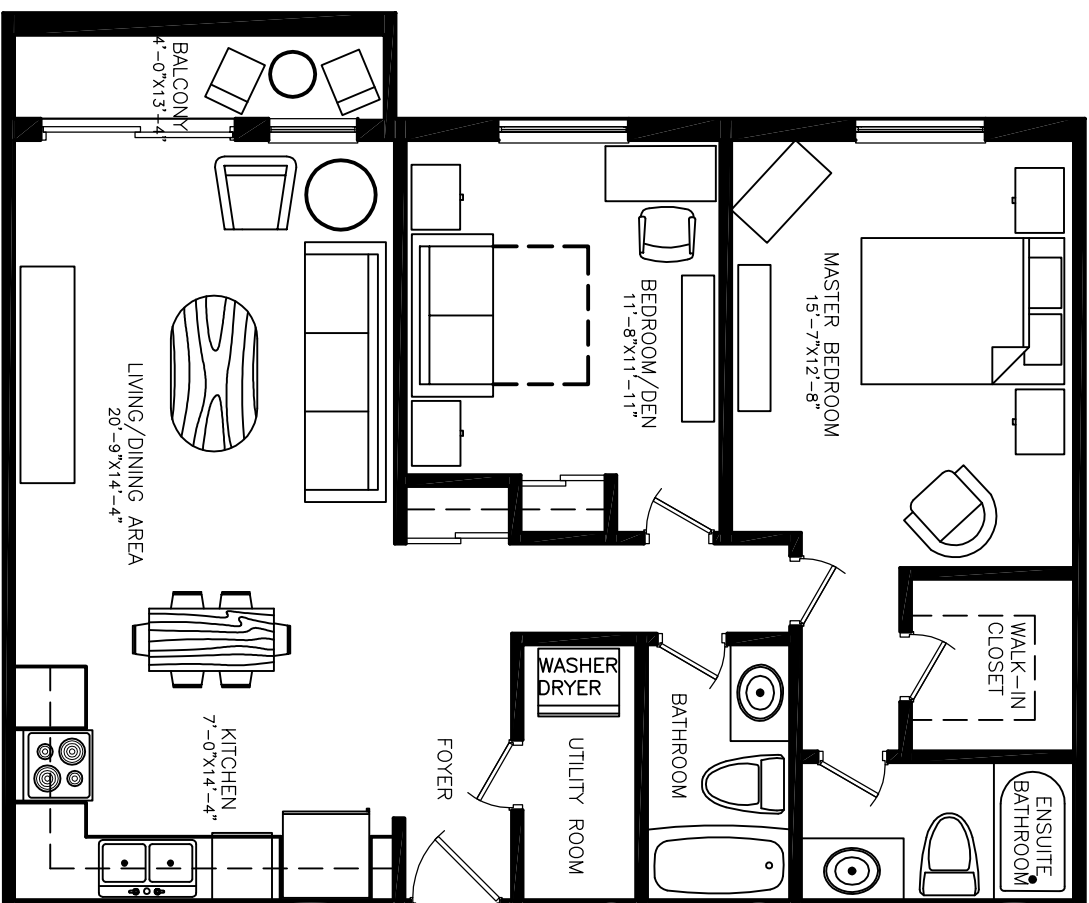

Disclaimer: This floor plan is for illustrative purposes and is intended to be used as a guide only. While every effort has been made to ensure its accuracy, all dimensions are estimates based on development plans and are subject to change. Measurements may not be exact.

6515 McLeod Road

2 Bedrooms

Approx. 1197 sq ft

Disclaimer: This floor plan is for illustrative purposes and is intended to be used as a guide only. While every effort has been made to ensure its accuracy, all dimensions are estimates based on development plans and are subject to change. Measurements may not be exact.

6515 McLeod Road

2 Bedrooms

Approx. 1102 sq ft

Disclaimer: This floor plan is for illustrative purposes and is intended to be used as a guide only. While every effort has been made to ensure its accuracy, all dimensions are estimates based on development plans and are subject to change. Measurements may not be exact.

6515 McLeod Road

2 Bedrooms

Approx. 1032 sq ft