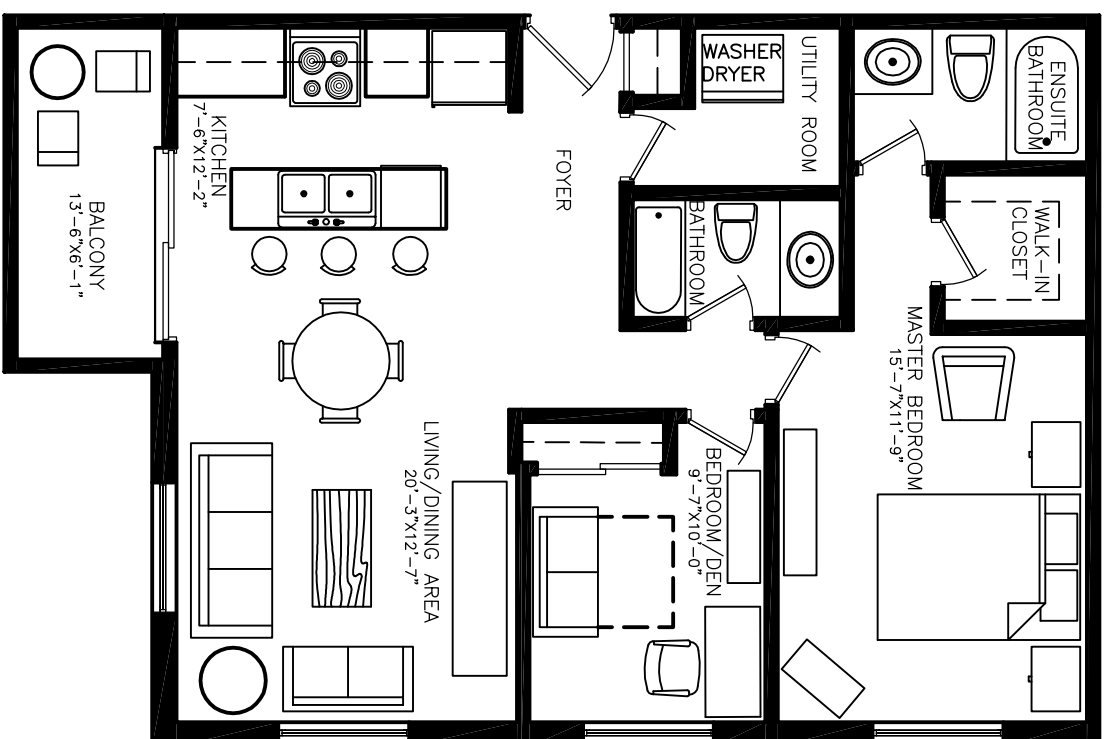

Disclaimer: This floor plan is for illustrative purposes and is intended to be used as a guide only. While every effort has been made to ensure its accuracy, all dimensions are estimates based on development plans and are subject to change. Measurements may not be exact.

6515 McLeod Road

2 Bedrooms

Approx. 1197 sq ft

Disclaimer: This floor plan is for illustrative purposes and is intended to be used as a guide only. While every effort has been made to ensure its accuracy, all dimensions are estimates based on development plans and are subject to change. Measurements may not be exact.

6515 McLeod Road

2 Bedrooms

Approx. 1102 sq ft

Disclaimer: This floor plan is for illustrative purposes and is intended to be used as a guide only. While every effort has been made to ensure its accuracy, all dimensions are estimates based on development plans and are subject to change. Measurements may not be exact.

6515 McLeod Road

2 Bedrooms

Approx. 1032 sq ft