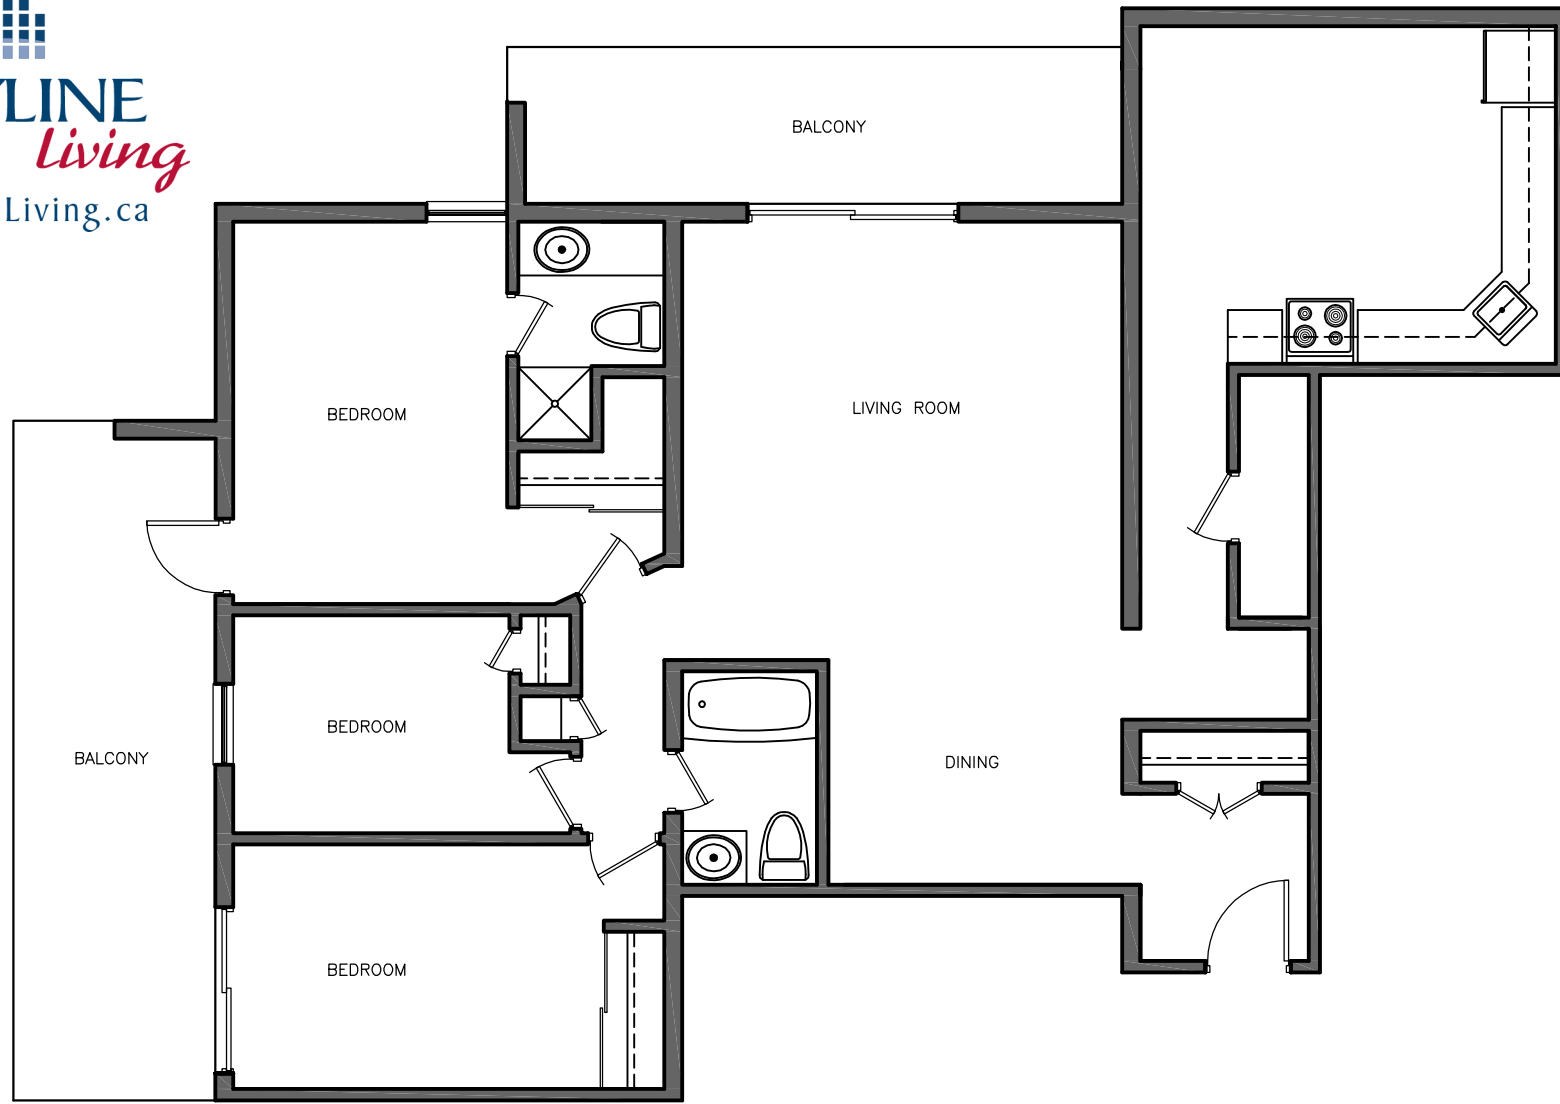

89 Riverview Drive

3 Bedrooms
Approx 1140 sq ft

89 Riverview Drive

3 Bedrooms
Approx 1280 sq ft