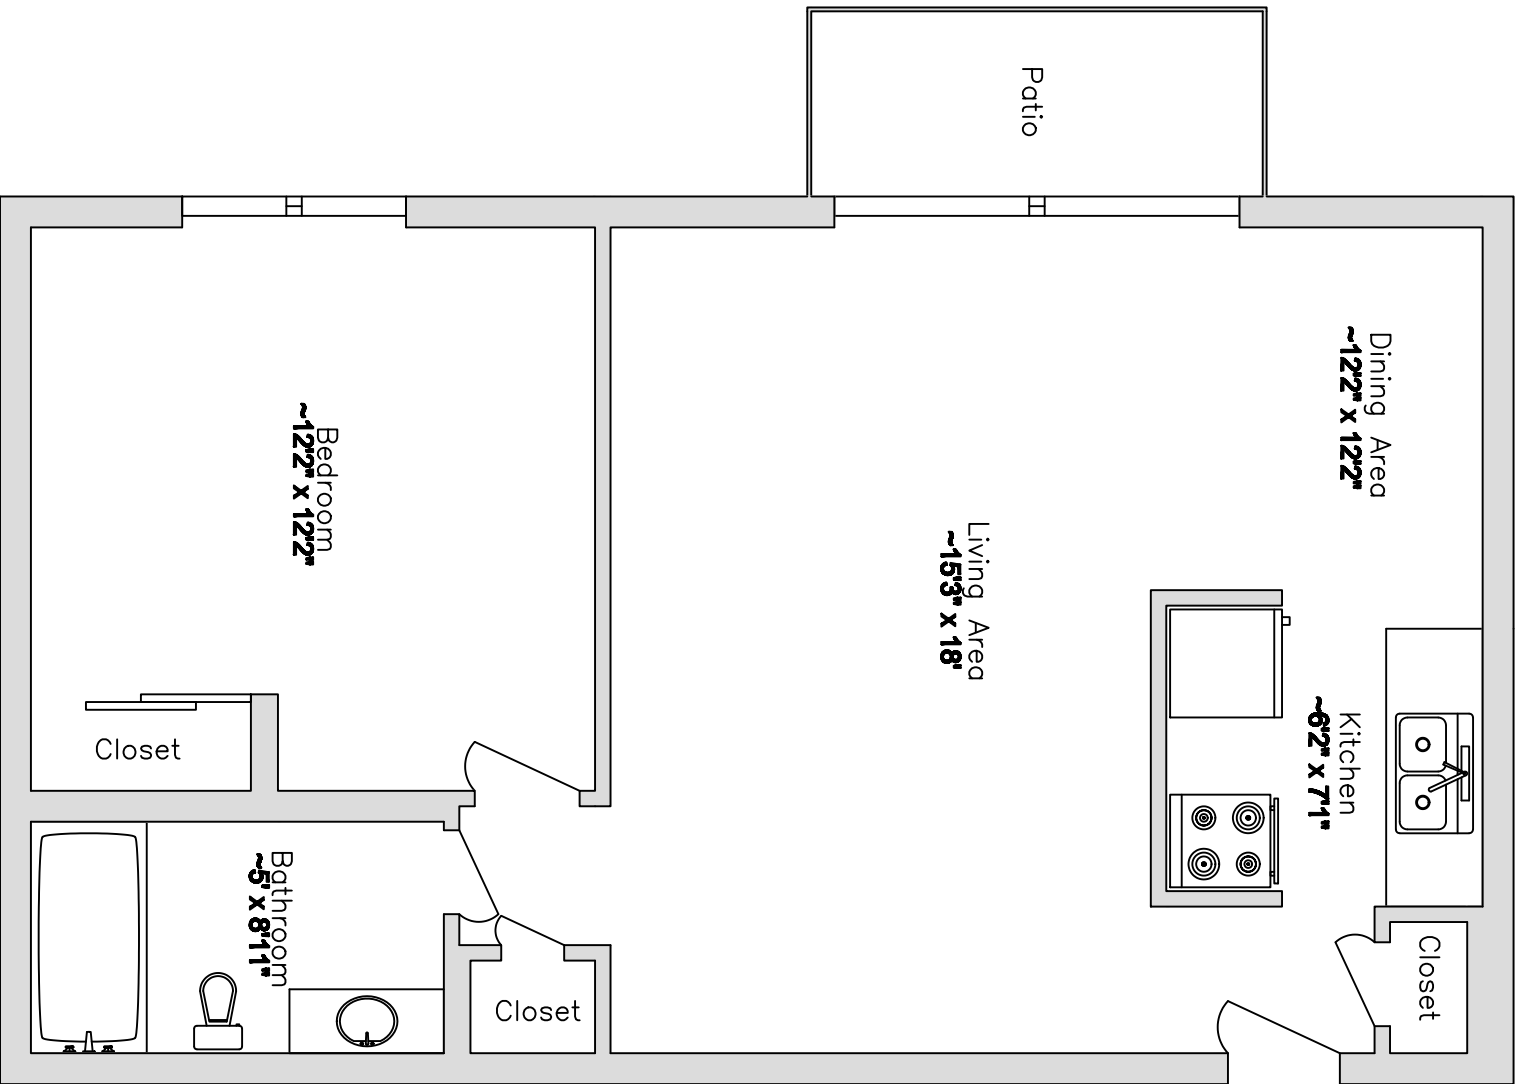

1223 Richmond Street
London
1 Bedroom Apartment
Unit 510
600 ft²
N.T.S.

Approx. 611 sq. ft