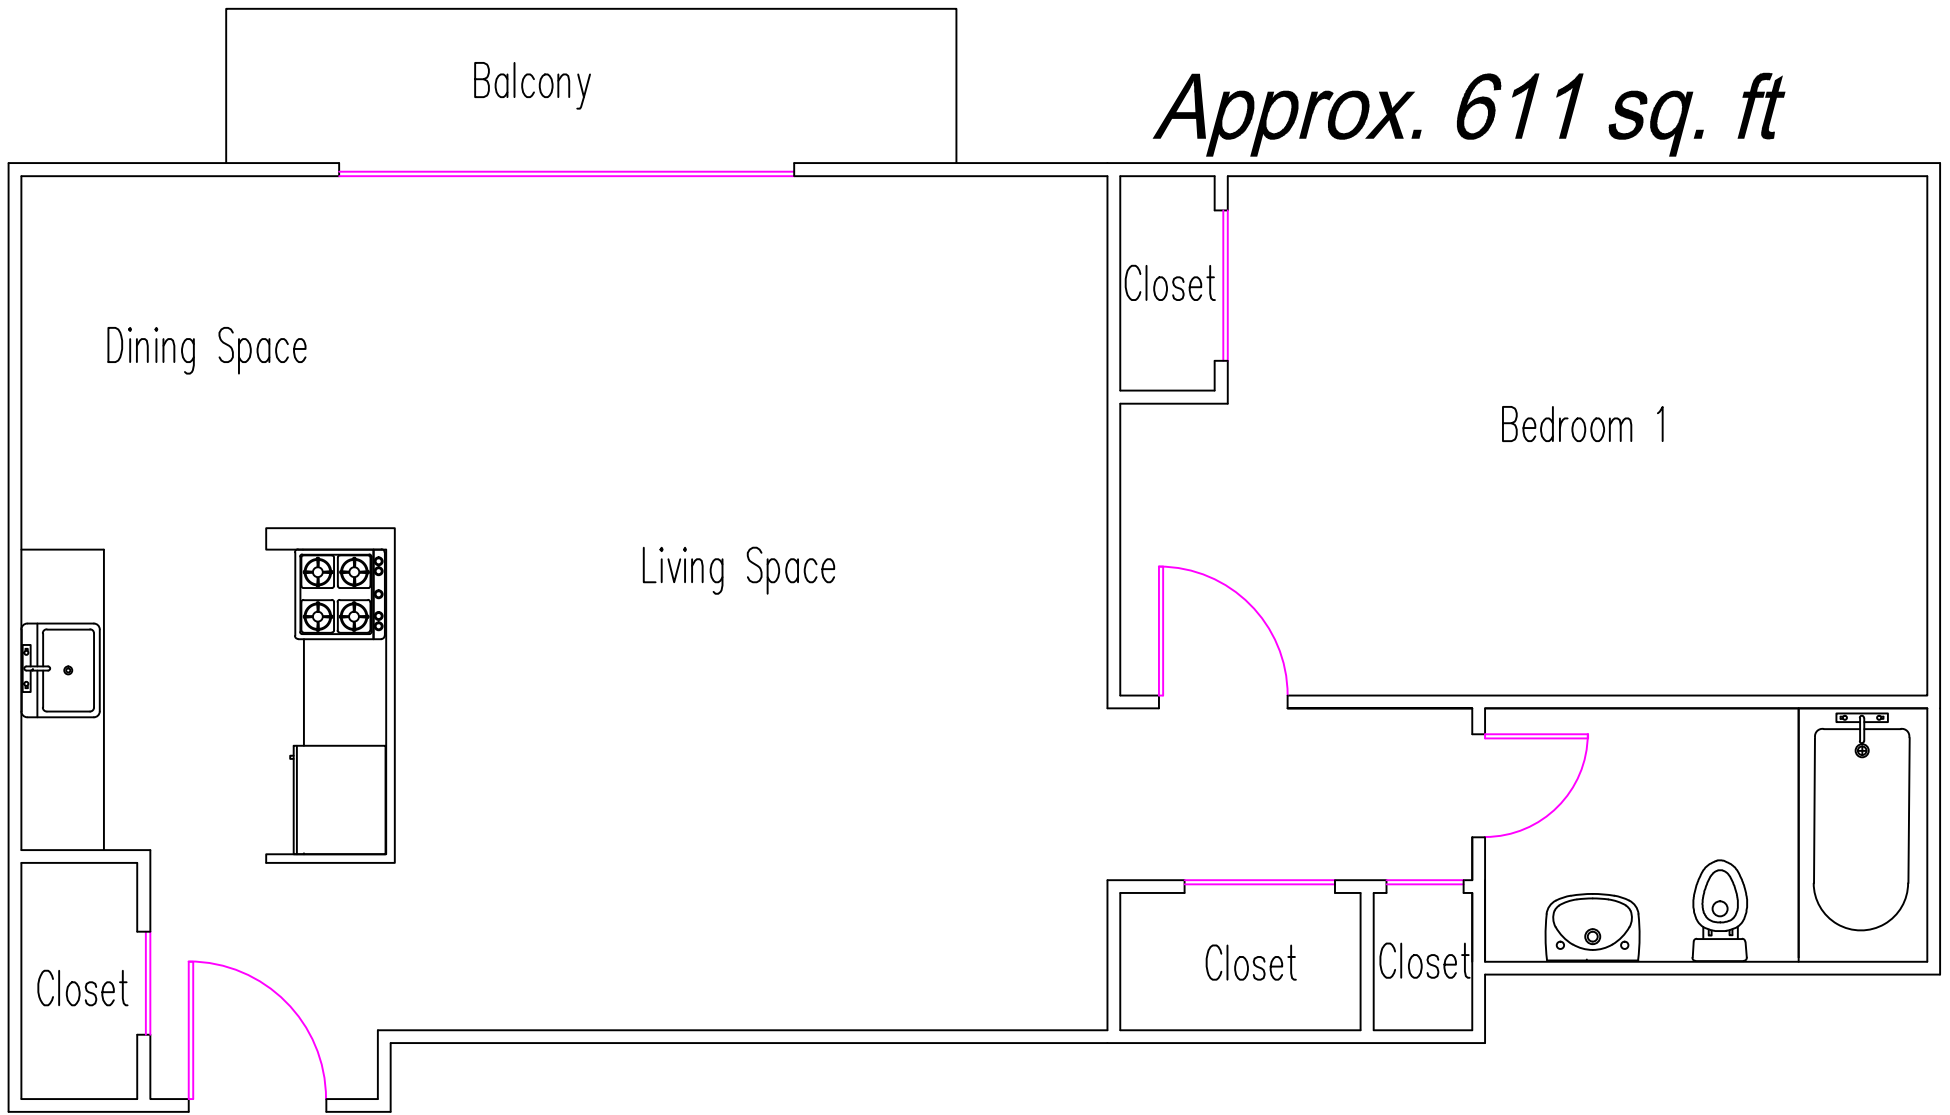

1223 Richmond Street
London
1 Bedroom Apartment
Unit 510
600 ft²
N.T.S.

Approx. 611 sq. ft