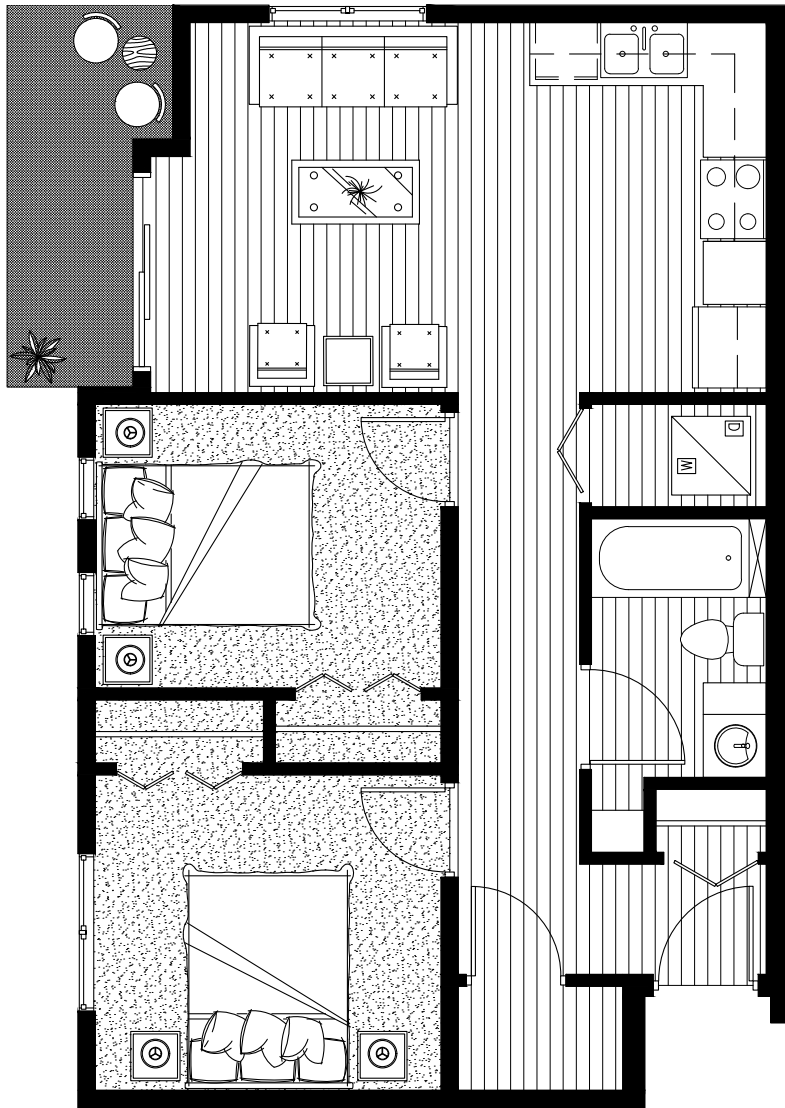

Waterford Village

90 Waterford Green Common & 10 Highwater Path

Display Suite located at 90 Waterford Green Common

Suite Type B1:

2 Bedroom - 1 Bathroom

679 SQ FT

Kitchen: 11'8" x 7'6"

Living/Dining: 10'9" x 11'8"

Master: 10'11" x 10'

Bedroom 1: 9' x 9'

Balcony: 11'8" x 4'

Waterford Village

90 Waterford Green Common & 10 Highwater Path

Suite Type B3: 2 Bedroom - 1 Bathroom - 748 SQ FT

Kitchen: 9'10" x 8'10"

Master: 10'2" x 12'5"

Balcony: 11' x 4'

Living/Dining: 18' x 11'

Bedroom 1: 9'1" x 12'5"

Display Suite located at 90 Waterford Green Common