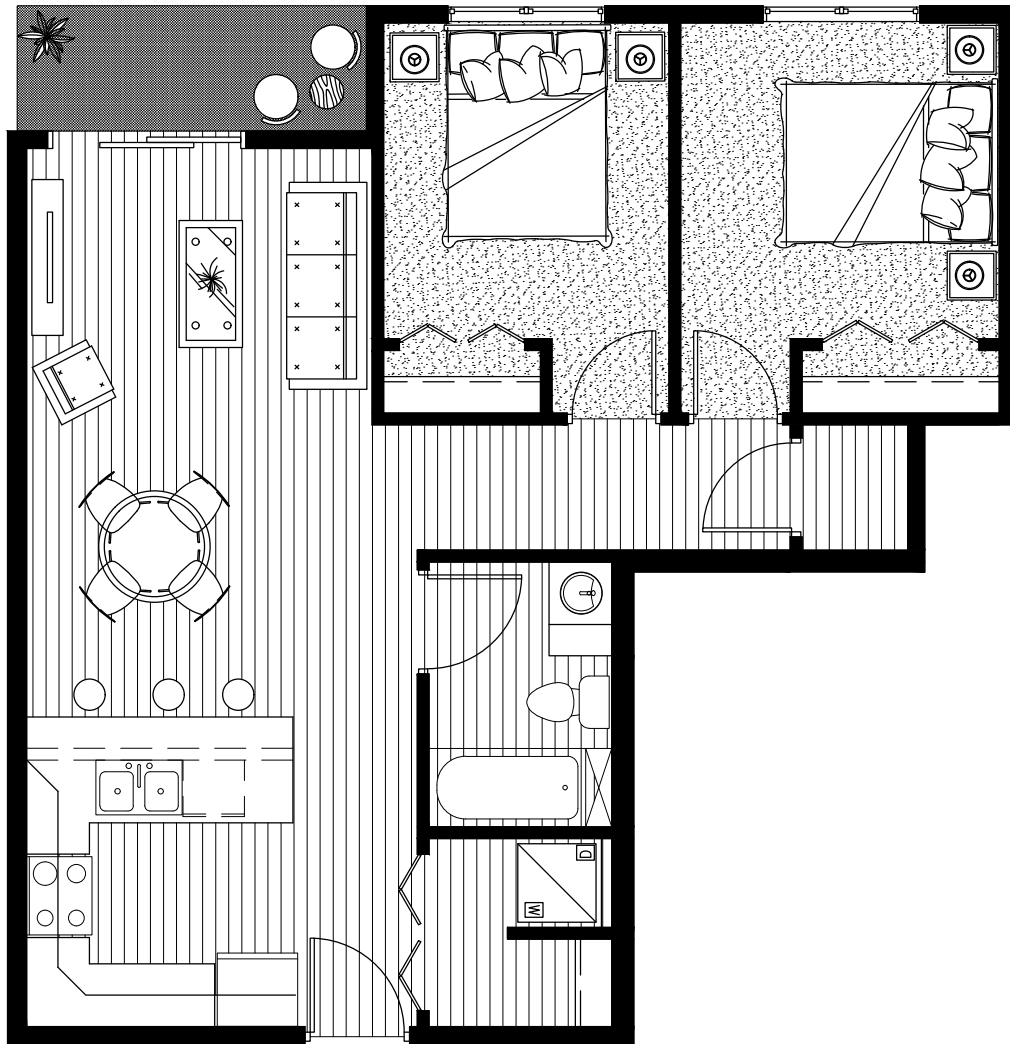

Waterford Village

90 Waterford Green Common & 10 Highwater Path

Display Suite located at 90 Waterford Green Common

Suite Type B1:

2 Bedroom - 1 Bathroom

679 SQ FT

Kitchen: 11'8" x 7'6"

Living/Dining: 10'9" x 11'8"

Master: 10'11" x 10'

Bedroom 1: 9' x 9'

Balcony: 11'8" x 4'

Waterford Village

90 Waterford Green Common & 10 Highwater Path

Suite Type B3: 2 Bedroom - 1 Bathroom - 748 SQ FT

Kitchen: 9'10" x 8'10"

Master: 10'2" x 12'5"

Balcony: 11' x 4'

Living/Dining: 18' x 11'

Bedroom 1: 9'1" x 12'5"

Display Suite located at 90 Waterford Green Common