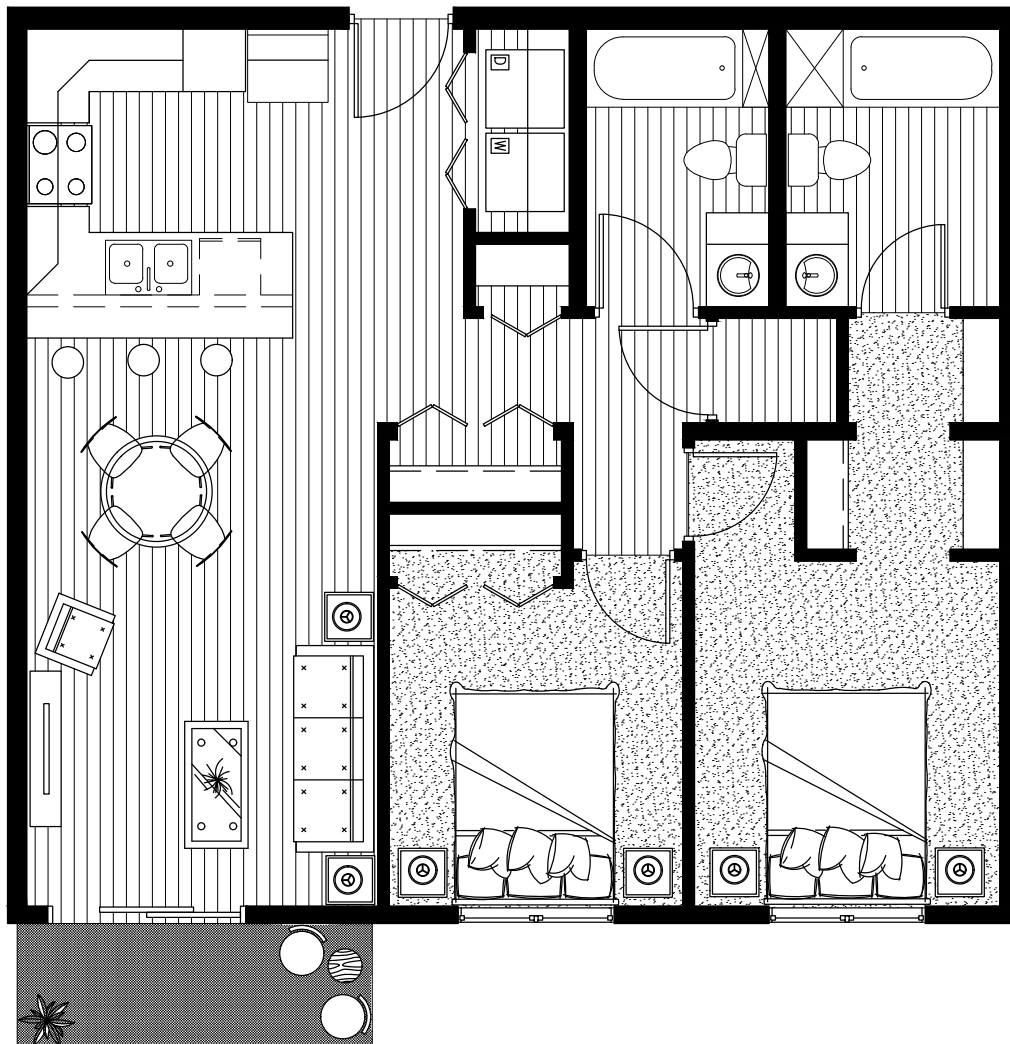

Waterford Village

90 Waterford Green Common & 10 Highwater Path

Suite Type B4: 2 Bedroom - 2 Bathroom - 871 SQ FT

Kitchen: 10'3" x 9'10"

Master: 9'9" x 11'

Balcony: 11' x 4'

Living/Dining: 18' x 11'2"

Bedroom 1: 9'4" x 11'

Display Suite located at 90 Waterford Green Common

Waterford Village

90 Waterford Green Common & 10 Highwater Path

Suite Type B5: 2 Bedroom - 2 Bathroom - 890 SQ FT

Kitchen: 10'3" x 9'10"

Master: 9'9" x 11'

Balcony: 11' x 4'

Living/Dining: 18' x 11'2"

Bedroom 1: 9'4" x 11'

Display Suite located at 90 Waterford Green Common