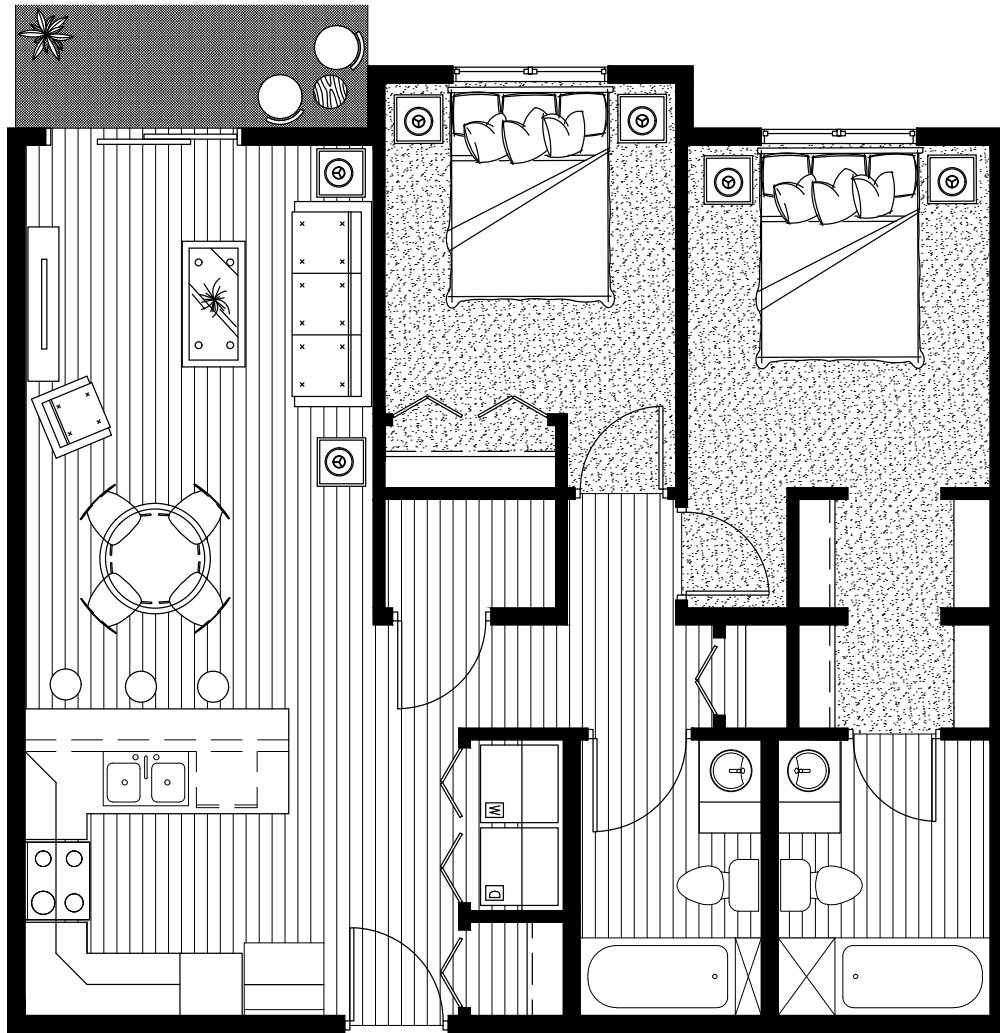

Waterford Village

90 Waterford Green Common & 10 Highwater Path

Suite Type B4: 2 Bedroom - 2 Bathroom - 871 SQ FT

Kitchen: 10'3" x 9'10"

Master: 9'9" x 11'

Balcony: 11' x 4'

Living/Dining: 18' x 11'2"

Bedroom 1: 9'4" x 11'

Display Suite located at 90 Waterford Green Common

Waterford Village

90 Waterford Green Common & 10 Highwater Path

Suite Type B5: 2 Bedroom - 2 Bathroom - 890 SQ FT

Kitchen: 10'3" x 9'10"

Master: 9'9" x 11'

Balcony: 11' x 4'

Living/Dining: 18' x 11'2"

Bedroom 1: 9'4" x 11'

Display Suite located at 90 Waterford Green Common