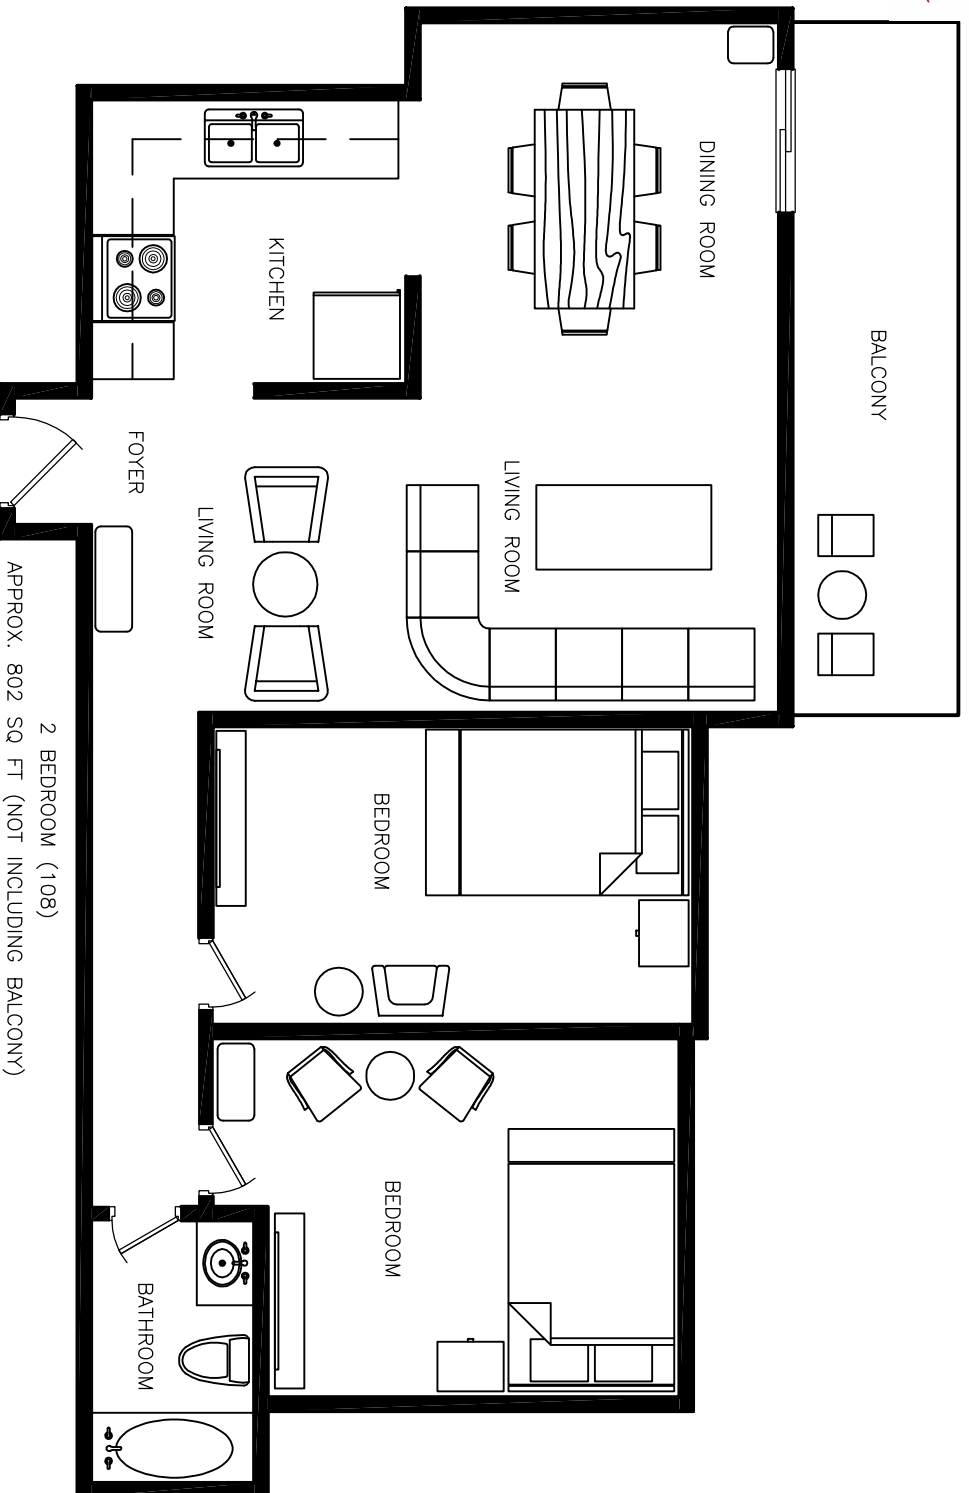

Disclaimer: This floor plan is for illustrative purposes and is intended to be used as a guide only. While every effort has been made to ensure its accuracy, measurements may not be exact.

202 Hespeler Road

2 Bedroom

Approx. 687 sq ft

Disclaimer: This floor plan is for illustrative purposes and is intended to be used as a guide only. While every effort has been made to ensure its accuracy, measurements may not be exact.

202 Hespeler Road

2 Bedroom

Approx. 802 sq ft