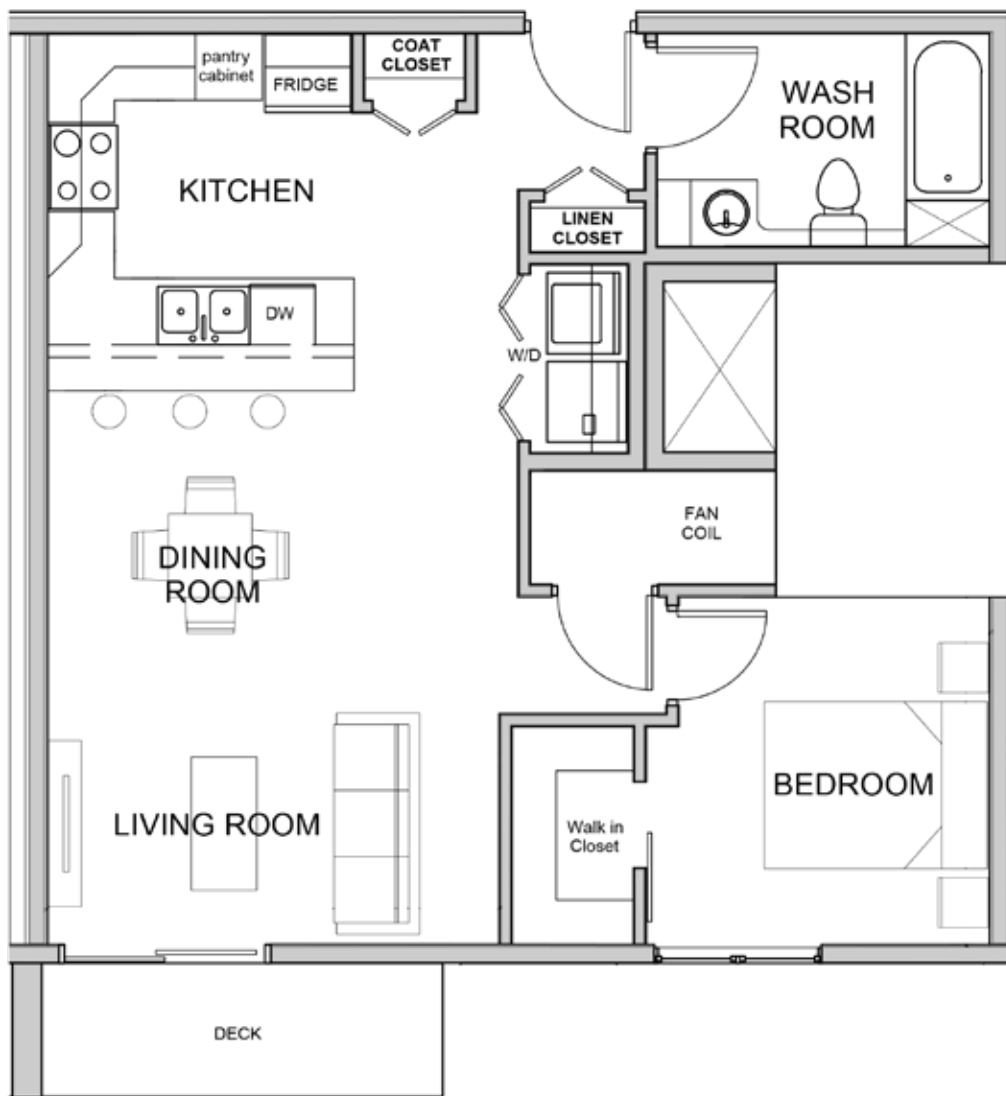

# Addison Square

10 & 20 El Tassi Drive

**Suite Type A1:** 1 Bedroom - 1 Bathroom - 624 SQ FT

# Addison Square

10 & 20 El Tassi Drive

**Suite Type A2:** 1 Bedroom - 1 Bathroom - 644 SQ FT

# Addison Square

10 & 20 El Tassi Drive

**Suite Type A3:** 1 Bedroom - 1 Bathroom - 665 SQ FT

# Addison Square

10 & 20 El Tassi Drive

**Suite Type A4:** 1 Bedroom - 1 Bathroom - 687 SQ FT