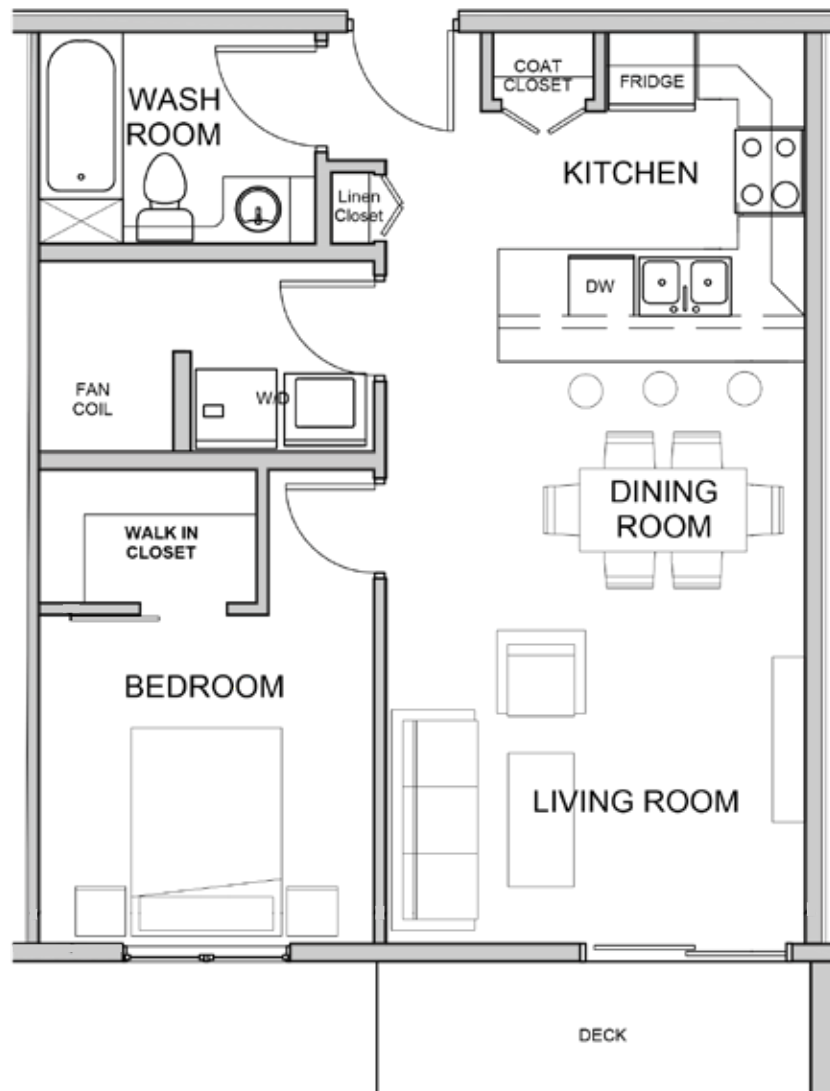

# Addison Square

11 El Tassi Drive

**Suite Type A5:** 1 Bedroom - 1 Bathroom - 600 SQ FT

# Addison Square

10 & 20 El Tassi Drive

**Suite Type A1:** 1 Bedroom - 1 Bathroom - 624 SQ FT

# Addison Square

10 & 20 El Tassi Drive

**Suite Type A2:** 1 Bedroom - 1 Bathroom - 644 SQ FT