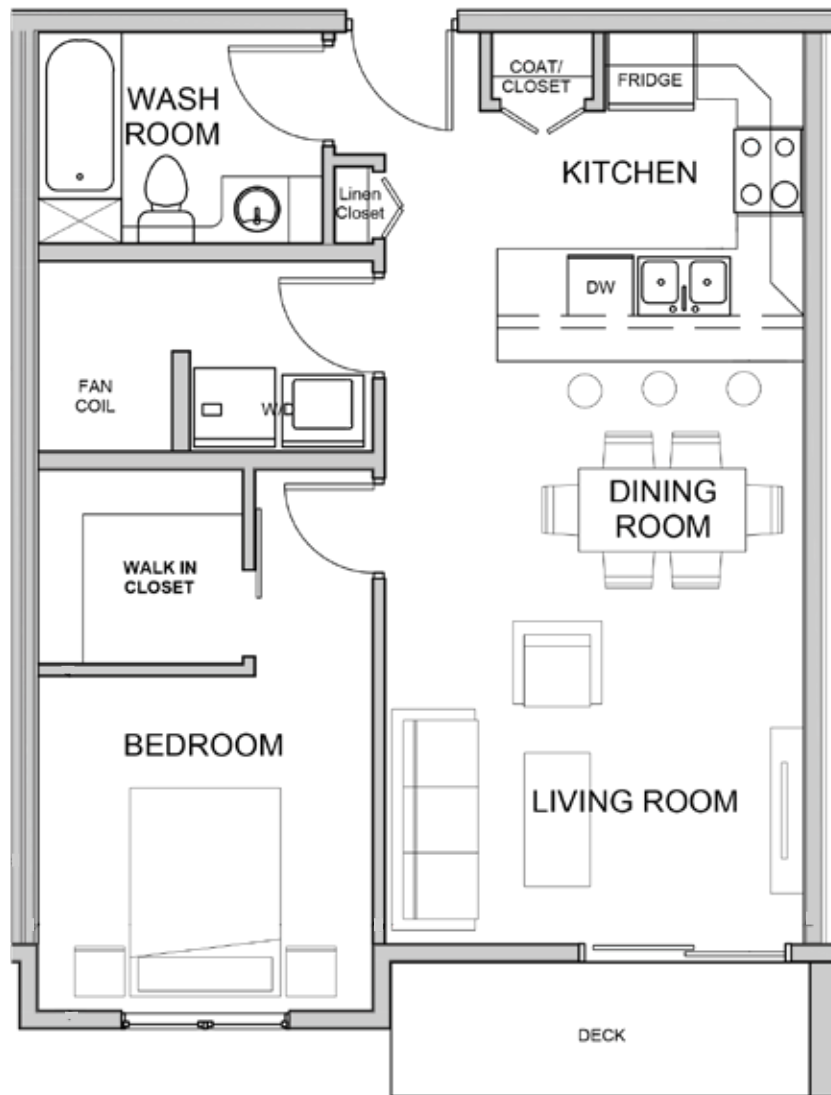

# Addison Square

11 El Tassi Drive

**Suite Type A5:** 1 Bedroom - 1 Bathroom - 600 SQ FT

# Addison Square

10 & 20 El Tassi Drive

**Suite Type A1:** 1 Bedroom - 1 Bathroom - 624 SQ FT

# Addison Square

10 & 20 El Tassi Drive

**Suite Type A2:** 1 Bedroom - 1 Bathroom - 644 SQ FT

# Addison Square

10 & 20 El Tassi Drive

**Suite Type A3:** 1 Bedroom - 1 Bathroom - 665 SQ FT