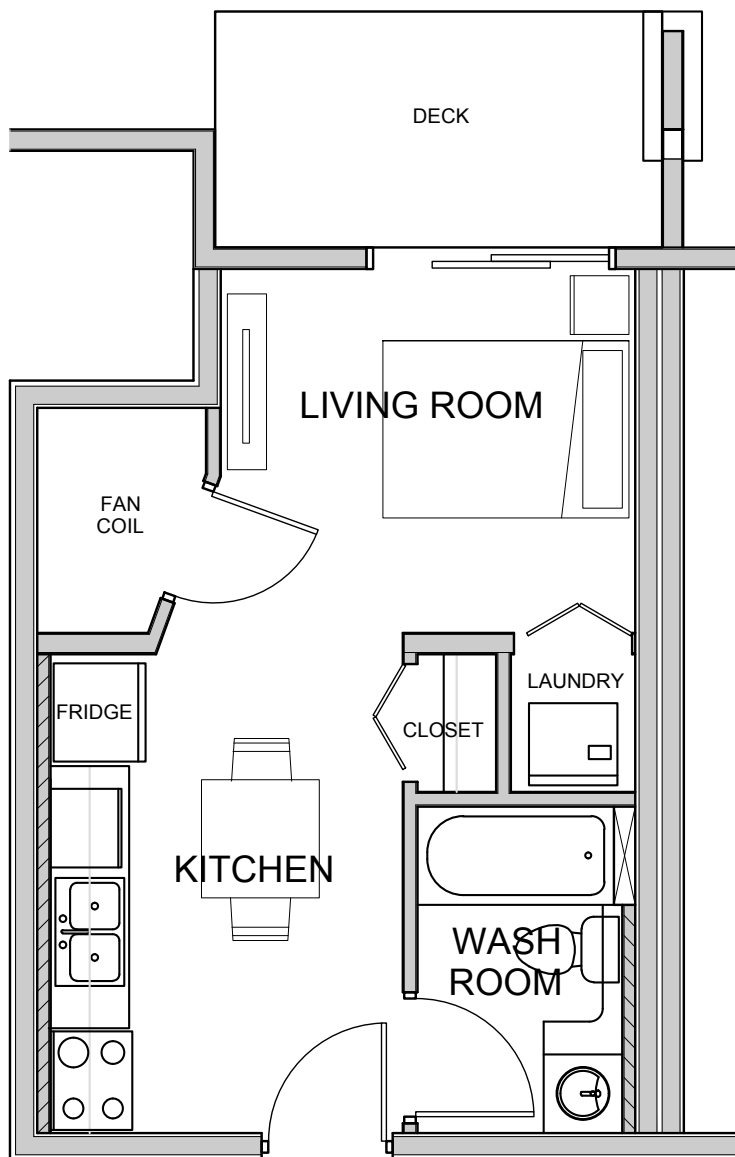

Suite Type D1: Bachelor - 1 Bathroom - 315 SQ FT

Addison Square

10 & 20 El Tassi Drive

Suite Type D: Bachelor - 1 Bathroom - 355 SQ FT