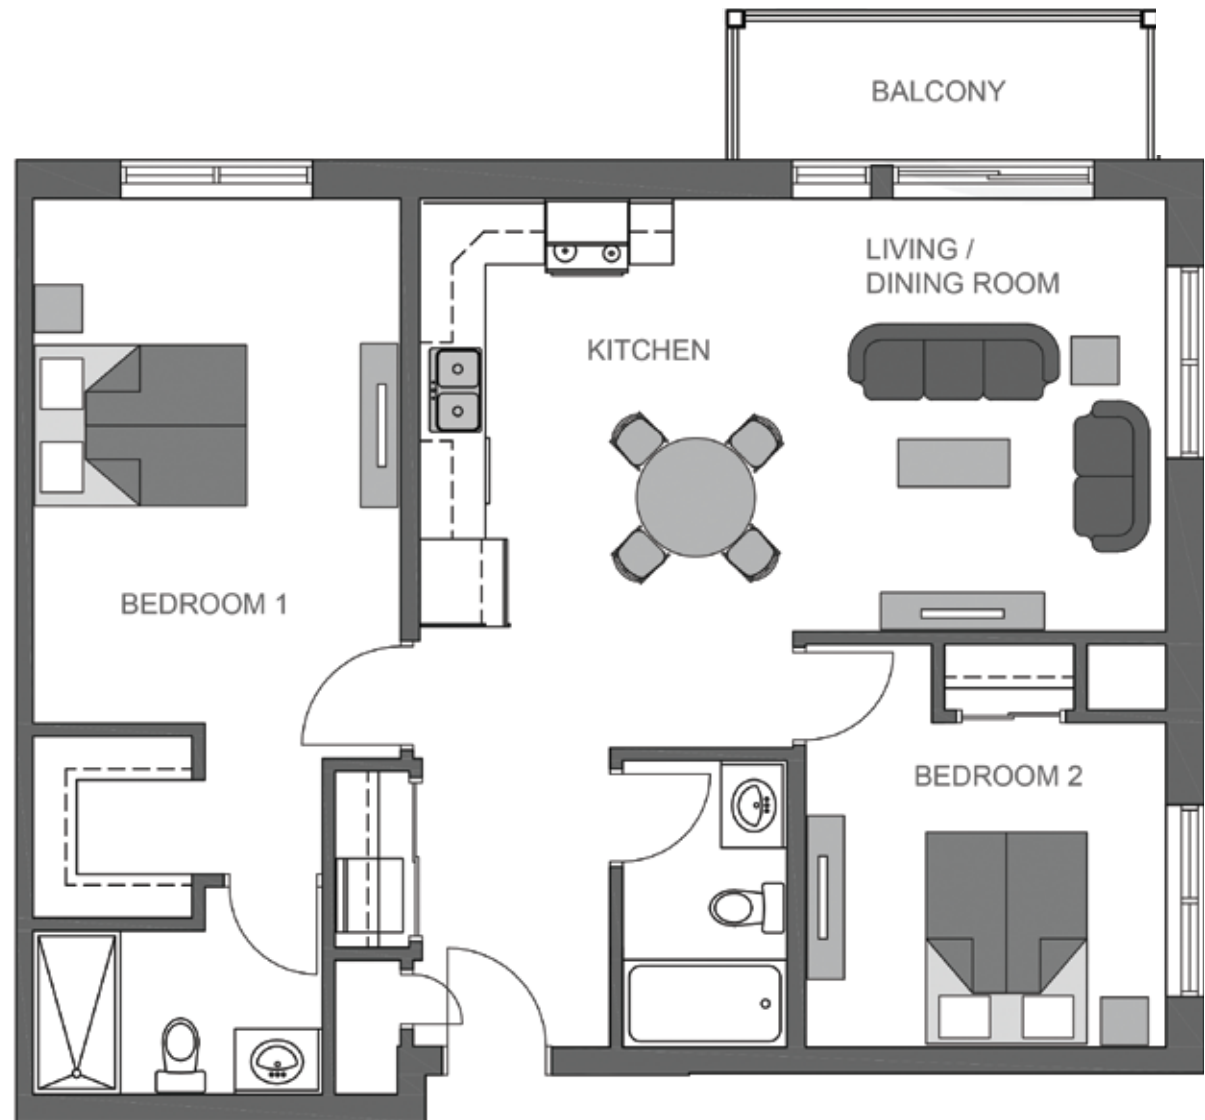

Lismer Suite

940 sq ft

555 Park Road North

Harris
Place

All room measurements are preliminary based on current building concept and unit configurations and are subject to change.

Carmichael Suite

980 sq ft

555 Park Road North

Harris
Place

All room measurements are preliminary based on current building concept and unit configurations and are subject to change.

Johnston Suite

980 sq ft

555 Park Road North

Harris
Place

All room measurements are preliminary based on current building concept and unit configurations and are subject to change.