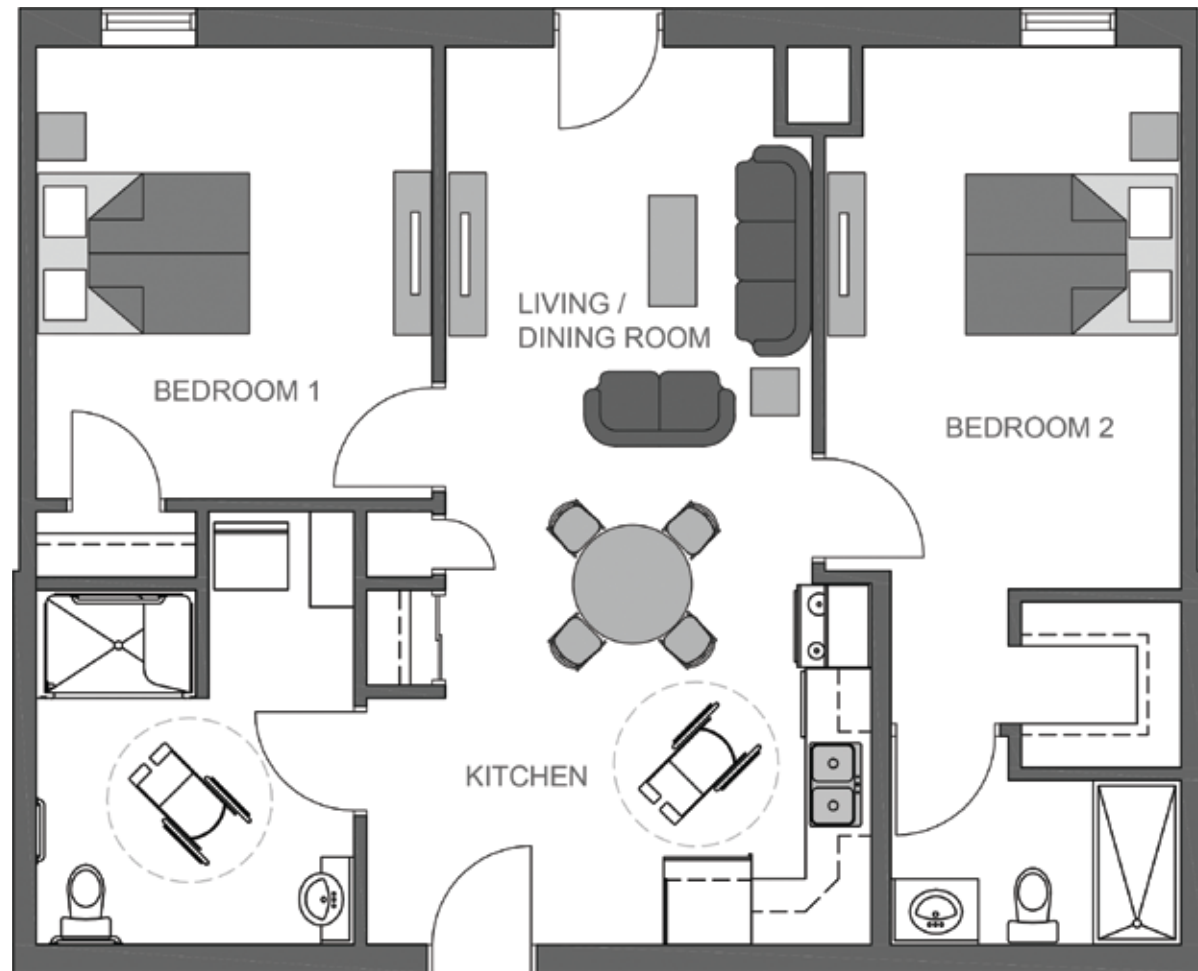

Lismer Suite

940 sq ft

555 Park Road North

Harris
Place

All room measurements are preliminary based on current building concept and unit configurations and are subject to change.

Carmichael Suite

980 sq ft

555 Park Road North

Harris
Place

All room measurements are preliminary based on current building concept and unit configurations and are subject to change.

Johnston Suite

980 sq ft

555 Park Road North

Harris
Place

All room measurements are preliminary based on current building concept and unit configurations and are subject to change.