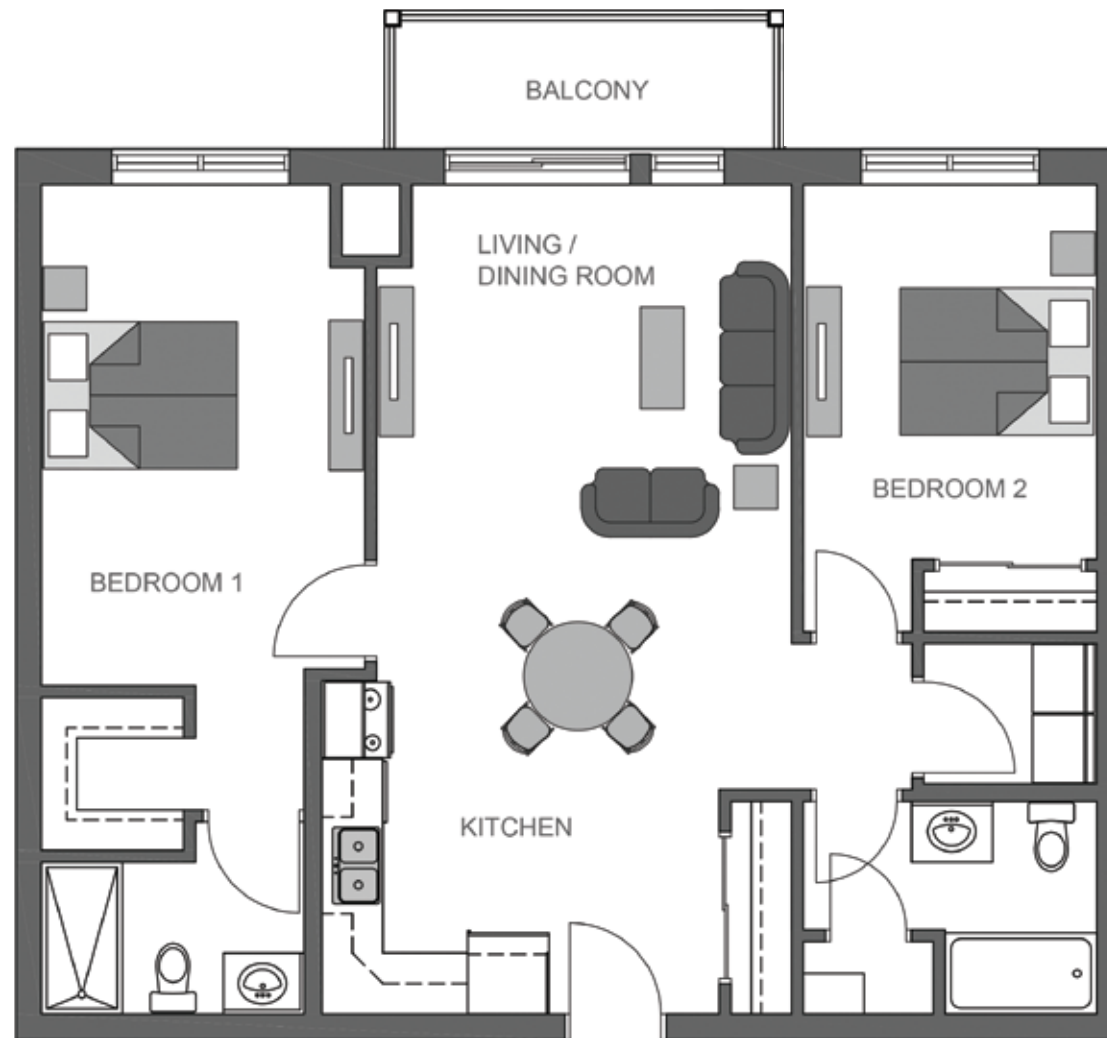

Lismer Suite

940 sq ft

555 Park Road North

Harris
Place

All room measurements are preliminary based on current building concept and unit configurations and are subject to change.

Carmichael Suite

980 sq ft

555 Park Road North

Harris
Place

All room measurements are preliminary based on current building concept and unit configurations and are subject to change.

Johnston Suite

980 sq ft

555 Park Road North

Harris
Place

All room measurements are preliminary based on current building concept and unit configurations and are subject to change.