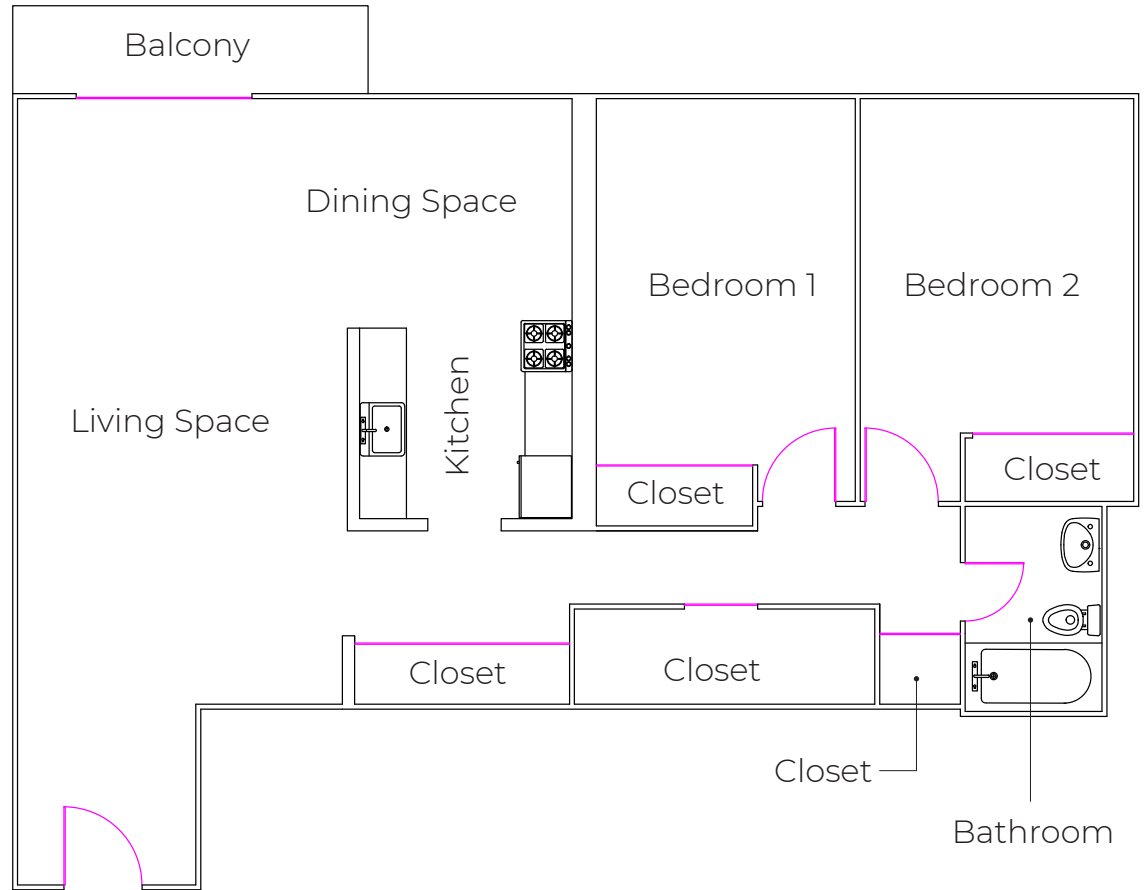

HISTORIC  
TOWN  
APARTMENTS

3262 Sandwich Street  
Windsor, ON, N9C 1A8

2 BEDROOM

818 sq ft

HISTORIC  
TOWN  
APARTMENTS

3262 Sandwich Street  
Windsor, ON, N9C 1A8

---

2 BEDROOM

915 sq ft

---