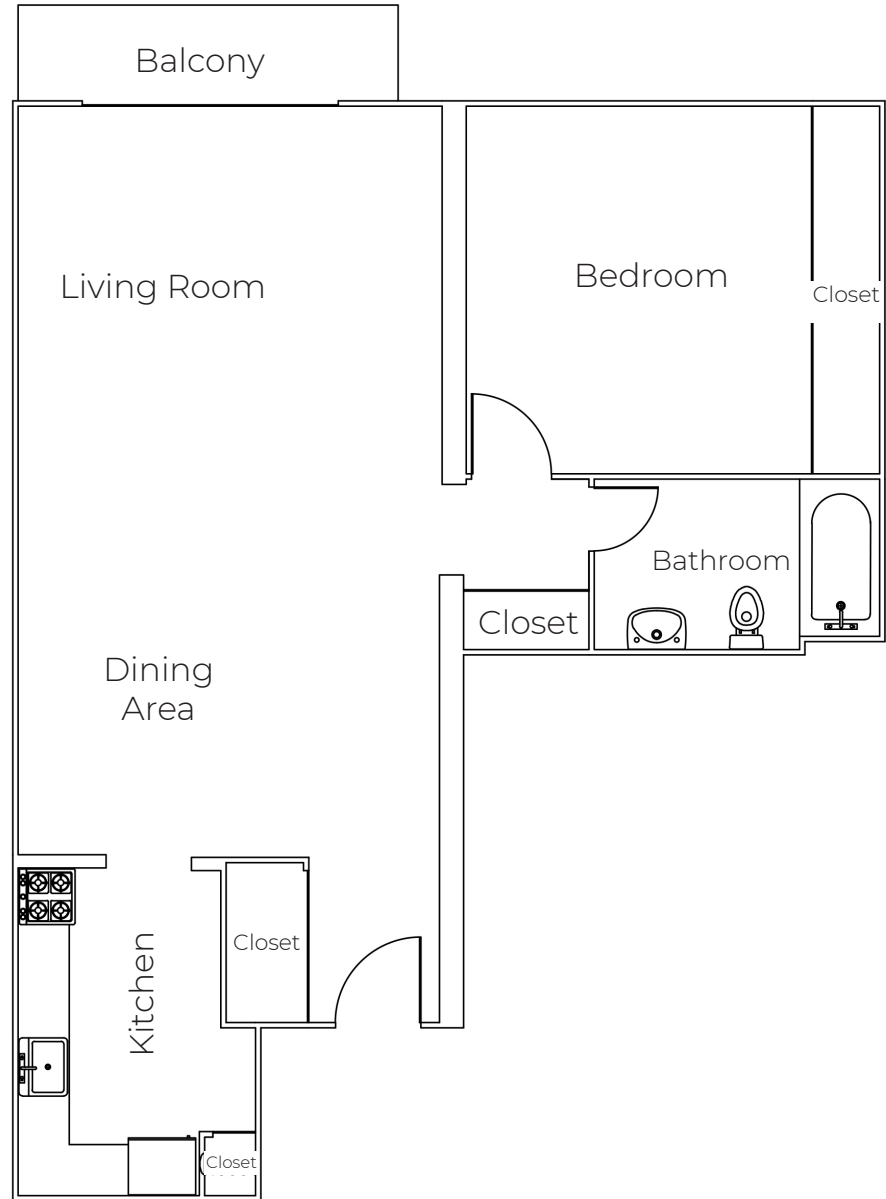

OUELLETTE TOWER

737 Ouellette Ave.
Windsor, ON, N9A 6T5

1 BEDROOM
407 sq. ft

OUELLETTE TOWER

737 Ouellette Ave.
Windsor, ON, N9A 6T5

1 BEDROOM
642 sq. ft

OUELLETTE TOWER

737 Ouellette Ave.
Windsor, ON, N9A 6T5

1 BEDROOM
650 sq. ft

OUELLETTE TOWER

737 Ouellette Ave.
Windsor, ON, N9A 6T5

1 BEDROOM
721 sq. ft

OUELLETTE TOWER

737 Ouellette Ave.
Windsor, ON, N9A 6T5

1 BEDROOM
620 sq. ft