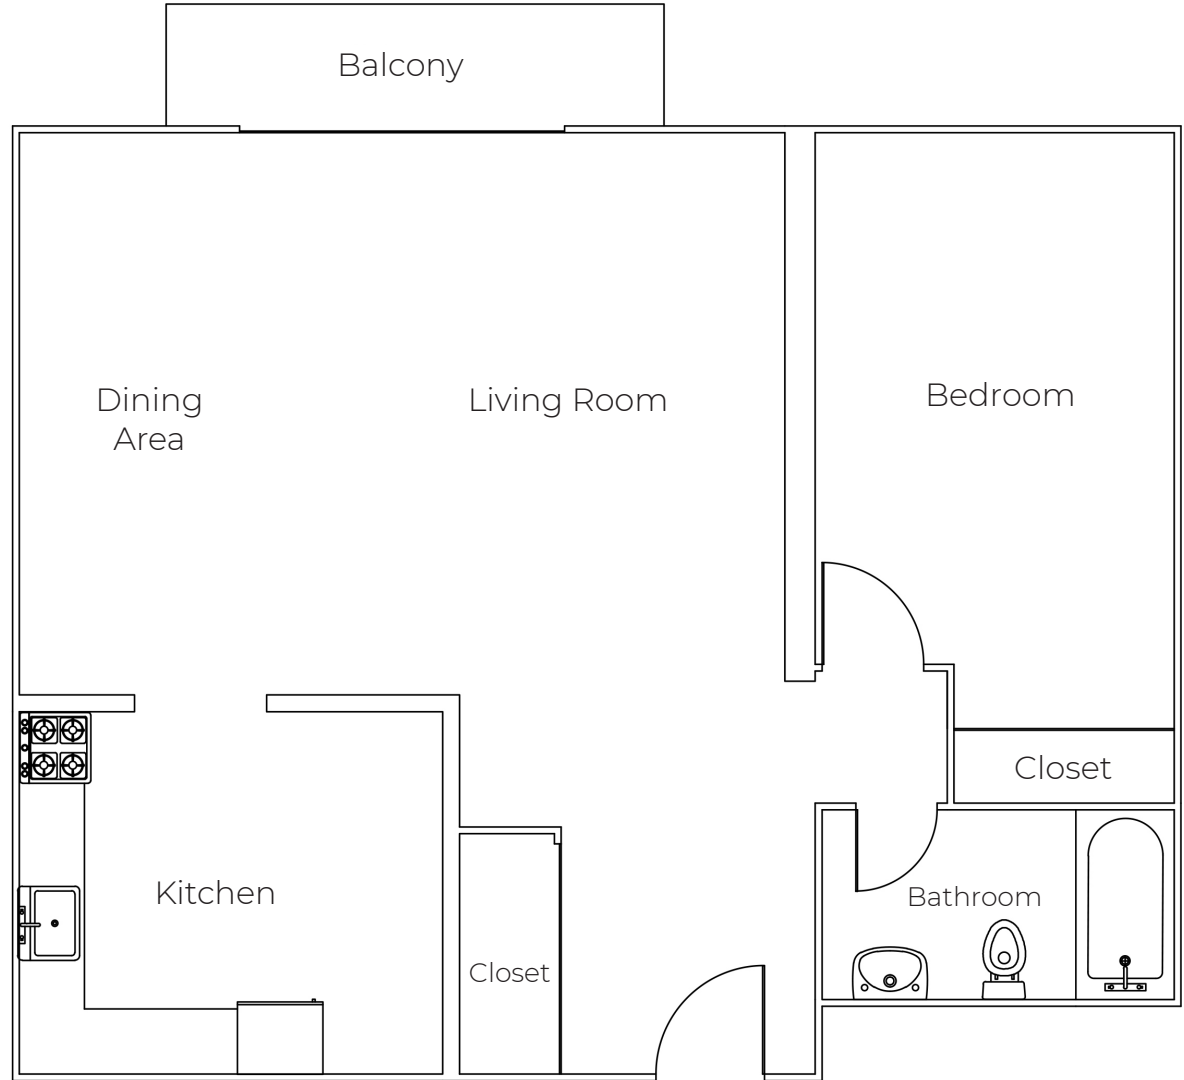

OUELLETTE TOWER

737 Ouellette Ave.
Windsor, ON, N9A 6T5

1 BEDROOM
407 sq. ft

OUELLETTE TOWER

737 Ouellette Ave.
Windsor, ON, N9A 6T5

1 BEDROOM
642 sq. ft

OUELLETTE TOWER

737 Ouellette Ave.
Windsor, ON, N9A 6T5

1 BEDROOM
650 sq. ft

OUELLETTE TOWER

737 Ouellette Ave.
Windsor, ON, N9A 6T5

1 BEDROOM
721 sq. ft

OUELLETTE TOWER

737 Ouellette Ave.
Windsor, ON, N9A 6T5

1 BEDROOM
620 sq. ft