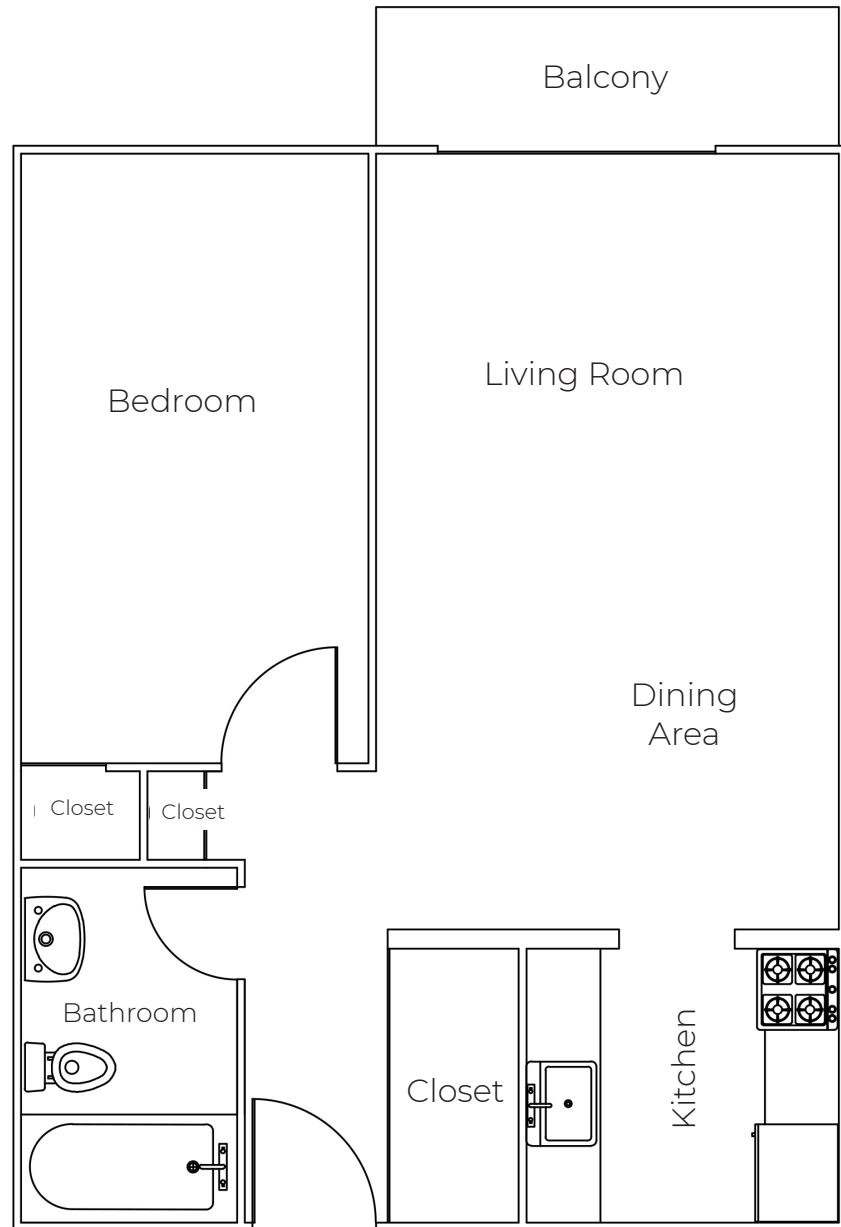

OUELLETTE TOWER

737 Ouellette Ave.
Windsor, ON, N9A 6T5

1 BEDROOM
407 sq. ft

OUELLETTE TOWER

737 Ouellette Ave.
Windsor, ON, N9A 6T5

1 BEDROOM
642 sq. ft

OUELLETTE TOWER

737 Ouellette Ave.
Windsor, ON, N9A 6T5

1 BEDROOM
650 sq. ft

OUELLETTE TOWER

737 Ouellette Ave.
Windsor, ON, N9A 6T5

1 BEDROOM
721 sq. ft

OUELLETTE TOWER

737 Ouellette Ave.
Windsor, ON, N9A 6T5

1 BEDROOM
620 sq. ft