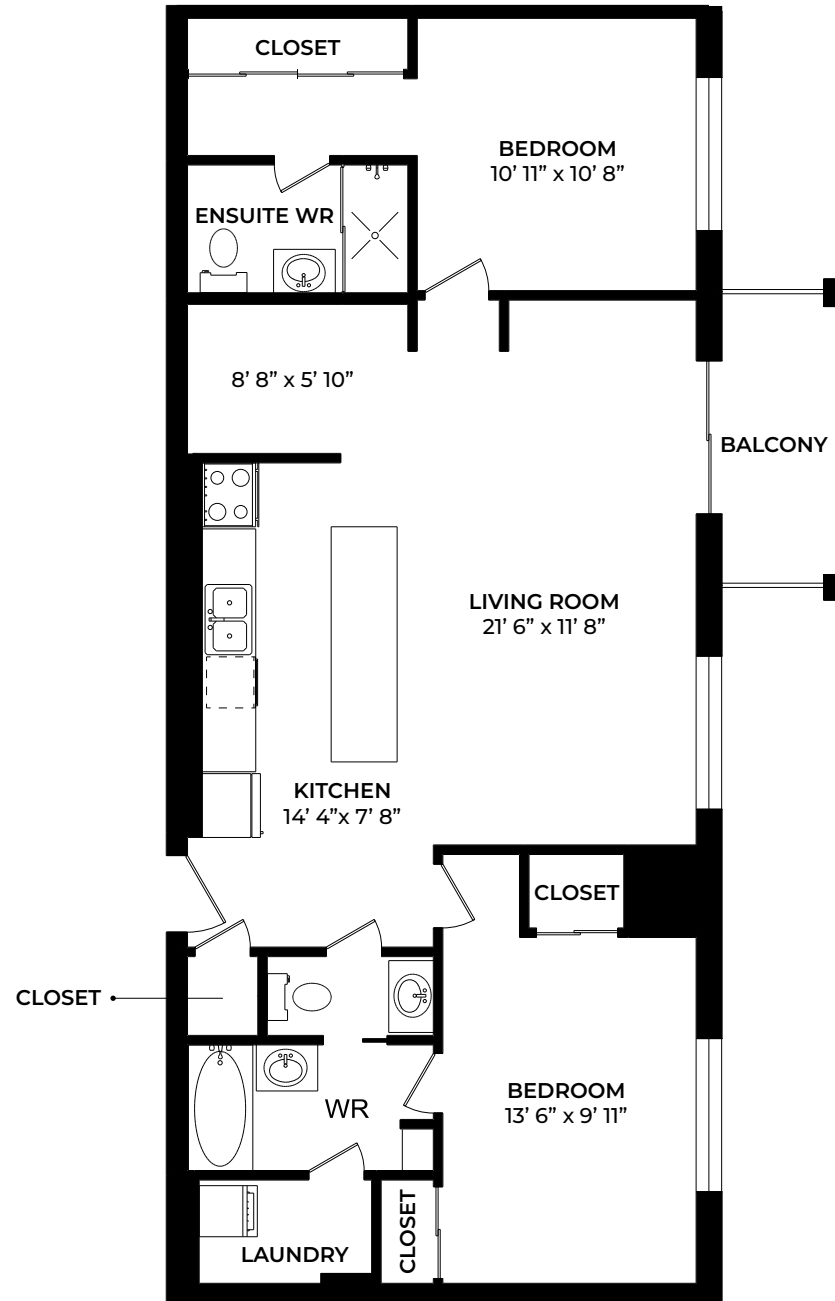

THE GREENS  
OF SALLY CREEK  
APARTMENTS

325 Lakeview Drive,  
Woodstock, ON, N4T 0K5

2 BEDROOM

1076-1134 sq ft

Please note, all floor plans and photos are provided for illustrative purposes only. ALL MEASUREMENTS ARE APPROXIMATE. Actual layouts may be different than shown and could vary in size and scale.

THE GREENS  
OF SALLY CREEK  
APARTMENTS

325 Lakeview Drive,  
Woodstock, ON, N4T 0K5

---

2 BEDROOM

1076-1134 sq ft

---

**First Floor - Fifth Floor**

Suites 108, 119, 120, 208, 219,  
220, 308, 319, 320, 408, 419,  
420, 508, 519, 520