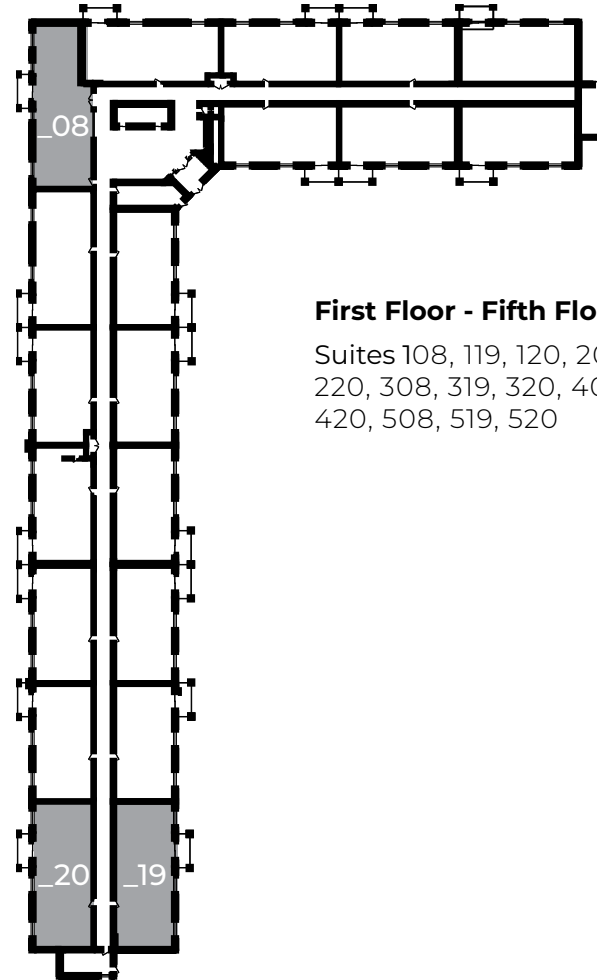

THE GREENS  
OF SALLY CREEK  
APARTMENTS

325 Lakeview Drive,  
Woodstock, ON, N4T 0K5

2 BEDROOM

1076-1134 sq ft

Please note, all floor plans and photos are provided for illustrative purposes only. ALL MEASUREMENTS ARE APPROXIMATE. Actual layouts may be different than shown and could vary in size and scale.

THE GREENS  
OF SALLY CREEK  
APARTMENTS

325 Lakeview Drive,  
Woodstock, ON, N4T 0K5

---

2 BEDROOM

1076-1134 sq ft

---

**First Floor - Fifth Floor**

Suites 108, 119, 120, 208, 219,  
220, 308, 319, 320, 408, 419,  
420, 508, 519, 520