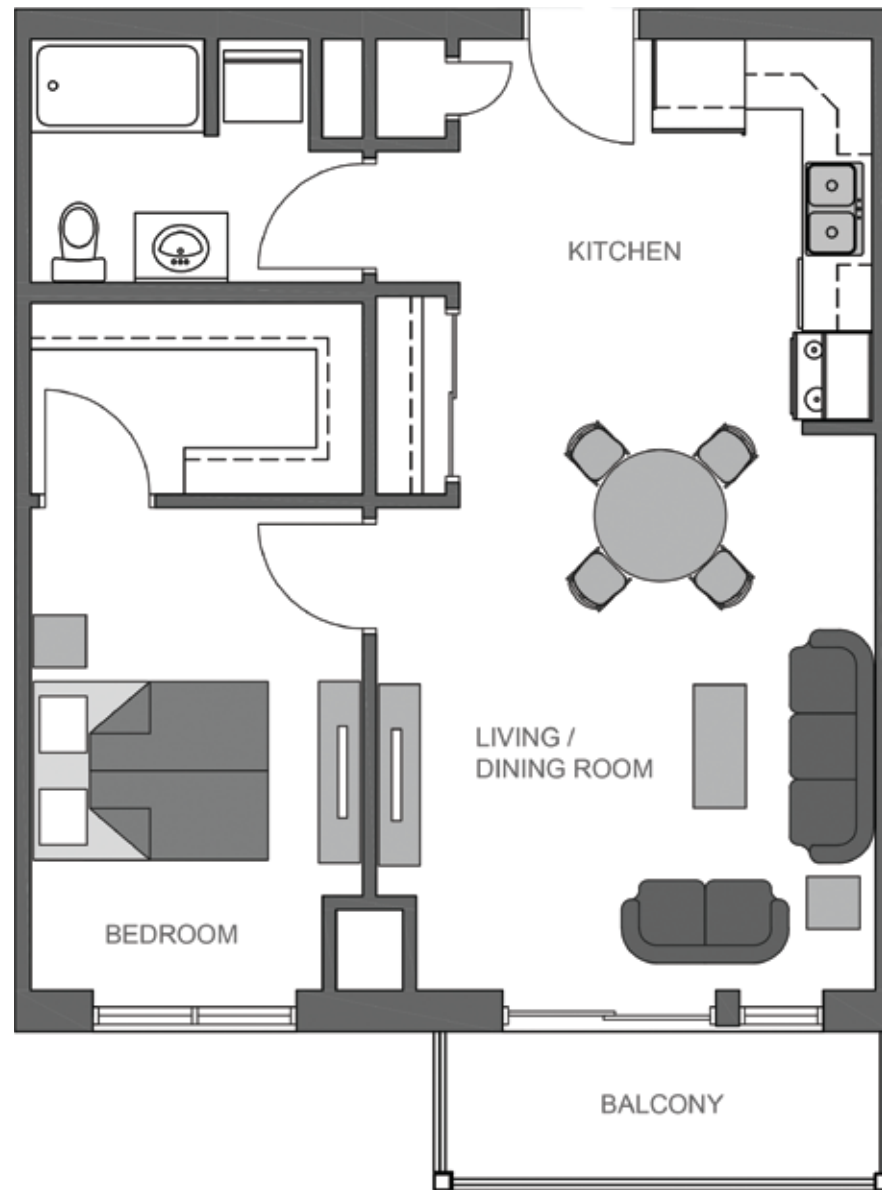

# Varley Suite

**690 sq ft**

555 Park Road North

**Harris**  
*Place*

All room measurements are preliminary based on current building concept and unit configurations and are subject to change.