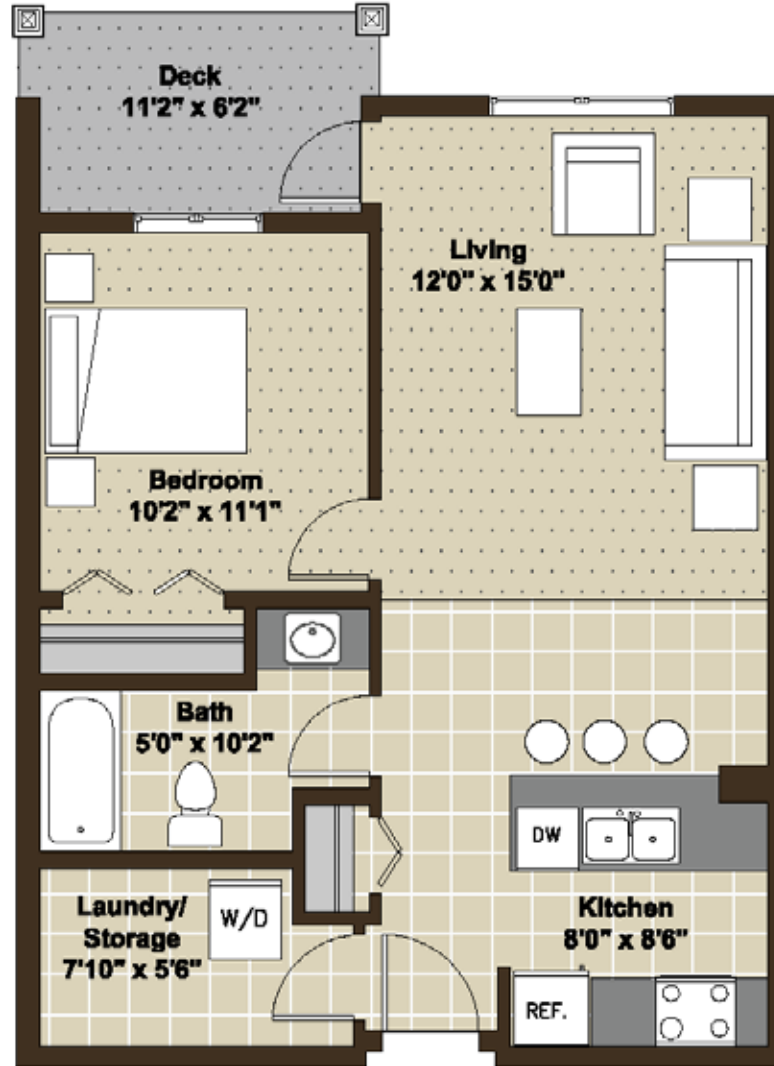

# Riesling 3

**616** sq ft

5000, 5100, 5400 &  
5500 Clover Bar Road

Building B  
Main Floor

All suite measurements are preliminary based on current building concept and unit configurations and are subject to change.