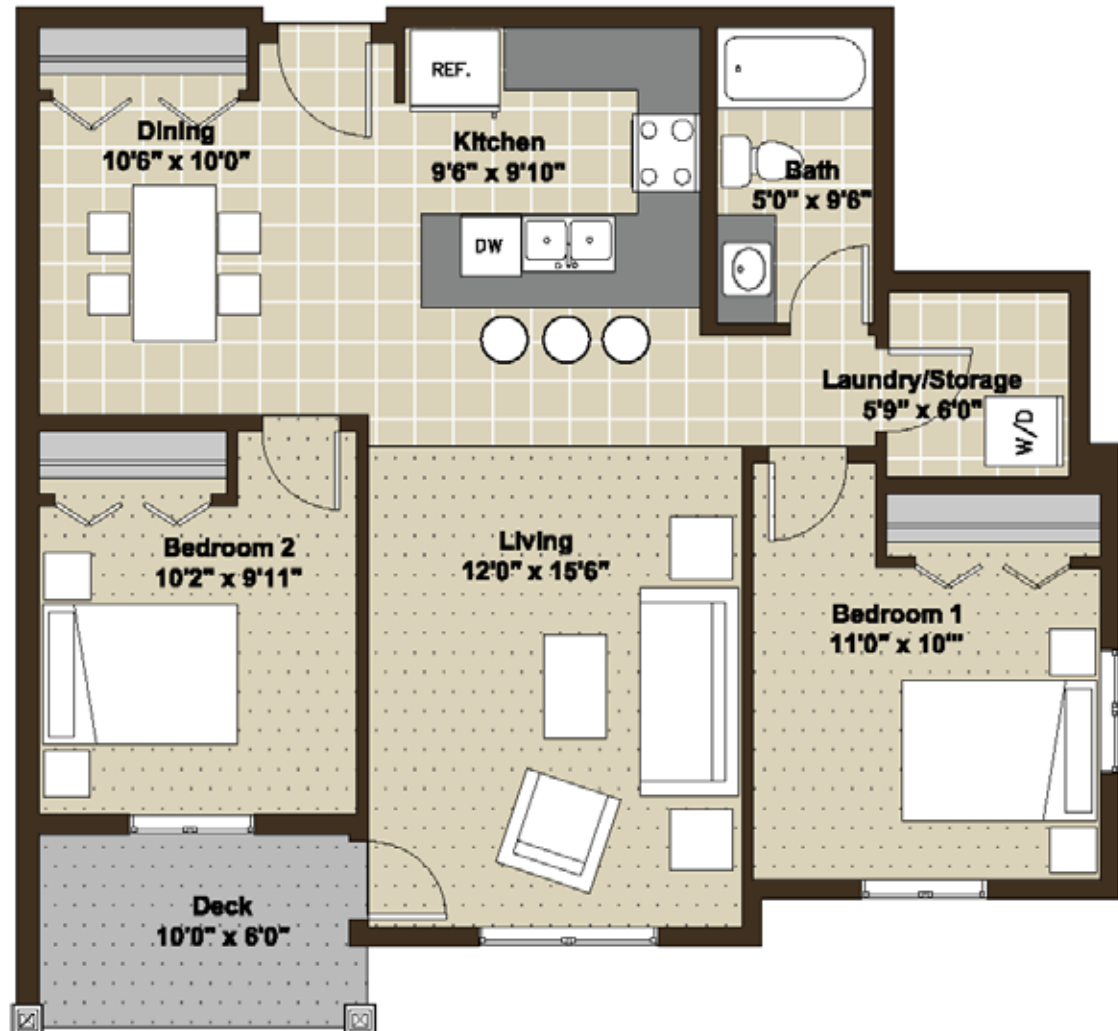

# Malbec 2

**845 sq ft**

5000, 5100, 5400 &  
5500 Clover Bar Road

All suite measurements are preliminary based on current building concept and unit configurations and are subject to change.