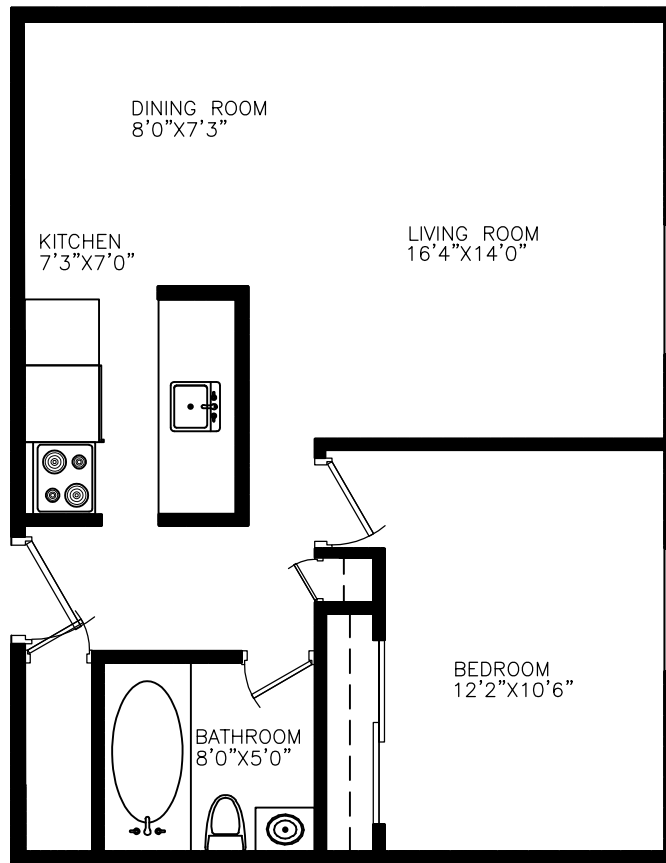

Disclaimer: This floor plan is for illustrative purposes and is intended to be used as a guide only. While every effort has been made to ensure its accuracy, all dimensions are estimates based on development plans and are subject to change. Measurements may not be exact.

125 College Avenue South

1 Bedroom

Approx. 405 sq ft

Disclaimer: This floor plan is for illustrative purposes and is intended to be used as a guide only. While every effort has been made to ensure its accuracy, all dimensions are estimates based on development plans and are subject to change. Measurements may not be exact.

125 College Avenue South

1 Bedroom

Approx. 632 sq ft

Disclaimer: This floor plan is for illustrative purposes and is intended to be used as a guide only. While every effort has been made to ensure its accuracy, all dimensions are estimates based on development plans and are subject to change. Measurements may not be exact.

125 College Avenue South

1 Bedroom

Approx. 639 sq ft