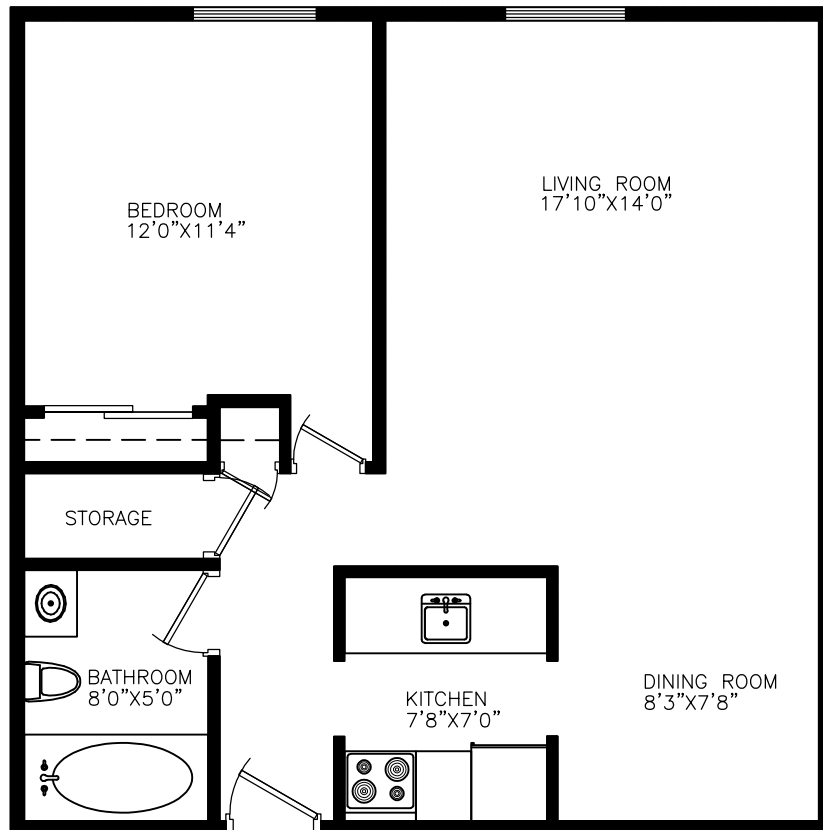

Disclaimer: This floor plan is for illustrative purposes and is intended to be used as a guide only. While every effort has been made to ensure its accuracy, all dimensions are estimates based on development plans and are subject to change. Measurements may not be exact.

125 College Avenue South

1 Bedroom

Approx. 405 sq ft

Disclaimer: This floor plan is for illustrative purposes and is intended to be used as a guide only. While every effort has been made to ensure its accuracy, all dimensions are estimates based on development plans and are subject to change. Measurements may not be exact.

125 College Avenue South

1 Bedroom

Approx. 632 sq ft

Disclaimer: This floor plan is for illustrative purposes and is intended to be used as a guide only. While every effort has been made to ensure its accuracy, all dimensions are estimates based on development plans and are subject to change. Measurements may not be exact.

125 College Avenue South

1 Bedroom

Approx. 639 sq ft