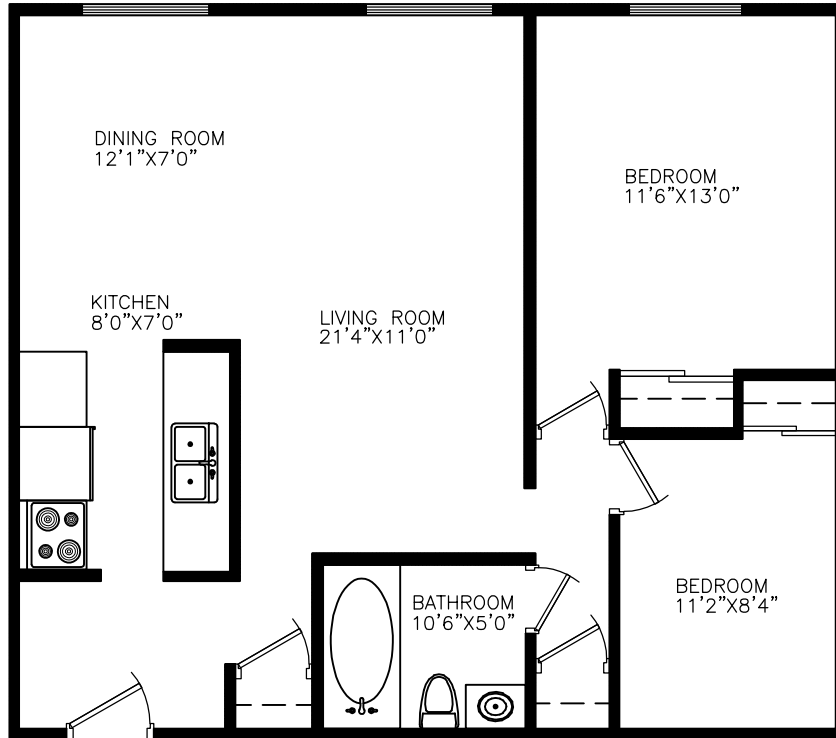

Disclaimer: This floor plan is for illustrative purposes and is intended to be used as a guide only. While every effort has been made to ensure its accuracy, all dimensions are estimates based on development plans and are subject to change. Measurements may not be exact.

125 College Avenue South

2 Bedroom

Approx. 432 sq ft

Disclaimer: This floor plan is for illustrative purposes and is intended to be used as a guide only. While every effort has been made to ensure its accuracy, all dimensions are estimates based on development plans and are subject to change. Measurements may not be exact.

125 College Avenue South

2 Bedroom

Approx. 459 sq ft

Disclaimer: This floor plan is for illustrative purposes and is intended to be used as a guide only. While every effort has been made to ensure its accuracy, all dimensions are estimates based on development plans and are subject to change. Measurements may not be exact.

125 College Avenue South

2 Bedroom

Approx. 797 sq ft