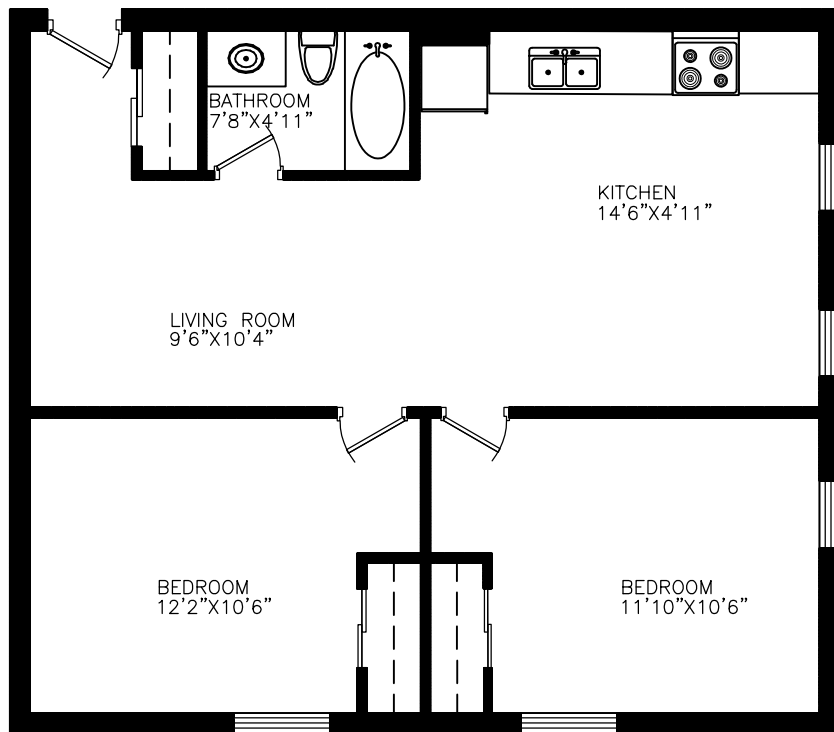

Disclaimer: This floor plan is for illustrative purposes and is intended to be used as a guide only. While every effort has been made to ensure its accuracy, all dimensions are estimates based on development plans and are subject to change. Measurements may not be exact.

125 College Avenue South

2 Bedroom

Approx. 432 sq ft

Disclaimer: This floor plan is for illustrative purposes and is intended to be used as a guide only. While every effort has been made to ensure its accuracy, all dimensions are estimates based on development plans and are subject to change. Measurements may not be exact.

125 College Avenue South

2 Bedroom

Approx. 459 sq ft

Disclaimer: This floor plan is for illustrative purposes and is intended to be used as a guide only. While every effort has been made to ensure its accuracy, all dimensions are estimates based on development plans and are subject to change. Measurements may not be exact.

125 College Avenue South

2 Bedroom

Approx. 797 sq ft