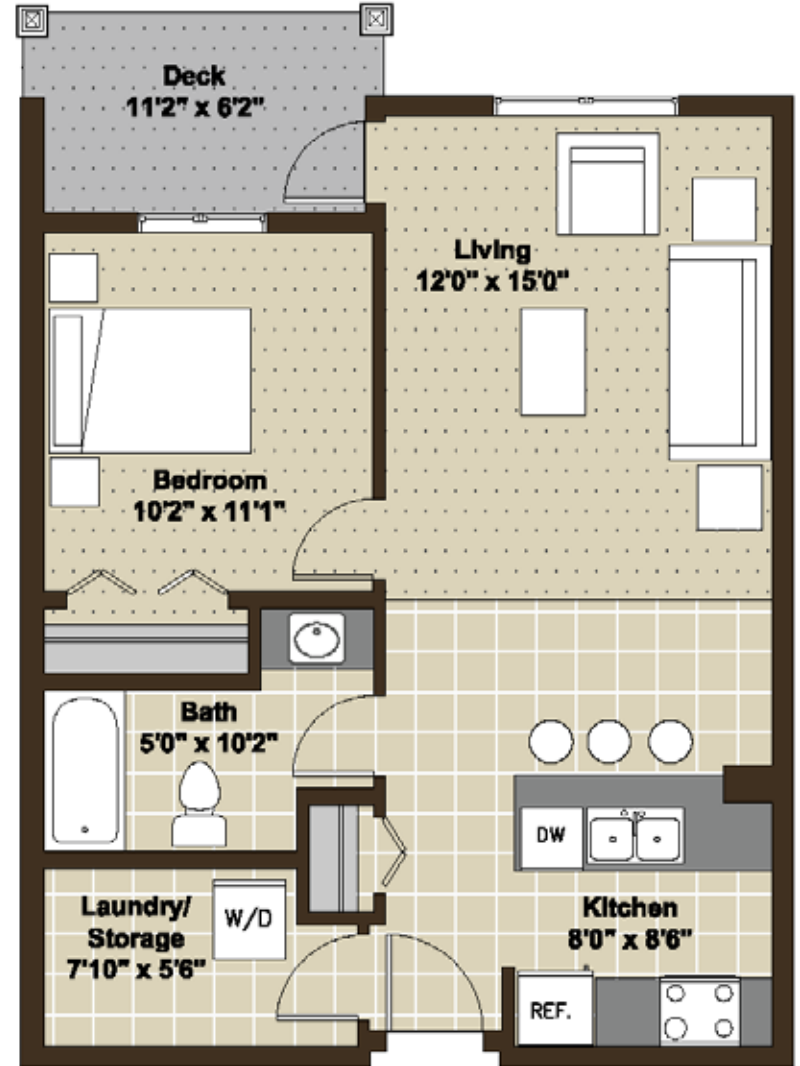

# Reisling 1

**593** sq ft

5000, 5100, 5400 &  
5500 Clover Bar Road

**Disclaimer:** Square footage and room sizes are approximate.

Building A  
Main Floor

Building A  
2nd, 3rd, 4th Floors

# Reisling 3

**616** sq ft

5000, 5100, 5400 &  
5500 Clover Bar Road

**Disclaimer:** Square footage and room sizes are approximate.

Building B  
Main Floor

BACK

# Reisling 2

**620** sq ft

5000, 5100, 5400 &  
5500 Clover Bar Road

**Disclaimer:** Square footage and room sizes are approximate.