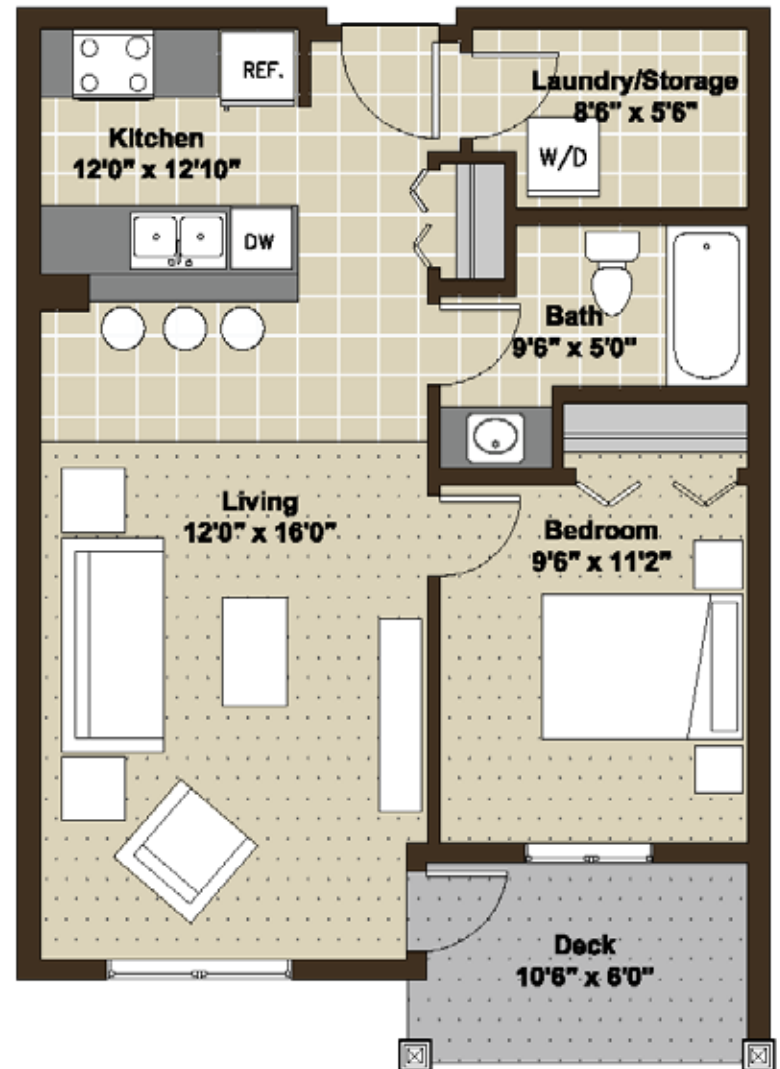

# Reisling 1

**593** sq ft

5000, 5100, 5400 &  
5500 Clover Bar Road

**Disclaimer:** Square footage and room sizes are approximate.

Building A  
Main Floor

Building A  
2nd, 3rd, 4th Floors

# Reisling 3

**616** sq ft

5000, 5100, 5400 &  
5500 Clover Bar Road

**Disclaimer:** Square footage and room sizes are approximate.

Building B  
Main Floor

BACK

# Reisling 2

**620** sq ft

5000, 5100, 5400 &  
5500 Clover Bar Road

**Disclaimer:** Square footage and room sizes are approximate.