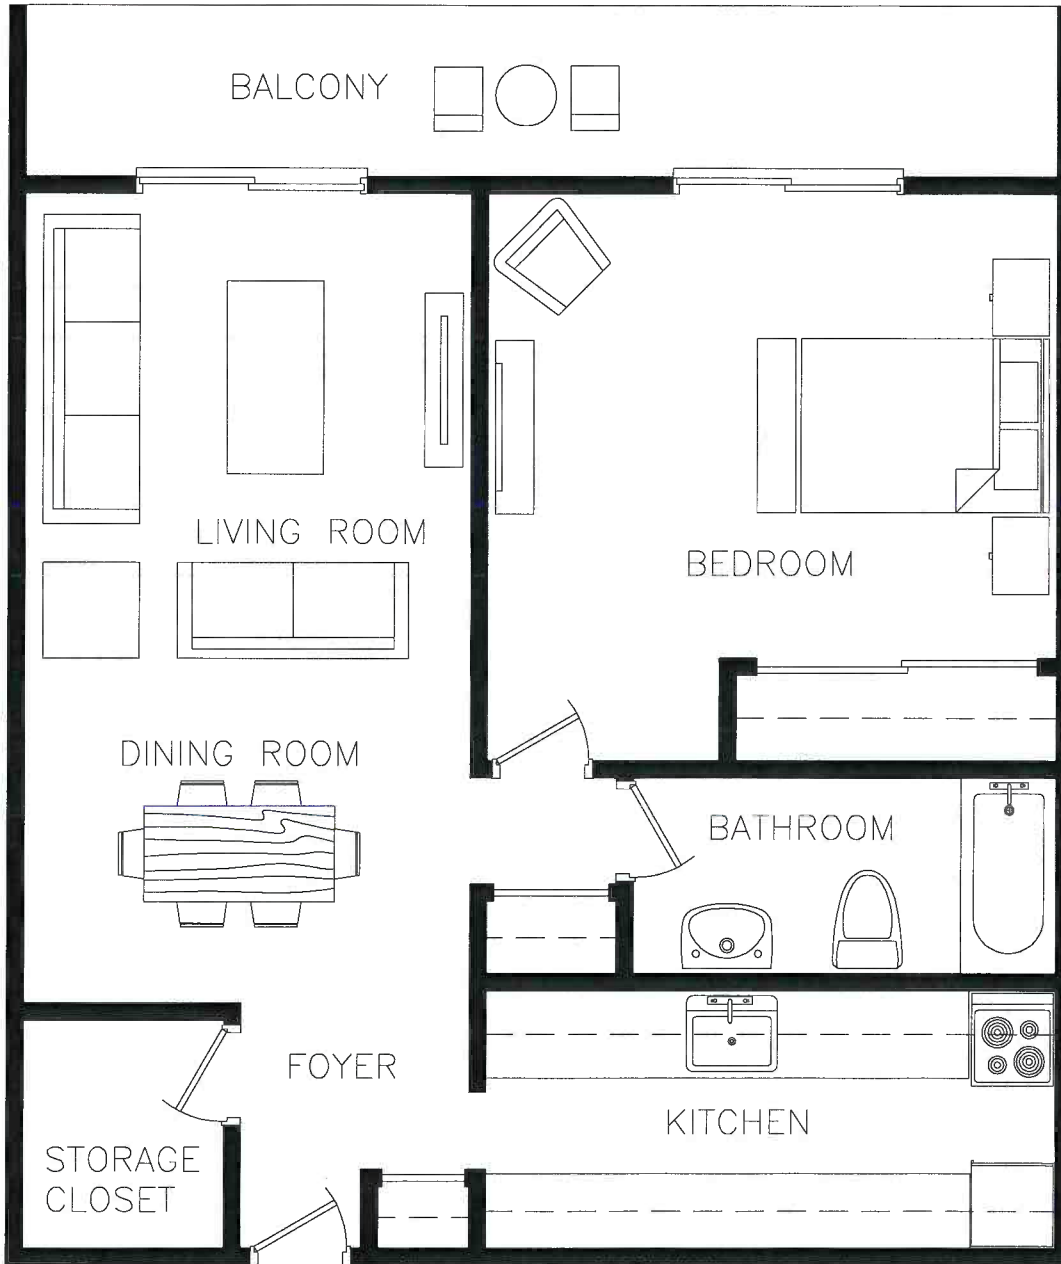

Disclaimer: This floor plan is for illustrative purposes and is intended to be used as a guide only. While every effort has been made to ensure its accuracy, all dimensions are estimates based on development plans and are subject to change. Measurements may not be exact.

722 John Counter Boulevard

1 Bedroom - 766 - _03 Units

Approx. 800 sq ft

Disclaimer: This floor plan is for illustrative purposes and is intended to be used as a guide only. While every effort has been made to ensure its accuracy, all dimensions are estimates based on development plans and are subject to change. Measurements may not be exact.

722 John Counter Boulevard

1 Bedroom - _04 Units

Approx. 800 sq ft

Disclaimer: This floor plan is for illustrative purposes and is intended to be used as a guide only. While every effort has been made to ensure its accuracy, all dimensions are estimates based on development plans and are subject to change. Measurements may not be exact.

766 John Counter Boulevard

1 Bedroom - 766 - _03 Units

Approx. 800 sq ft

Disclaimer: This floor plan is for illustrative purposes and is intended to be used as a guide only. While every effort has been made to ensure its accuracy, all dimensions are estimates based on development plans and are subject to change. Measurements may not be exact.