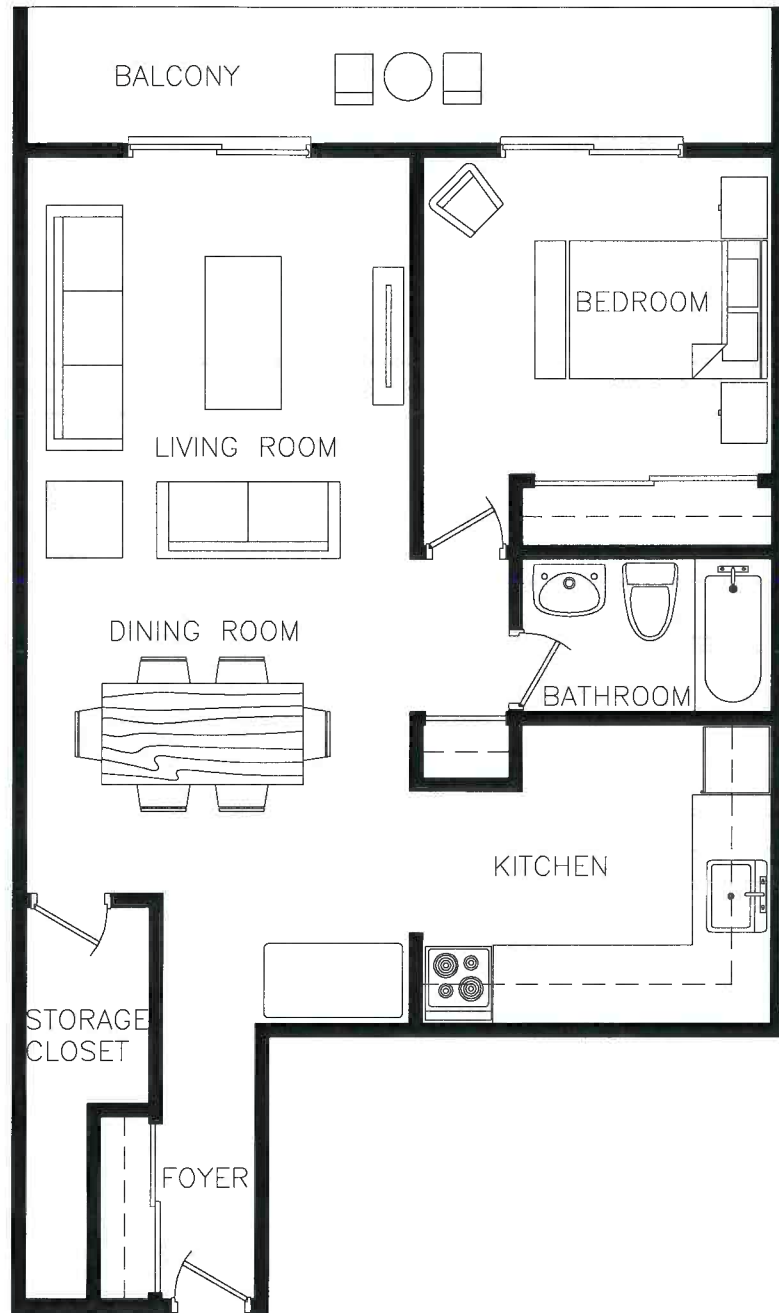

Disclaimer: This floor plan is for illustrative purposes and is intended to be used as a guide only. While every effort has been made to ensure its accuracy, all dimensions are estimates based on development plans and are subject to change. Measurements may not be exact.

722 John Counter Boulevard

1 Bedroom - 766 - _03 Units

Approx. 800 sq ft

Disclaimer: This floor plan is for illustrative purposes and is intended to be used as a guide only. While every effort has been made to ensure its accuracy, all dimensions are estimates based on development plans and are subject to change. Measurements may not be exact.

722 John Counter Boulevard

1 Bedroom - _04 Units

Approx. 800 sq ft

Disclaimer: This floor plan is for illustrative purposes and is intended to be used as a guide only. While every effort has been made to ensure its accuracy, all dimensions are estimates based on development plans and are subject to change. Measurements may not be exact.

766 John Counter Boulevard

1 Bedroom - 766 - _03 Units

Approx. 800 sq ft

Disclaimer: This floor plan is for illustrative purposes and is intended to be used as a guide only. While every effort has been made to ensure its accuracy, all dimensions are estimates based on development plans and are subject to change. Measurements may not be exact.