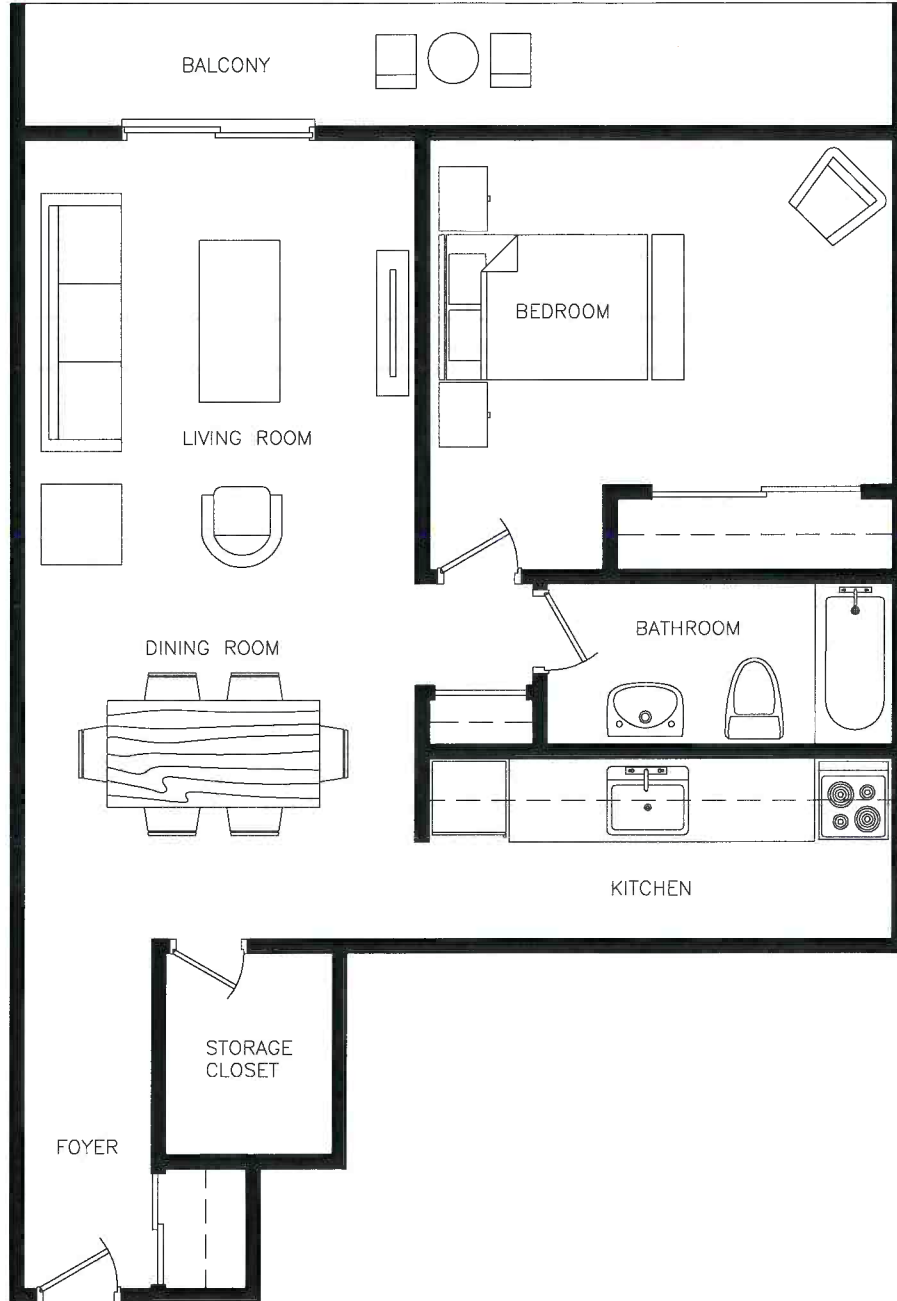

Disclaimer: This floor plan is for illustrative purposes and is intended to be used as a guide only. While every effort has been made to ensure its accuracy, all dimensions are estimates based on development plans and are subject to change. Measurements may not be exact.

722 John Counter Boulevard

1 Bedroom - 766 - _03 Units

Approx. 800 sq ft

Disclaimer: This floor plan is for illustrative purposes and is intended to be used as a guide only. While every effort has been made to ensure its accuracy, all dimensions are estimates based on development plans and are subject to change. Measurements may not be exact.

722 John Counter Boulevard

1 Bedroom - _04 Units

Approx. 800 sq ft

Disclaimer: This floor plan is for illustrative purposes and is intended to be used as a guide only. While every effort has been made to ensure its accuracy, all dimensions are estimates based on development plans and are subject to change. Measurements may not be exact.

766 John Counter Boulevard

1 Bedroom - 766 - _03 Units

Approx. 800 sq ft

Disclaimer: This floor plan is for illustrative purposes and is intended to be used as a guide only. While every effort has been made to ensure its accuracy, all dimensions are estimates based on development plans and are subject to change. Measurements may not be exact.