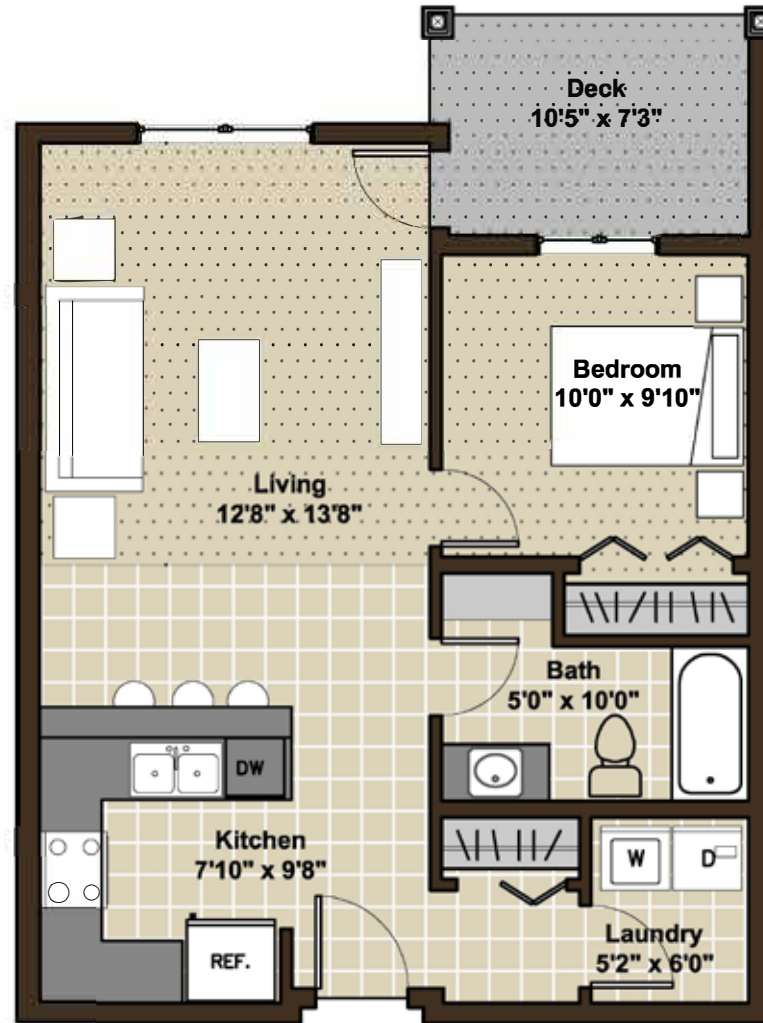

RIESLING 2

555 sq ft

16255, 16265 & 16275
51st St NW.

All suite measurements are preliminary based on current building concept and unit configurations and are subject to change.

RIESLING 3

596 sq ft

16255, 16265 & 16275
51st St NW.

All suite measurements are preliminary based on current building concept and unit configurations and are subject to change.

RIESLING 1

601 sq ft

16255, 16265 & 16275
51st St NW.

All suite measurements are preliminary based on current building concept and unit configurations and are subject to change.