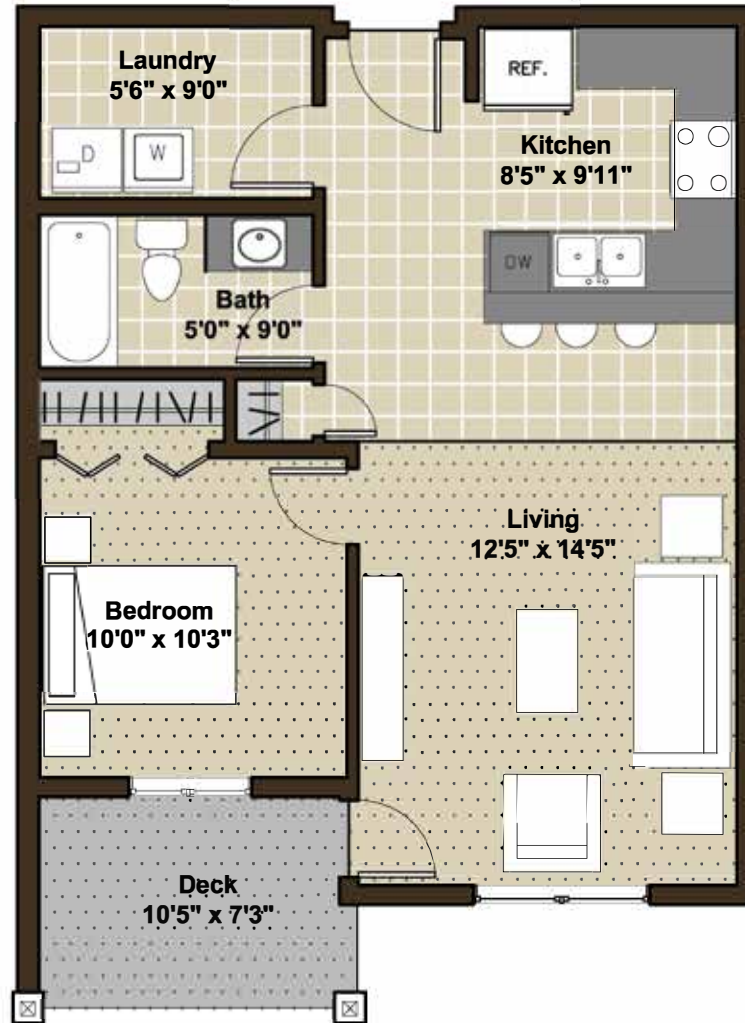

RIESLING 2

555 sq ft

16255, 16265 & 16275
51st St NW.

All suite measurements are preliminary based on current building concept and unit configurations and are subject to change.

RIESLING 3

596 sq ft

16255, 16265 & 16275
51st St NW.

All suite measurements are preliminary based on current building concept and unit configurations and are subject to change.

RIESLING 1

601 sq ft

16255, 16265 & 16275
51st St NW.

All suite measurements are preliminary based on current building concept and unit configurations and are subject to change.