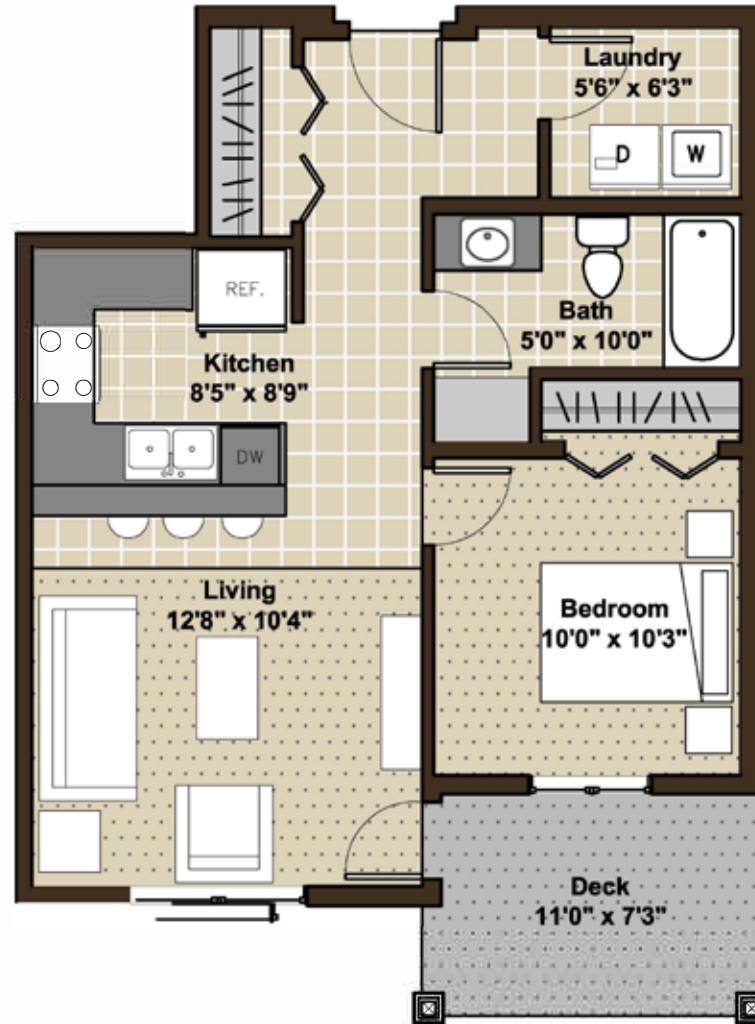

RIESLING 2

555 sq ft

16255, 16265 & 16275
51st St NW.

All suite measurements are preliminary based on current building concept and unit configurations and are subject to change.

RIESLING 3

596 sq ft

16255, 16265 & 16275
51st St NW.

All suite measurements are preliminary based on current building concept and unit configurations and are subject to change.

RIESLING 1

601 sq ft

16255, 16265 & 16275
51st St NW.

All suite measurements are preliminary based on current building concept and unit configurations and are subject to change.