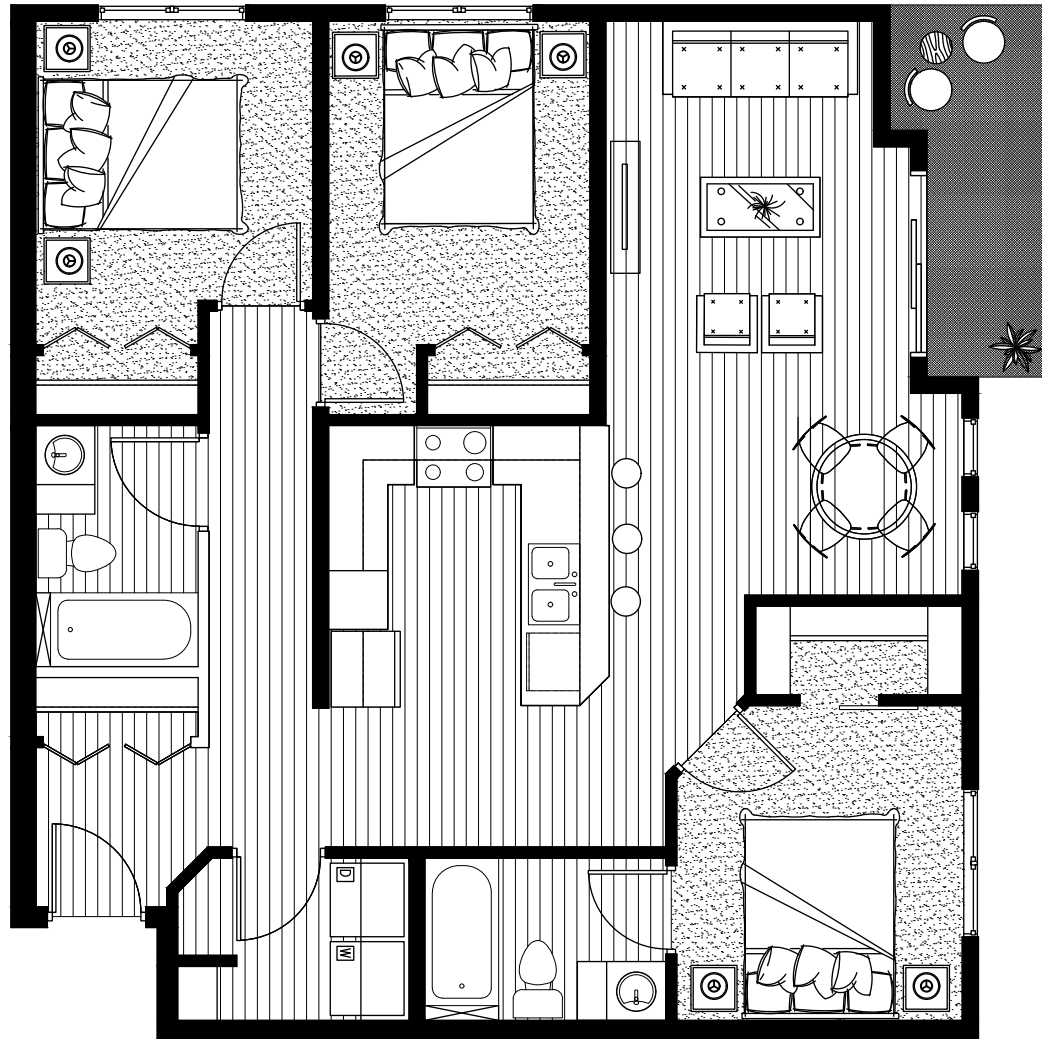

# SUITE TYPE C1

**1020** sq ft

90 Waterford  
Green Common  
& 10 Highwater Path

**WATERFORD  
VILLAGE**   
SKYLINE LIVING

All suite measurements are preliminary based on current building concept and unit configurations and are subject to change.

# SUITE TYPE C1

**90 Waterford  
Green Common**

First Floor

103, 104

Second Floor

203, 204

Third Floor

303, 304

Fourth Floor

403, 404

First floor

Second floor

Third floor

Fourth floor

# SUITE TYPE C1