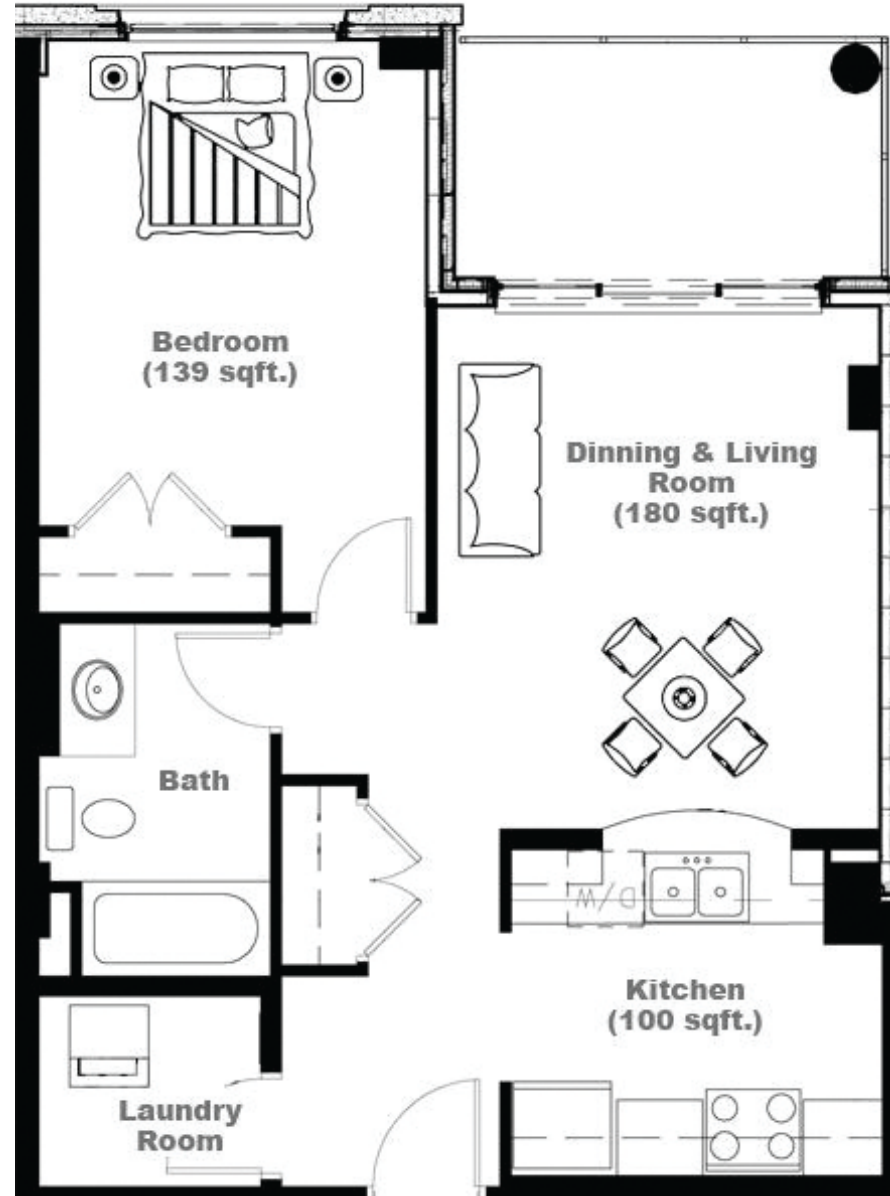

# Unit M

**697** sq ft

3330 Barnstead Lane

All room measurements are preliminary based on current building concept and unit configurations and are subject to change.