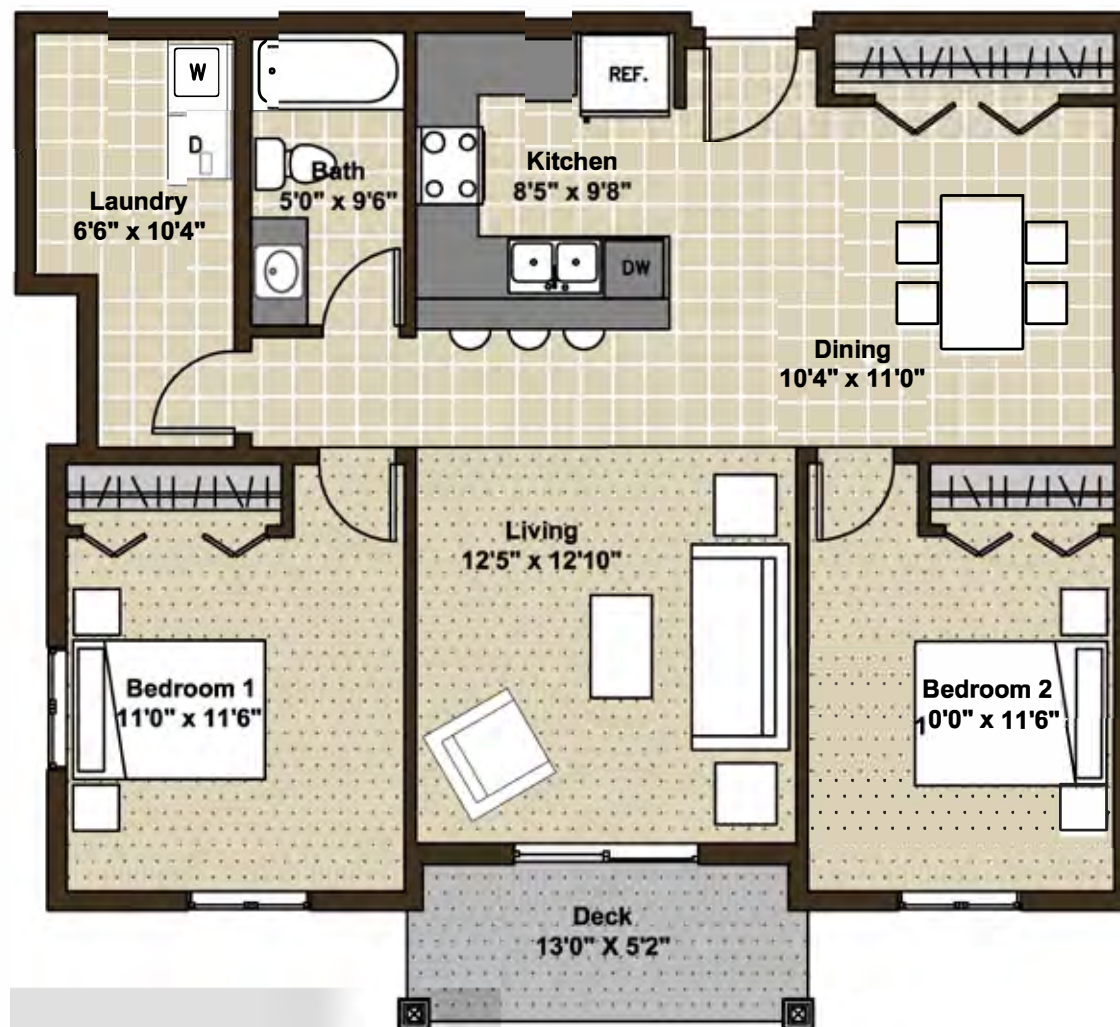

MERLOT 1

863 sq ft

16255, 16265 & 16275
51st St NW.

All suite measurements are preliminary based on current building concept and unit configurations and are subject to change.

SYRAH

869 sq ft

16255, 16265 & 16275
51st St NW.

All suite measurements are preliminary based on current building concept and unit configurations and are subject to change.

SHIRAZ

869 sq ft

16255, 16265 & 16275
51st St NW.

All suite measurements are preliminary based on current building concept and unit configurations and are subject to change.

CABERNET

870 sq ft

16255, 16265 & 16275
51st St NW.

All suite measurements are preliminary based on current building concept and unit configurations and are subject to change.

MERLOT

930 sq ft

16255, 16265 & 16275
51st St NW.

All suite measurements are preliminary based on current building concept and unit configurations and are subject to change.