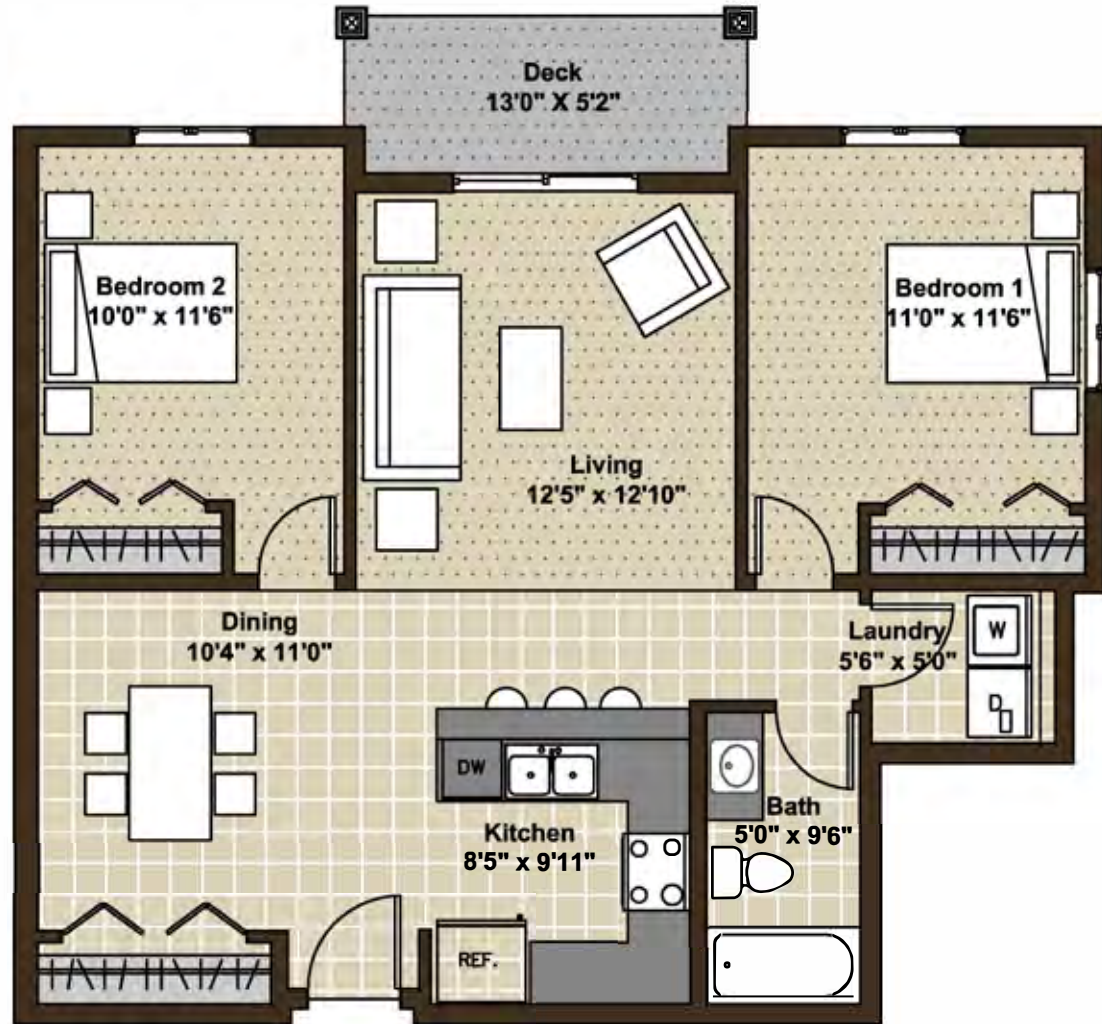

CHARDONNAY

775 sq ft

16255, 16265 & 16275
51st St NW.

All suite measurements are preliminary based on current building concept and unit configurations and are subject to change.

MALBEC 2

796 sq ft

16255, 16265 & 16275
51st St NW.

All suite measurements are preliminary based on current building concept and unit configurations and are subject to change.

MALBEC 1

863 sq ft

16255, 16265 & 16275
51st St NW.

All suite measurements are preliminary based on current building concept and unit configurations and are subject to change.

MERLOT 1

863 sq ft

16255, 16265 & 16275
51st St NW.

All suite measurements are preliminary based on current building concept and unit configurations and are subject to change.

SYRAH

869 sq ft

16255, 16265 & 16275
51st St NW.

All suite measurements are preliminary based on current building concept and unit configurations and are subject to change.

SHIRAZ

869 sq ft

16255, 16265 & 16275
51st St NW.

All suite measurements are preliminary based on current building concept and unit configurations and are subject to change.