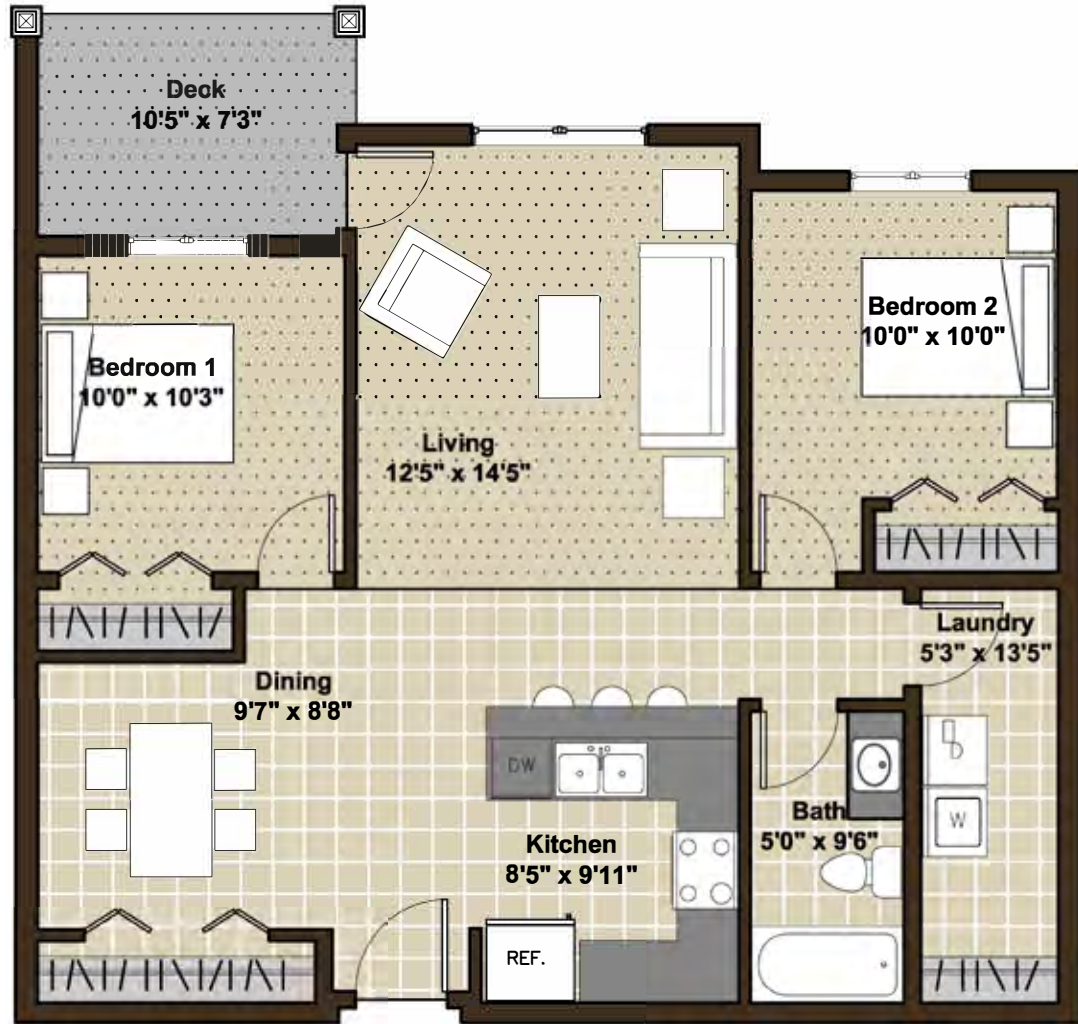

All suite measurements are preliminary based on current building concept and unit configurations and are subject to change.

MALBEC 1

863 sq ft

16255, 16265 & 16275
51st St NW.

All suite measurements are preliminary based on current building concept and unit configurations and are subject to change.

MERLOT 1

863 sq ft

16255, 16265 & 16275
51st St NW.

All suite measurements are preliminary based on current building concept and unit configurations and are subject to change.

SYRAH

869 sq ft

16255, 16265 & 16275
51st St NW.

All suite measurements are preliminary based on current building concept and unit configurations and are subject to change.

SHIRAZ

869 sq ft

16255, 16265 & 16275
51st St NW.

All suite measurements are preliminary based on current building concept and unit configurations and are subject to change.

CABERNET

870 sq ft

16255, 16265 & 16275
51st St NW.

All suite measurements are preliminary based on current building concept and unit configurations and are subject to change.

MERLOT

930 sq ft

16255, 16265 & 16275
51st St NW.