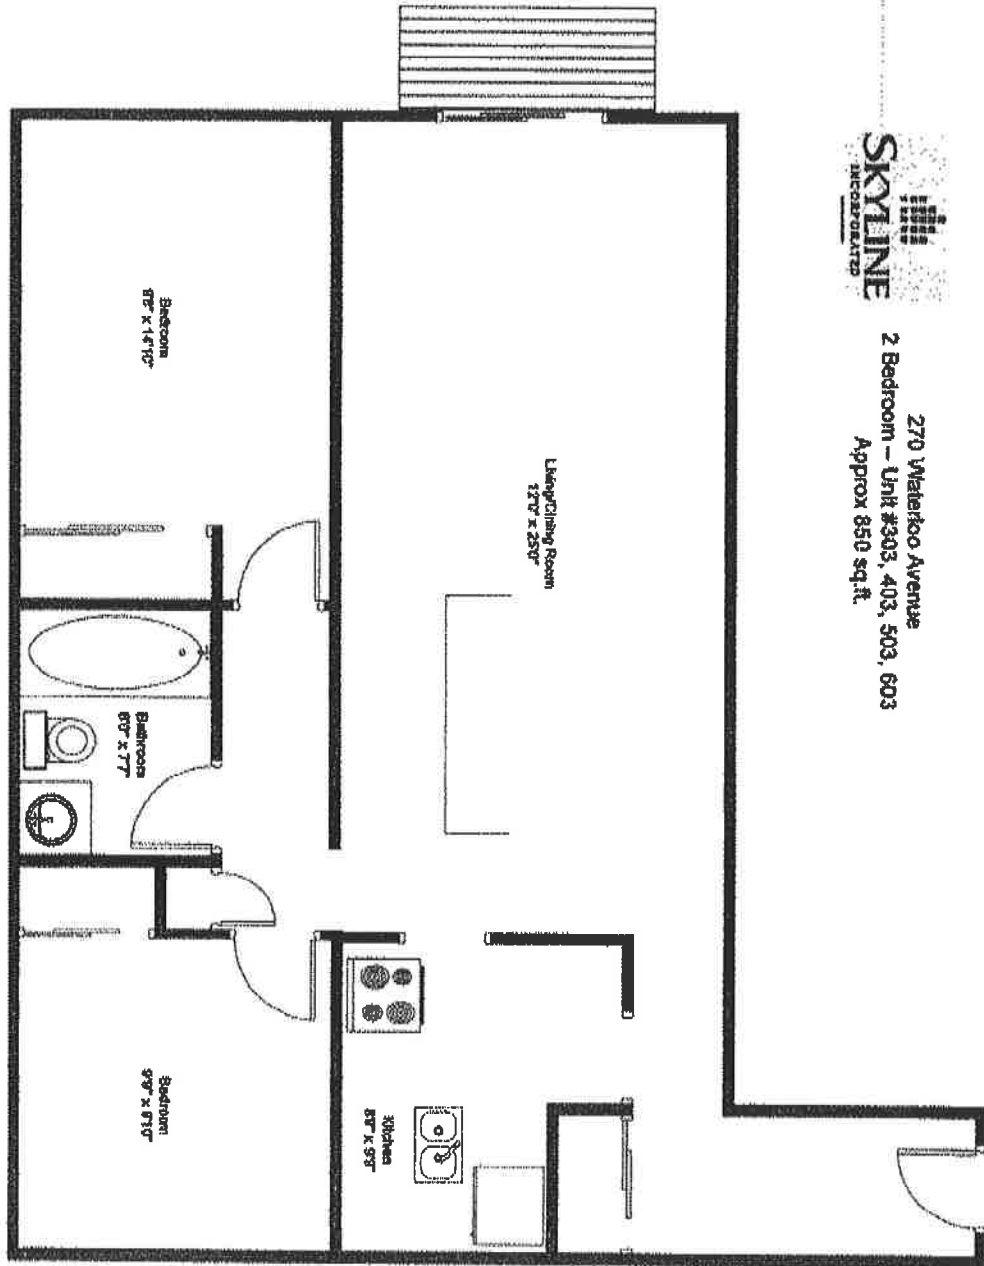

270 Waterloo Avenue  
2 Bedroom - Unit #201, 301, 401, 501, 601  
Approx 875 sq. ft.

270 Waterloo Avenue  
2 Bedroom - Unit #303, 403, 503, 603  
Approx 850 sq. ft.

270 Waterloo Avenue  
 2 Bedroom - Unit #206, 306, 406, 506, 606  
 Approx 850 sq.ft.

270 Waterloo Avenue  
2 Bedroom - Unit #304, 404, 504, 604  
Approx 700 sq.ft.