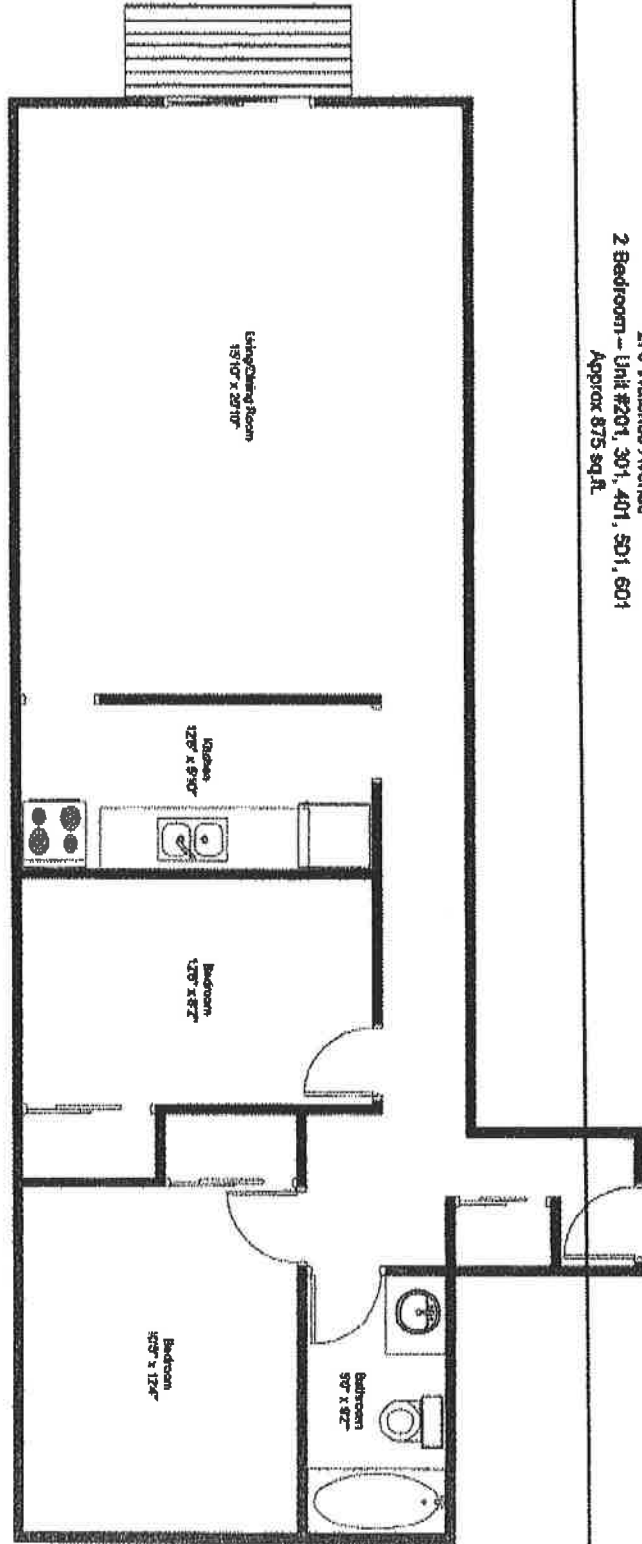

270 Waterloo Avenue  
2 Bedroom - Unit #201, 301, 401, 501, 601  
Approx 875 sq. ft.

270 Waterloo Avenue  
2 Bedroom - Unit #303, 403, 503, 603  
Approx 850 sq. ft.

270 Waterloo Avenue  
 2 Bedroom - Unit #206, 306, 406, 506, 606  
 Approx 850 sq.ft.

270 Waterloo Avenue  
2 Bedroom - Unit #304, 404, 504, 604  
Approx 700 sq.ft.