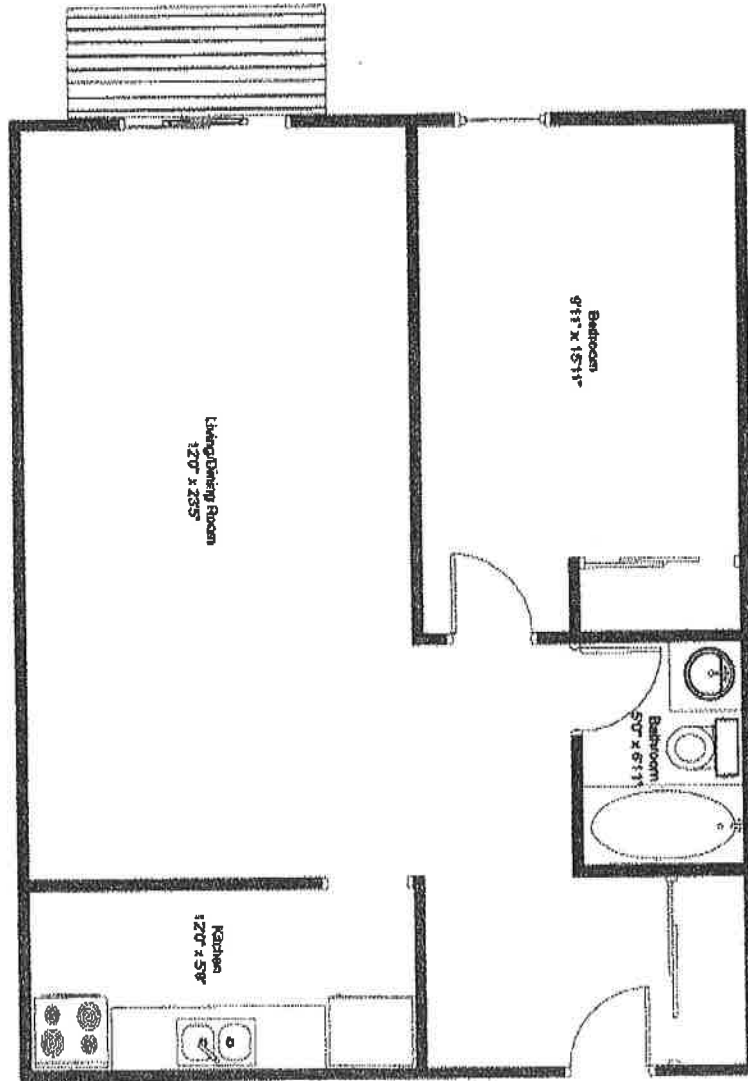

270 Waterloo Avenue  
2 Bedroom - Unit #201, 301, 401, 501, 601  
Approx 875 sq. ft.

270 Waterloo Avenue  
2 Bedroom - Unit #303, 403, 503, 603  
Approx 850 sq. ft.

270 Waterloo Avenue  
 2 Bedroom - Unit #206, 306, 406, 506, 606  
 Approx 850 sq.ft.

270 Waterloo Avenue  
2 Bedroom - Unit #304, 404, 504, 604  
Approx 700 sq.ft.