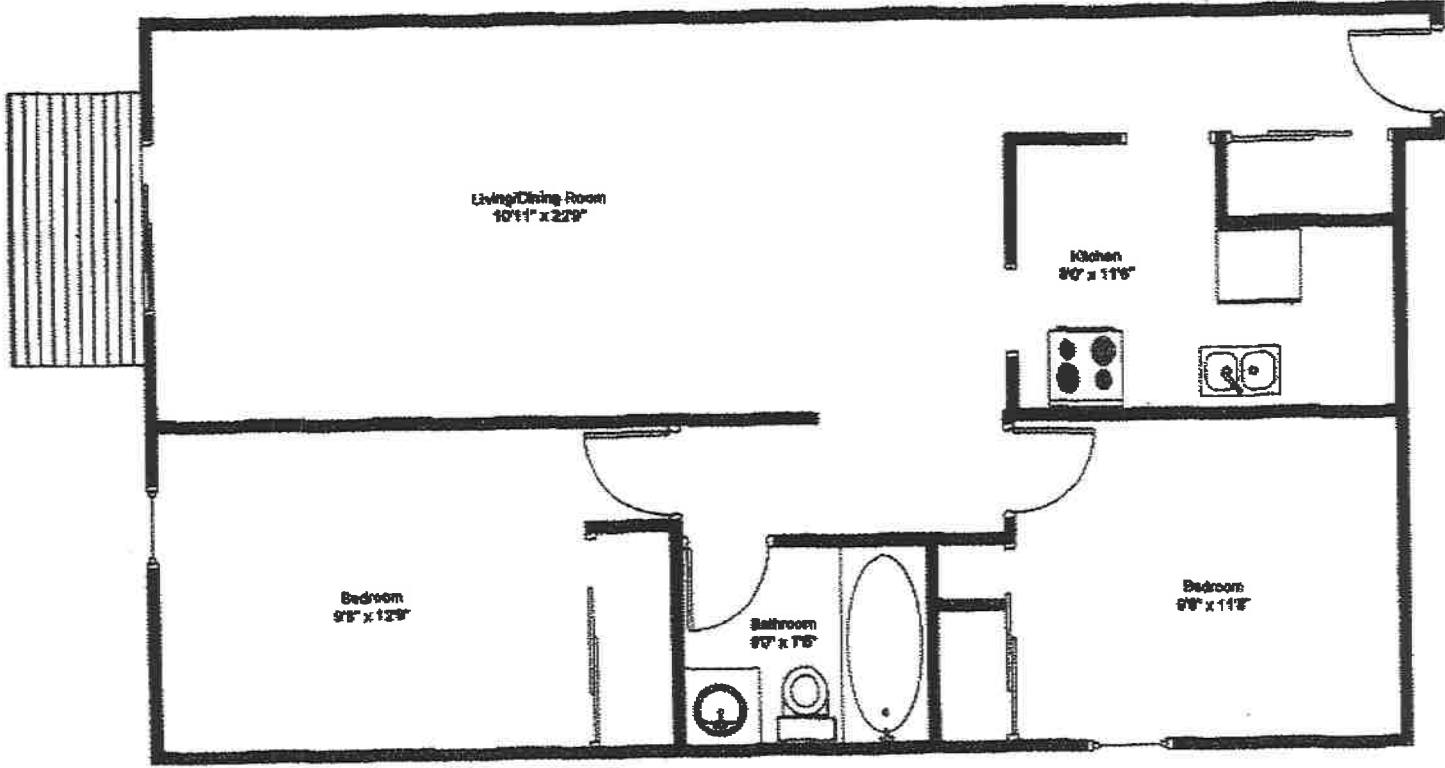

270 Waterloo Avenue  
2 Bedroom - Unit #201, 301, 401, 501, 601  
Approx 875 sq. ft.

270 Waterloo Avenue  
2 Bedroom - Unit #303, 403, 503, 603  
Approx 850 sq. ft.

270 Waterloo Avenue  
 2 Bedroom - Unit #206, 306, 406, 506, 606  
 Approx 850 sq.ft.

270 Waterloo Avenue  
2 Bedroom - Unit #304, 404, 504, 604  
Approx 700 sq.ft.