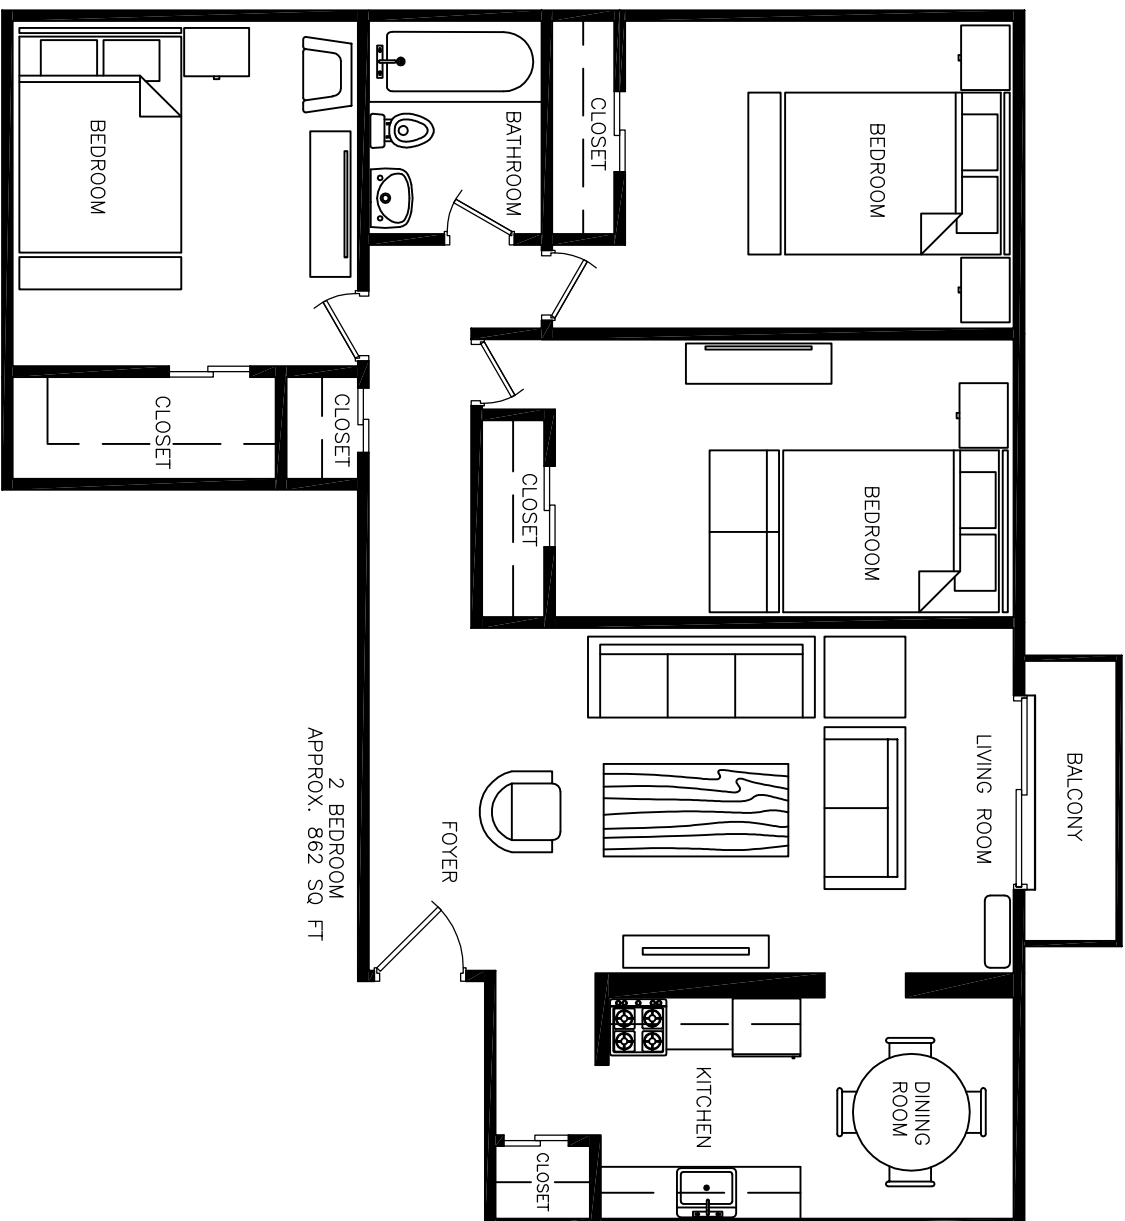

Disclaimer: This floor plan is for illustrative purposes and is intended to be used as a guide only. While every effort has been made to ensure its accuracy, measurements may not be exact.

380 Forfar Street

2 Bedroom

Approx. 753 sq ft

Disclaimer: This floor plan is for illustrative purposes and is intended to be used as a guide only. While every effort has been made to ensure its accuracy, measurements may not be exact.

380 Forfar Street

2 Bedroom

Approx. 862 sq ft