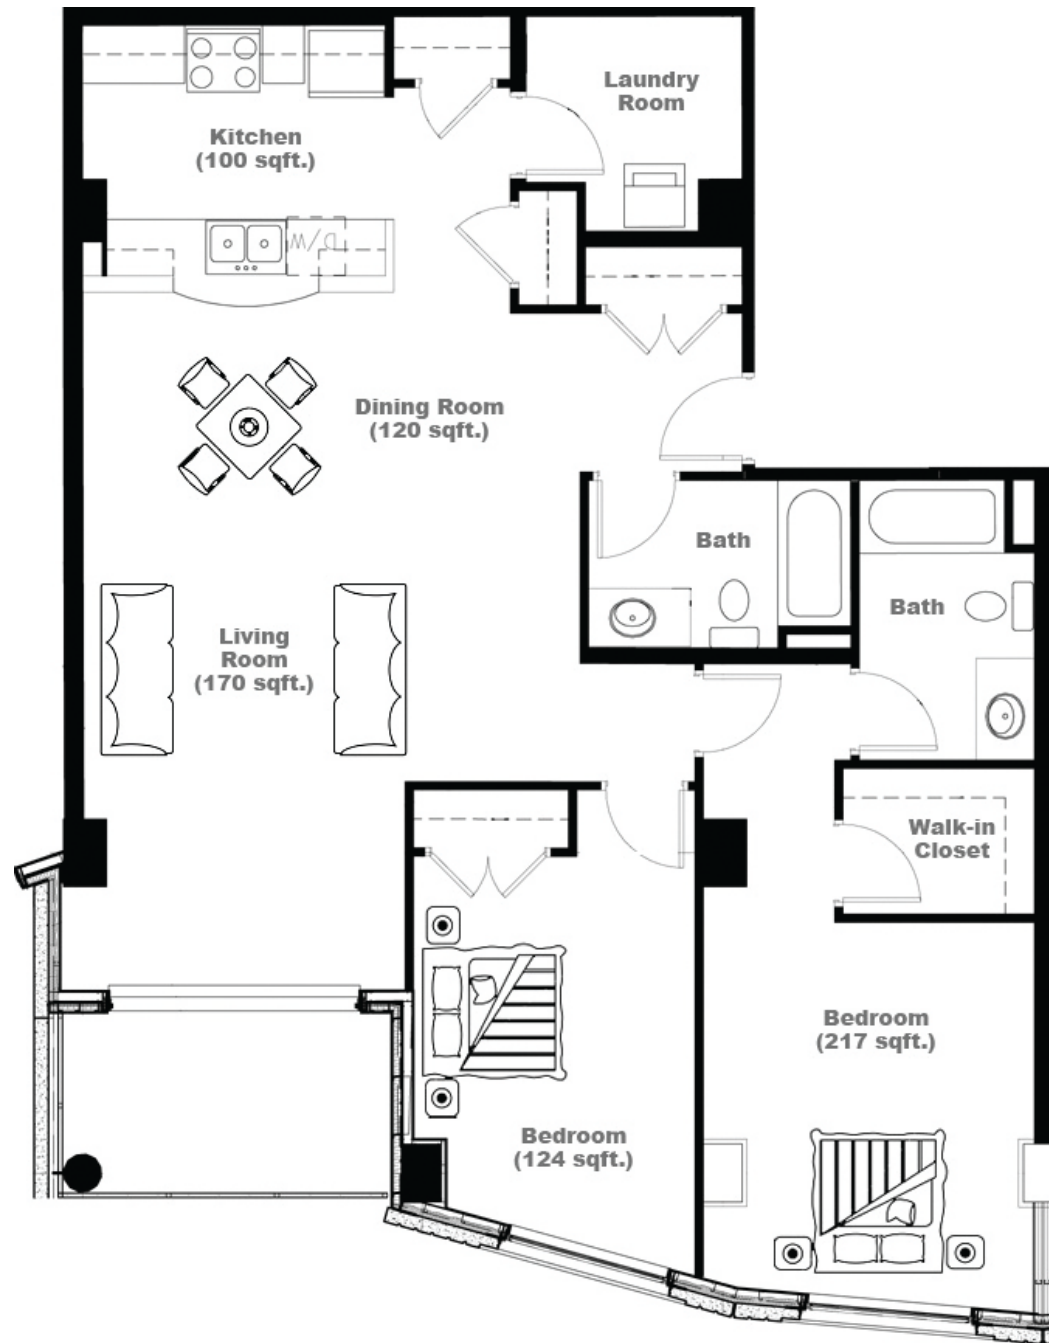

Unit G

1,174 sq ft

3330 Barnstead Lane

All room measurements are preliminary based on current building concept and unit configurations and are subject to change.