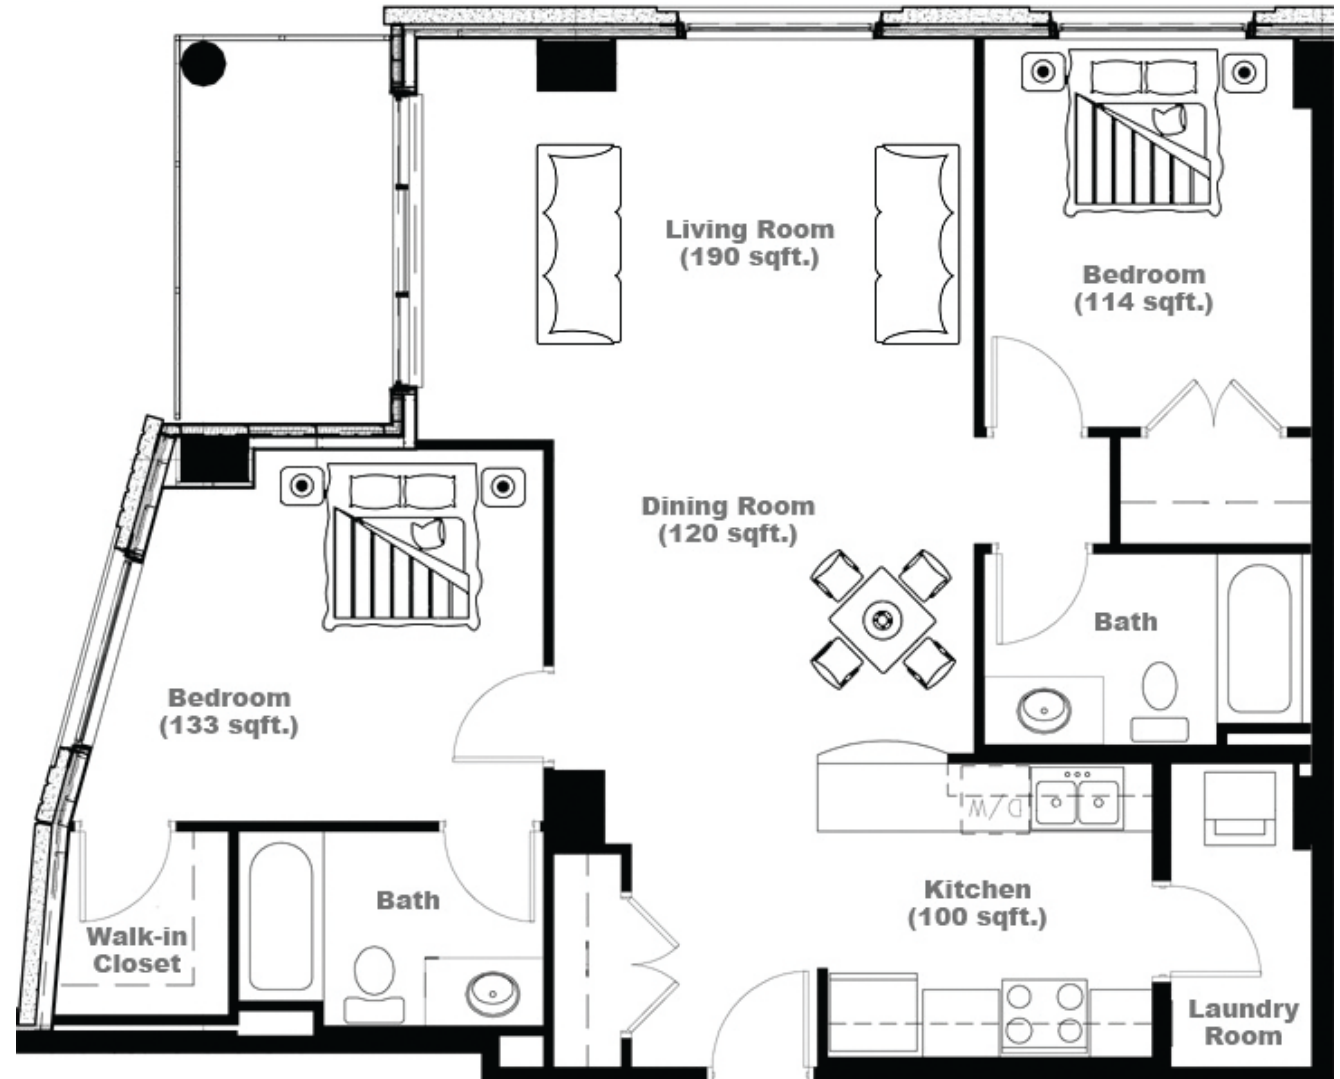

Unit N

988 sq ft

3330 Barnstead Lane

All room measurements are preliminary based on current building concept and unit configurations and are subject to change.