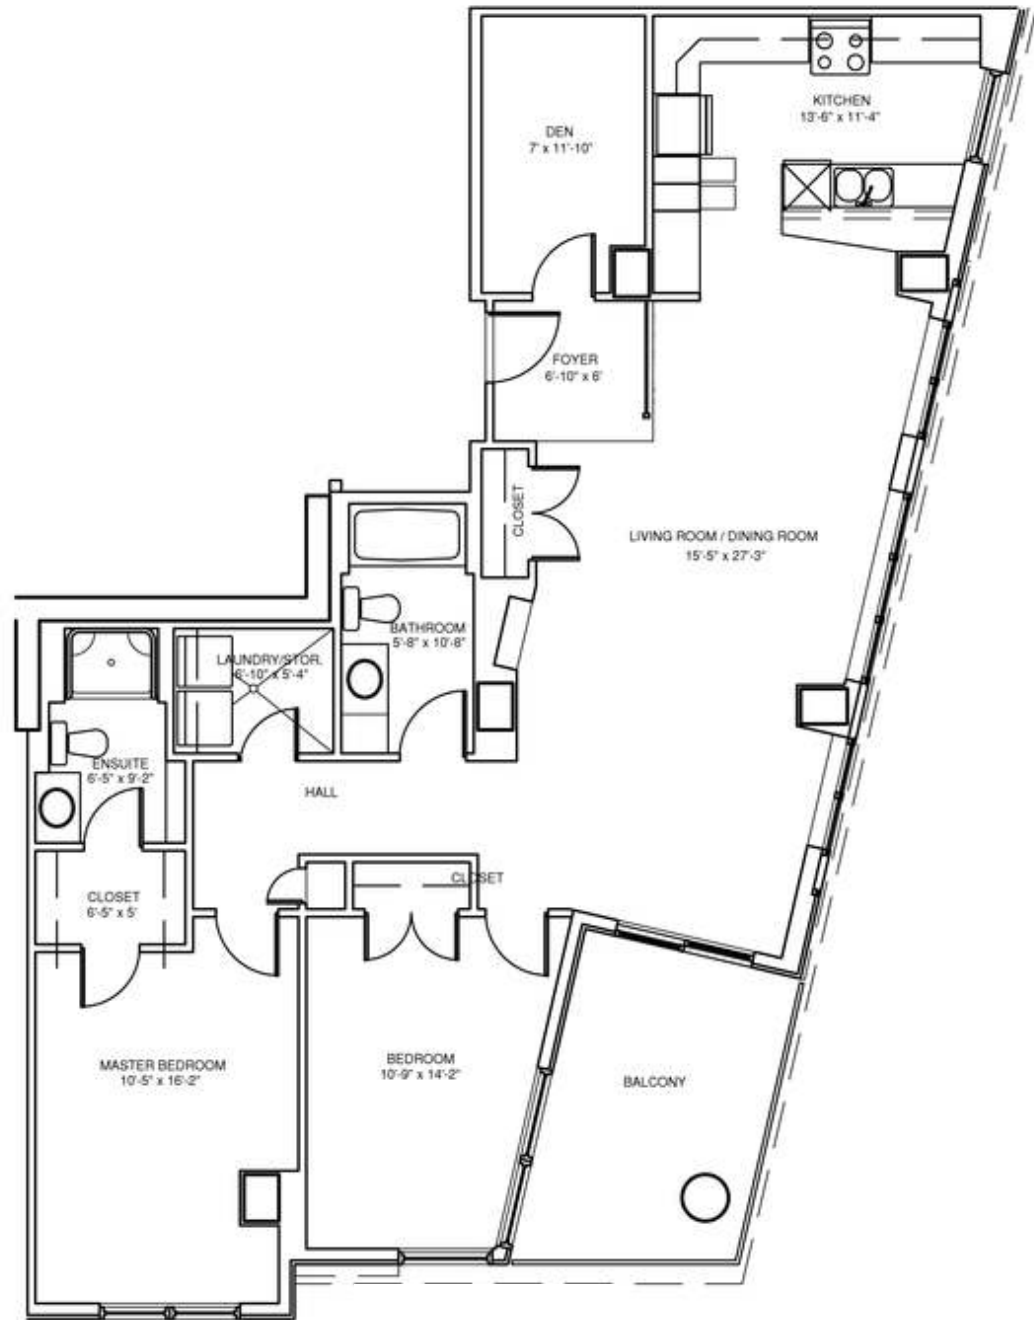

Unit D

1285 sq ft
39 Seapoint Road

All suite measurements are preliminary based on current building concept and unit configurations and are subject to change.