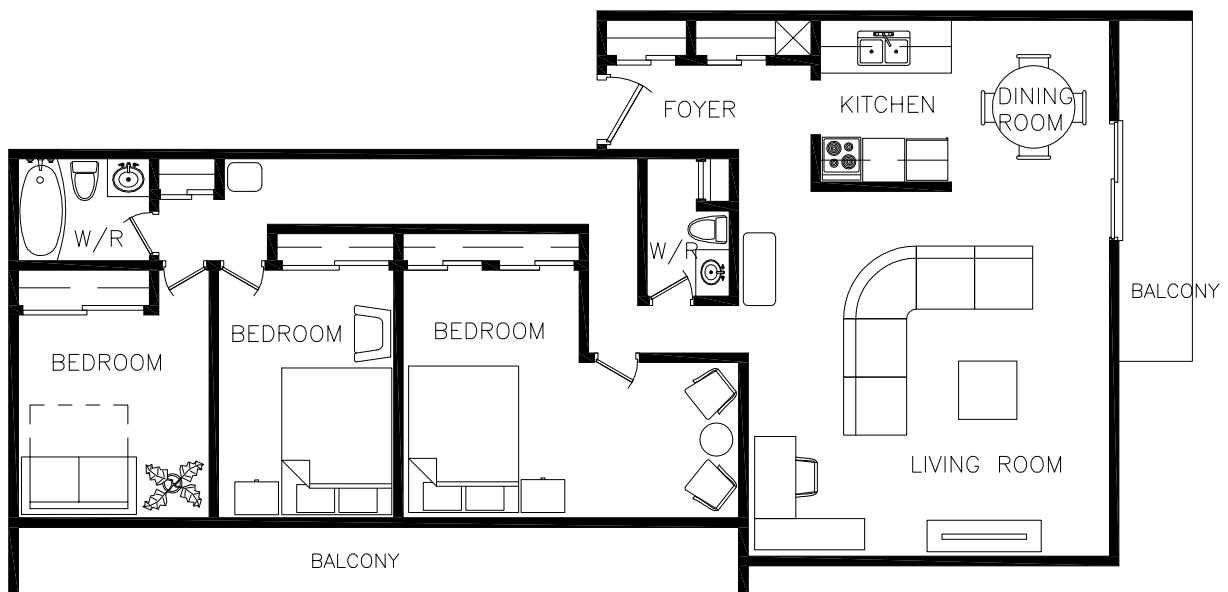

# 301 Fairview Drive

**Suite Type 70\_:** 3 Bedroom - *Approx. 1444 SQ FT*

**Disclaimer:** This floor plan is for illustrative purposes and is intended to be used as a guide only. While every effort has been made to ensure its accuracy, all dimensions are estimates based on development plans and are subject to change. Measurements may not be exact.