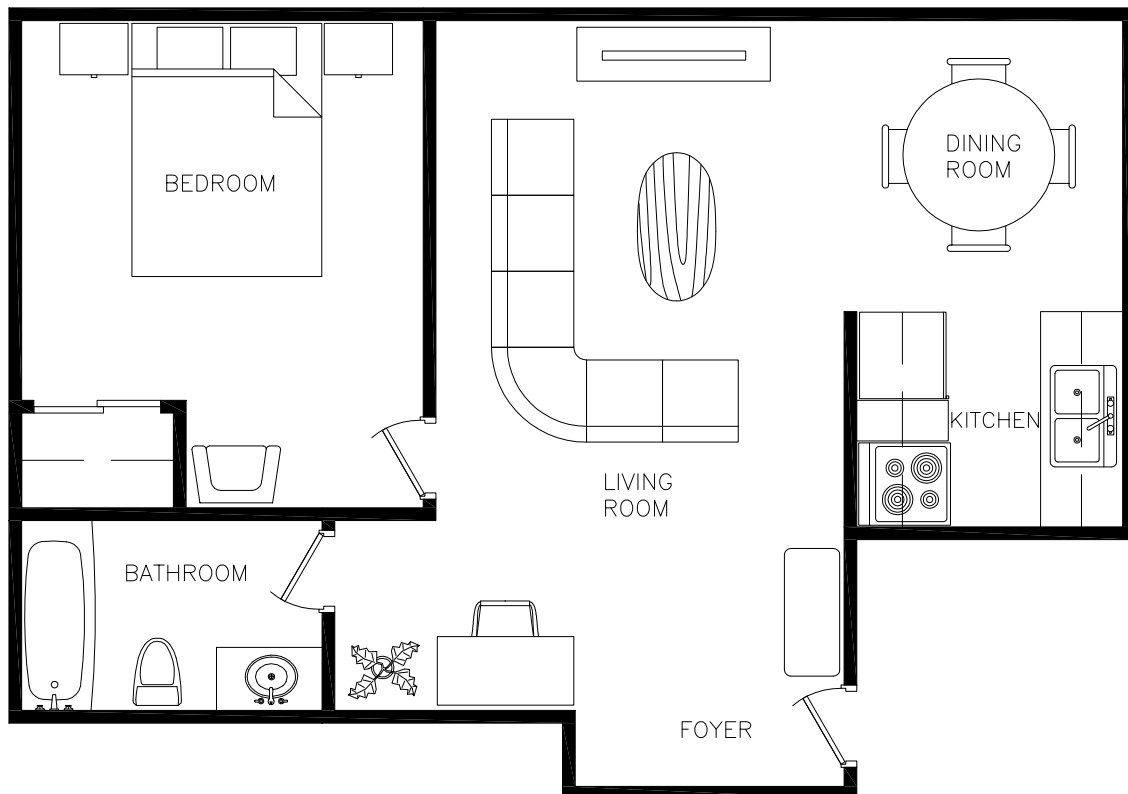

# 301 Fairview Drive

**Suite Type B4:** 1 Bedroom - *Approx. 510 SQ FT*

**Disclaimer:** This floor plan is for illustrative purposes and is intended to be used as a guide only. While every effort has been made to ensure its accuracy, all dimensions are estimates based on development plans and are subject to change. Measurements may not be exact.