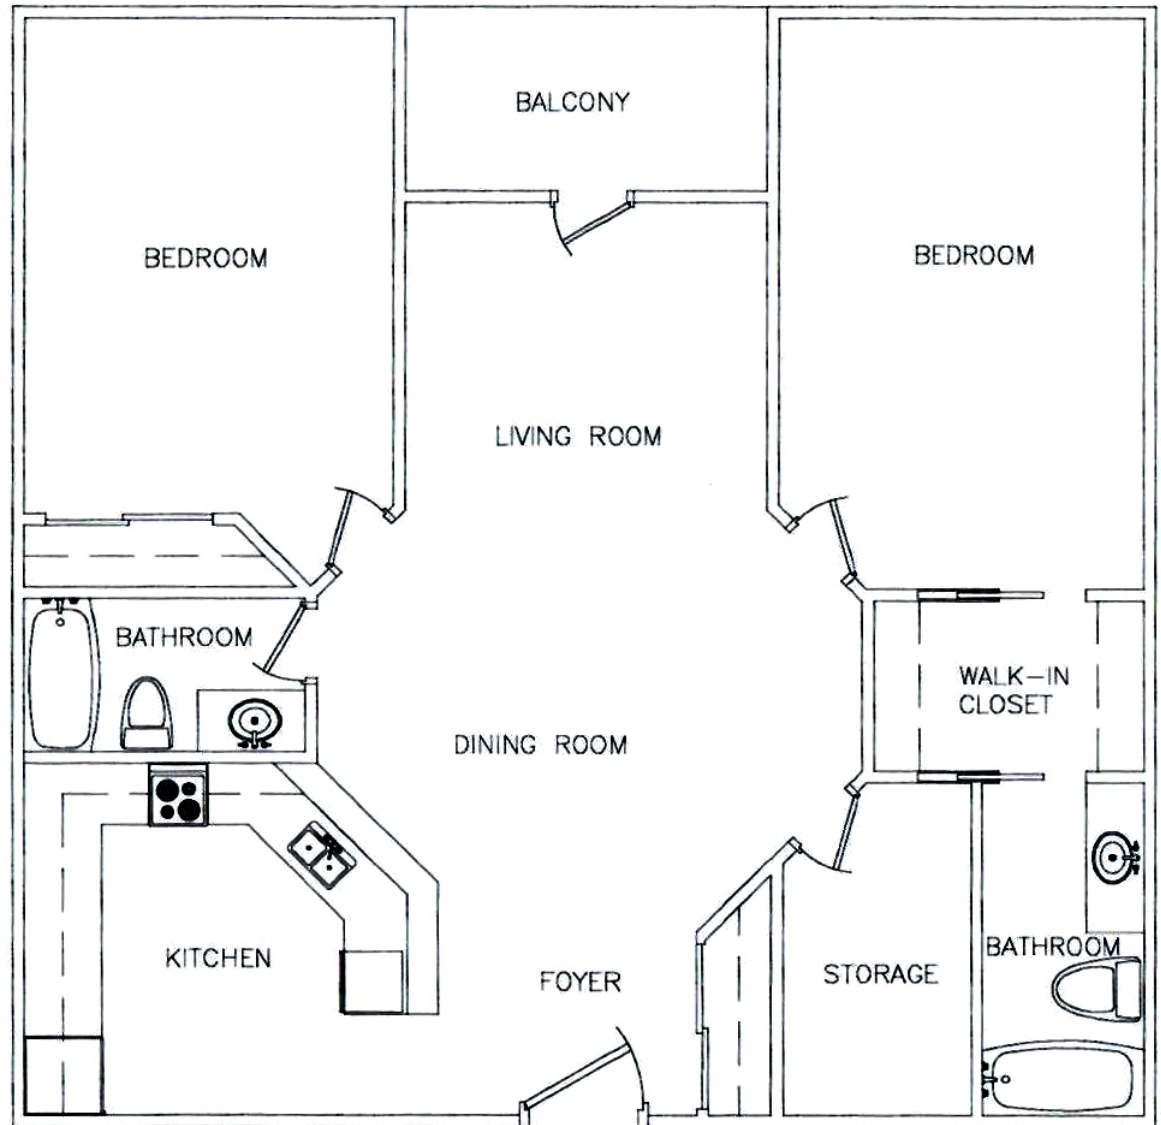

35 PRIMROSE

Approx. **1163** sq ft

2 Bedroom

Units 203, 303 & 403

Disclaimer: This floor plan is for illustrative purposes and is intended to be used as a guide only. While every effort has been made to ensure its accuracy, measurements may not be exact.