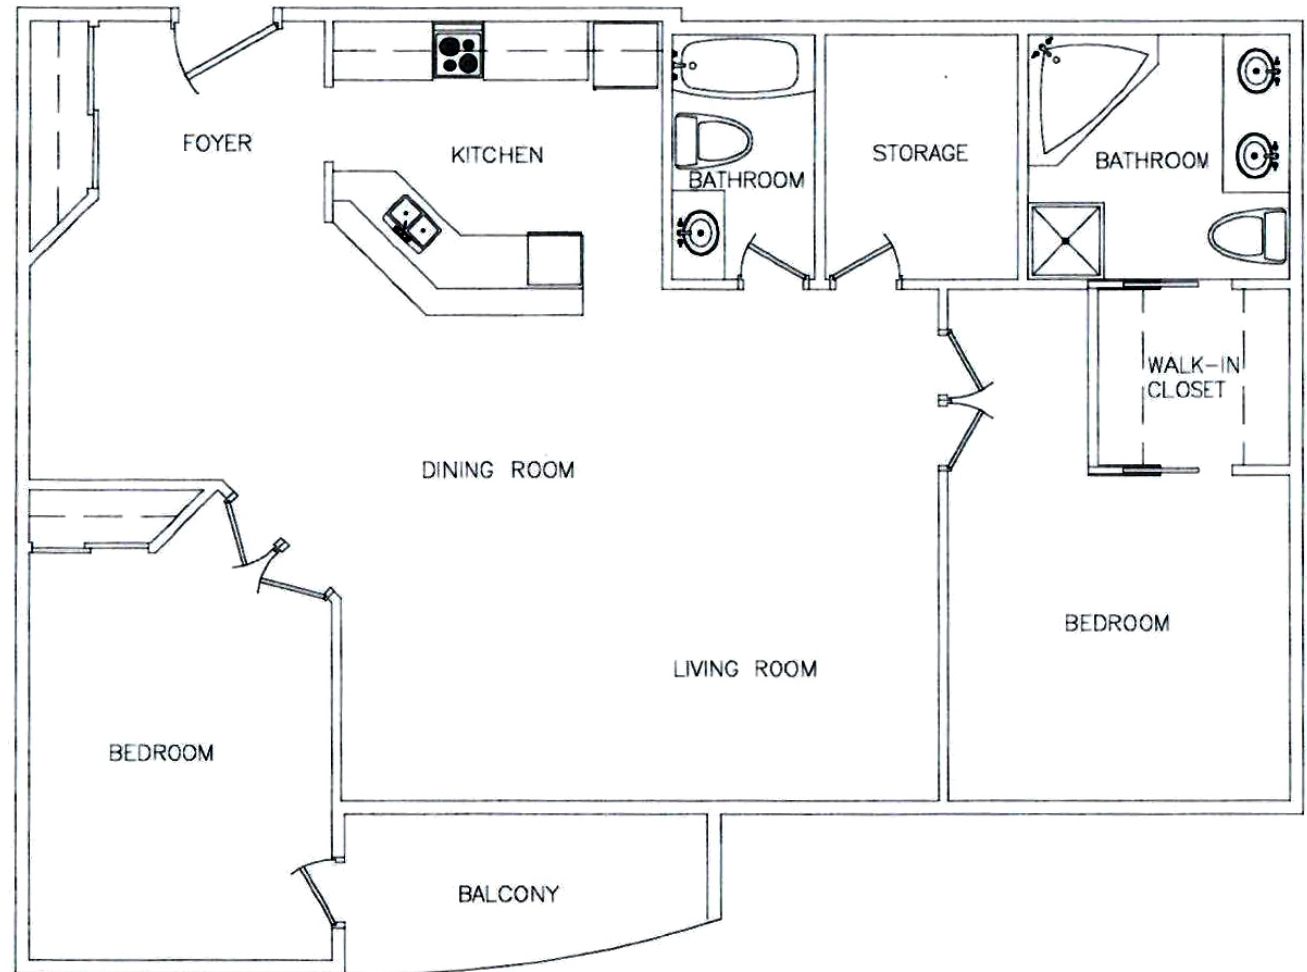

35 PRIMROSE

Approx. **1602** sq ft

2 Bedroom

Units 302 & 402

Disclaimer: This floor plan is for illustrative purposes and is intended to be used as a guide only. While every effort has been made to ensure its accuracy, measurements may not be exact.