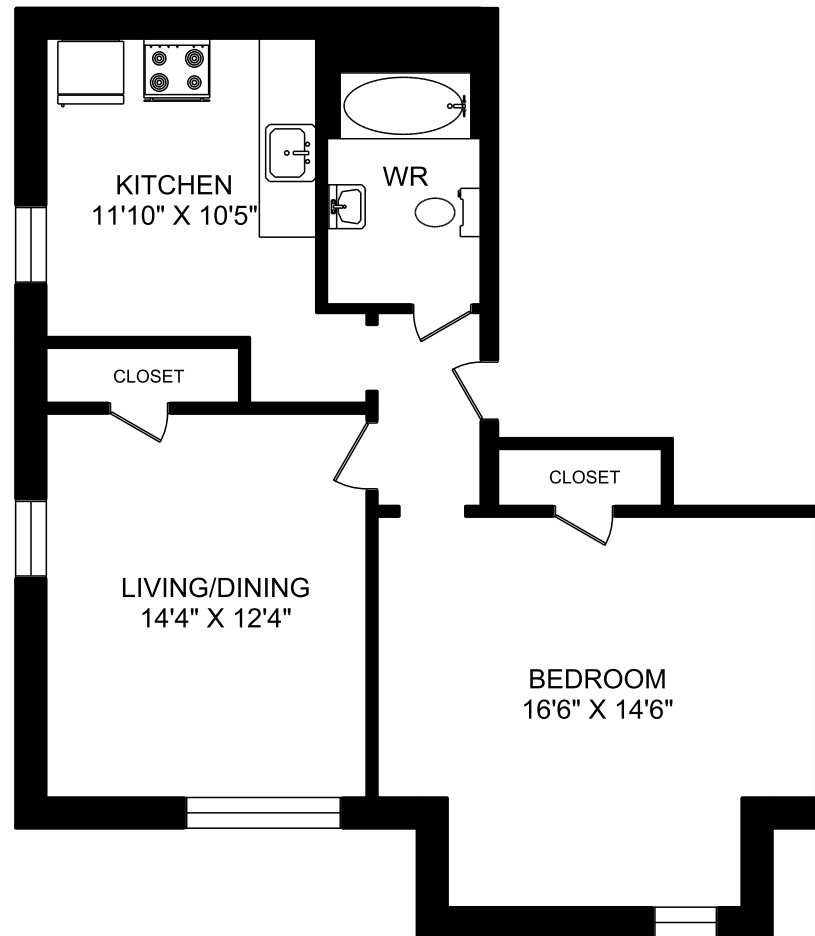

# 1 BEDROOM

**753** sq ft

361 London Road

Suite 003

First floor

All suite measurements are preliminary based on current building concept and unit configurations and are subject to change.

# 1 BEDROOM

**647** sq ft

361 London Road

Suite 004

First floor

All suite measurements are preliminary based on current building concept and unit configurations and are subject to change.

# 1 BEDROOM

**776 sq ft**

361 London Road

Suite 005

Second floor

All suite measurements are preliminary based on current building concept and unit configurations and are subject to change.

# 1 BEDROOM

**677** sq ft

361 London Road  
Suite 002

First floor

All suite measurements are preliminary based on current building concept and unit configurations and are subject to change.