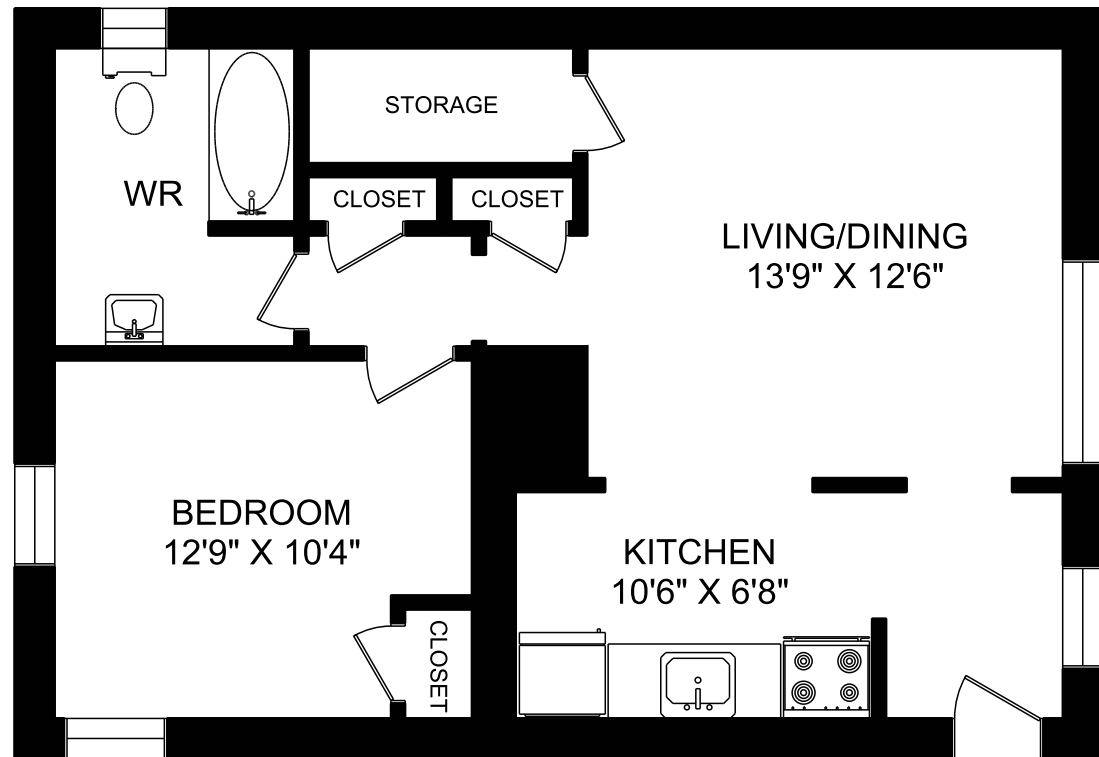

# 1 BEDROOM

**753** sq ft

361 London Road

Suite 003

First floor

All suite measurements are preliminary based on current building concept and unit configurations and are subject to change.

# 1 BEDROOM

**647** sq ft

361 London Road

Suite 004

First floor

All suite measurements are preliminary based on current building concept and unit configurations and are subject to change.

# 1 BEDROOM

**776 sq ft**

361 London Road

Suite 005

Second floor

All suite measurements are preliminary based on current building concept and unit configurations and are subject to change.

# 1 BEDROOM

**677** sq ft

361 London Road  
Suite 002

First floor

All suite measurements are preliminary based on current building concept and unit configurations and are subject to change.