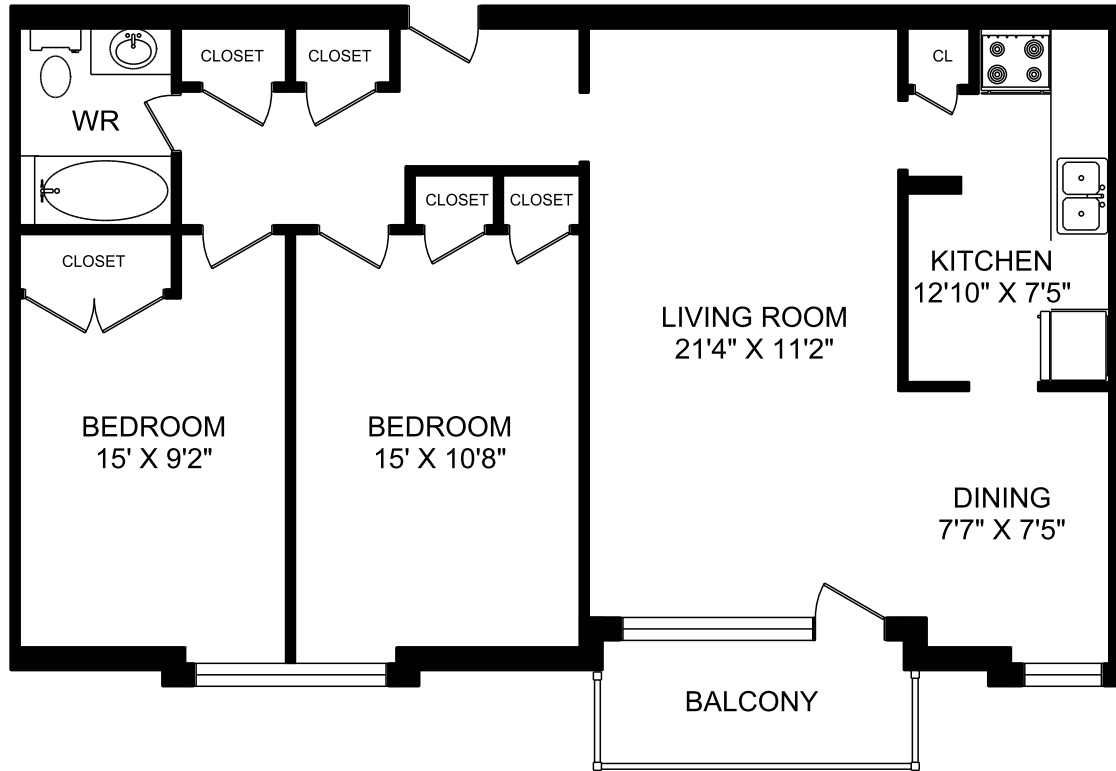

# 2 BEDROOM

## 884 sq ft

369 London Road

Suites 108, 208, 308,  
408, 508, 608, 708

First floor

Second floor

Third floor

Fourth floor

Fifth floor

Sixth floor

Seventh floor

All suite measurements are preliminary based on current building concept and unit configurations and are subject to change.

# 2 BEDROOM

940-945 sq ft

369 London Road

Suites 204, 206, 304,  
306, 404, 406, 504,  
506, 604, 606, 704,  
706

Second floor

Third floor

Fourth floor

Fifth floor