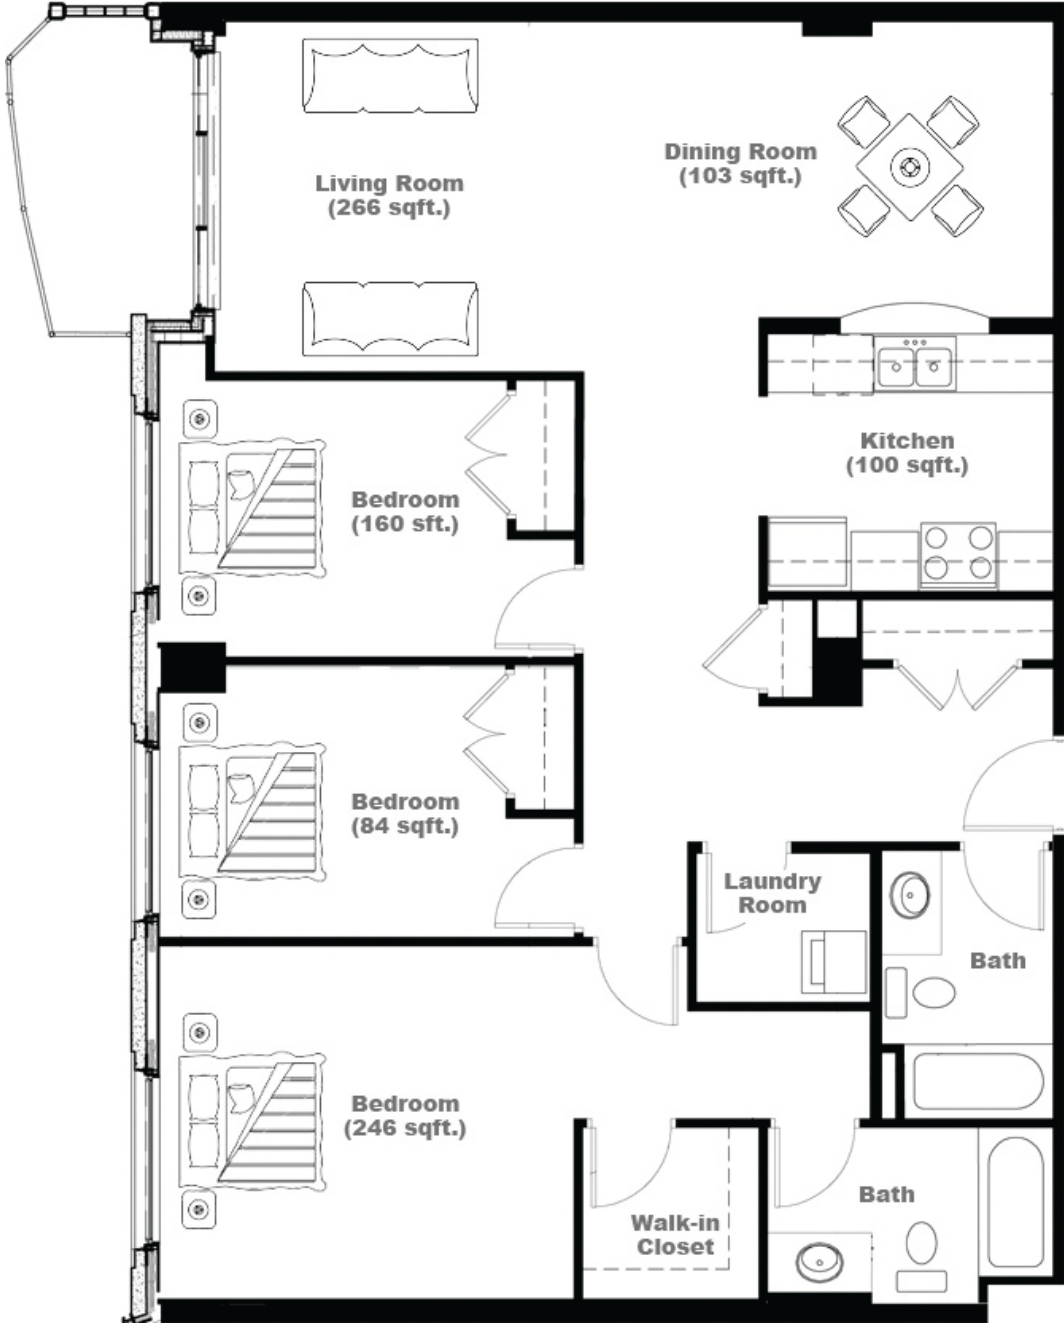

Unit E

1,091 sq ft

3330 Barnstead Lane

All room measurements are preliminary based on current building concept and unit configurations and are subject to change.