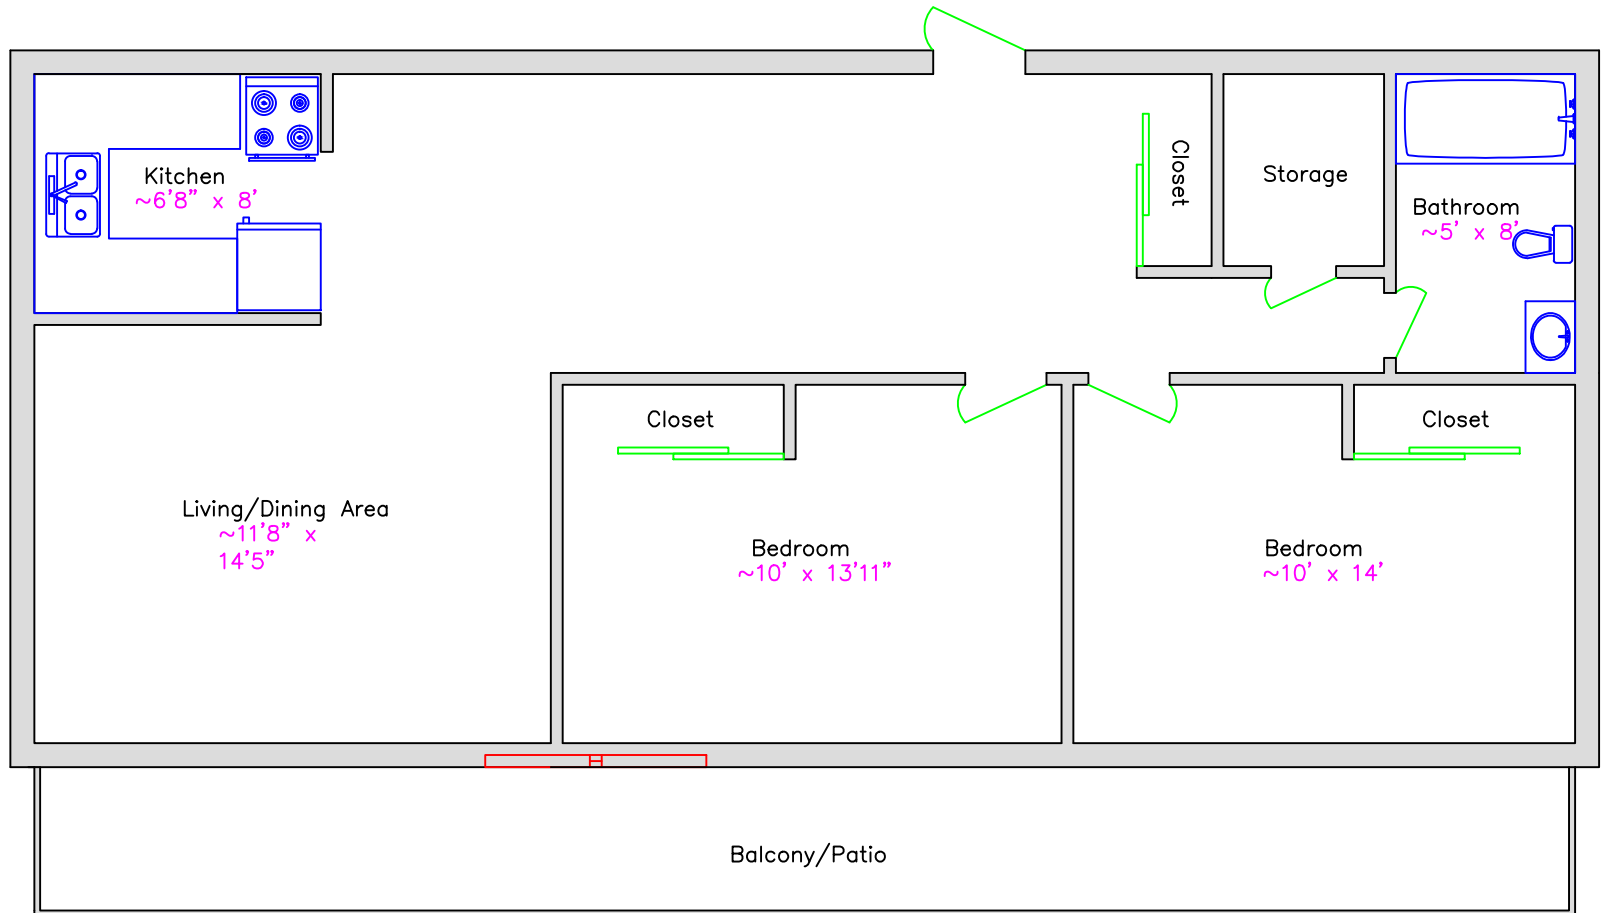

45 Timmins Crescent
Chatham
2 Bedroom
Apartment
820 ft²
N.T.S.

45 Timmins Crescent
Chatham
Double Bachelor
Apartment
660 ft²
N.T.S.