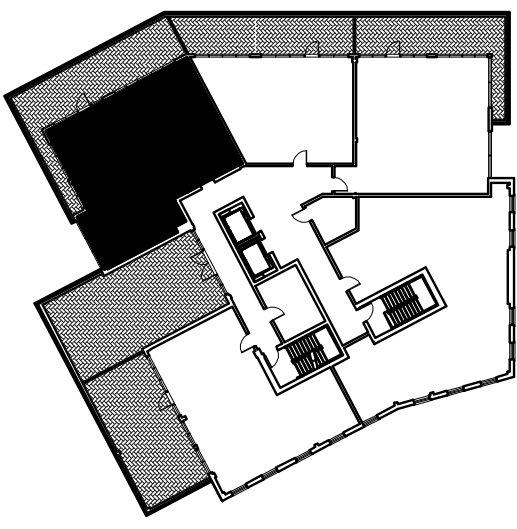

# SKYLINE *Living*

1105 sq.ft  
2 Bedroom + Den

Suite and proportions may not be exactly as shown.