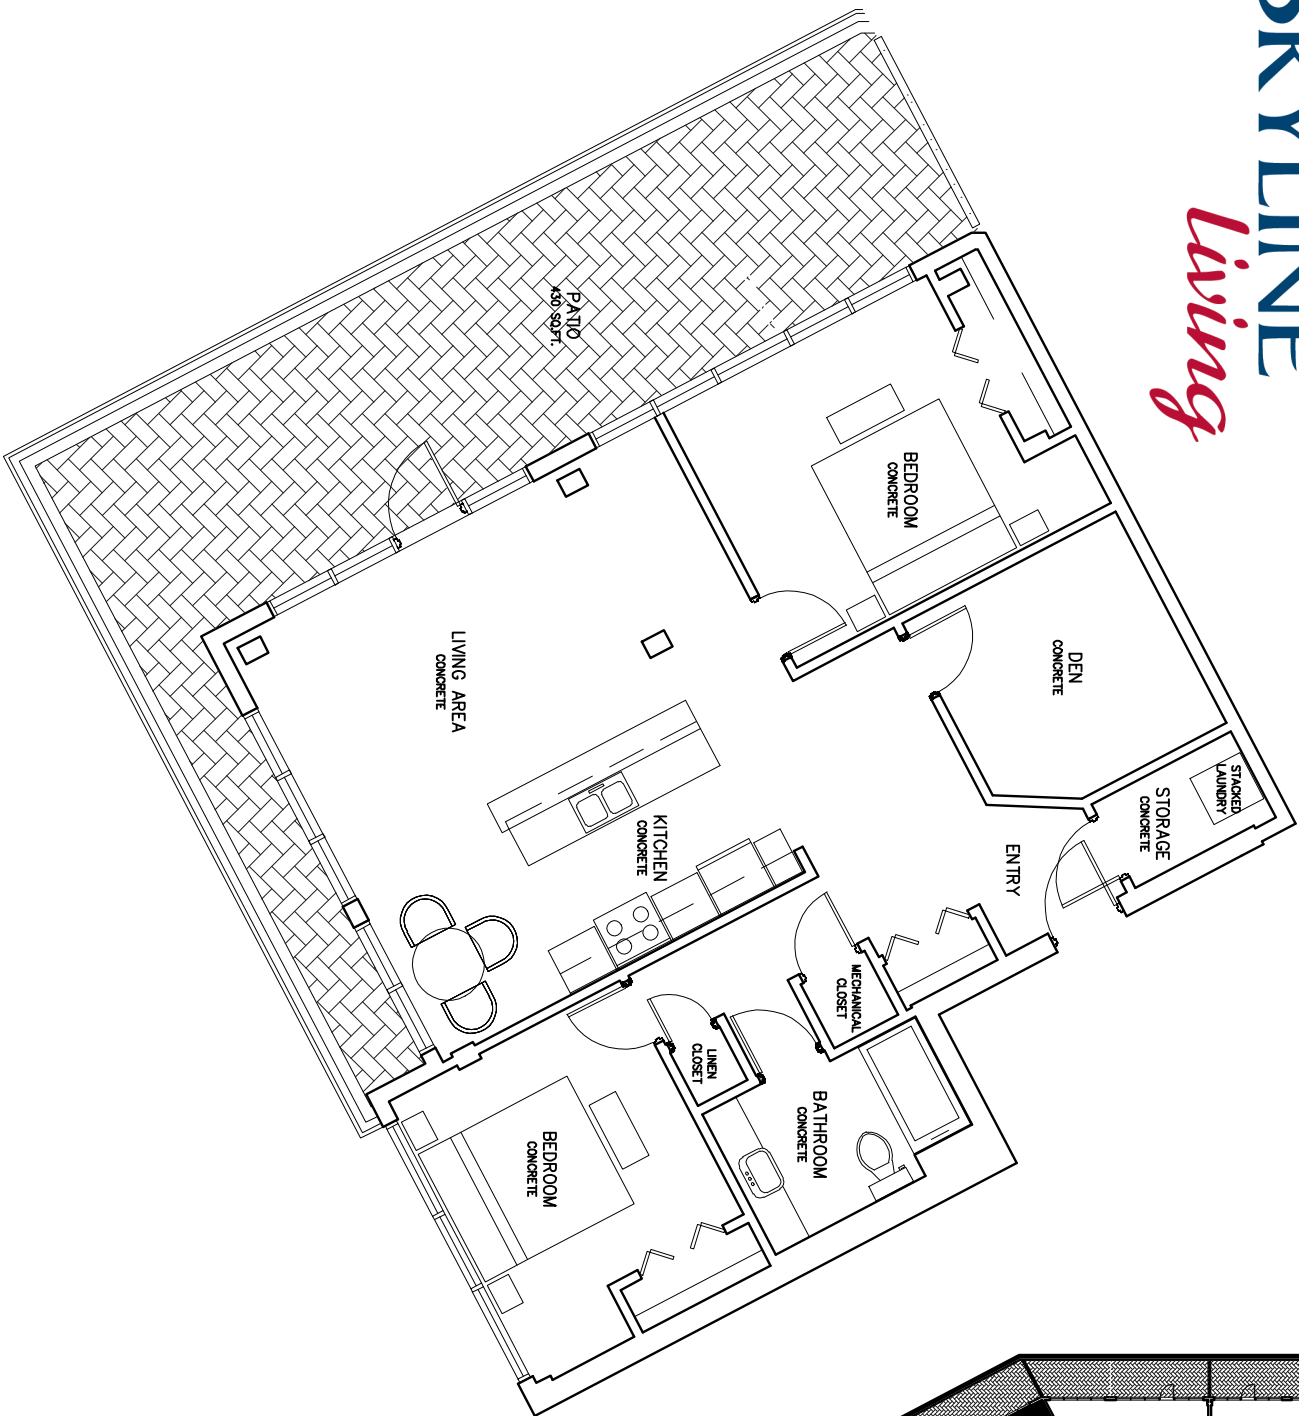

# SKYLINE *Living*

1105 sq.ft  
2 Bedroom + Den

Suite and proportions may not be exactly as shown.