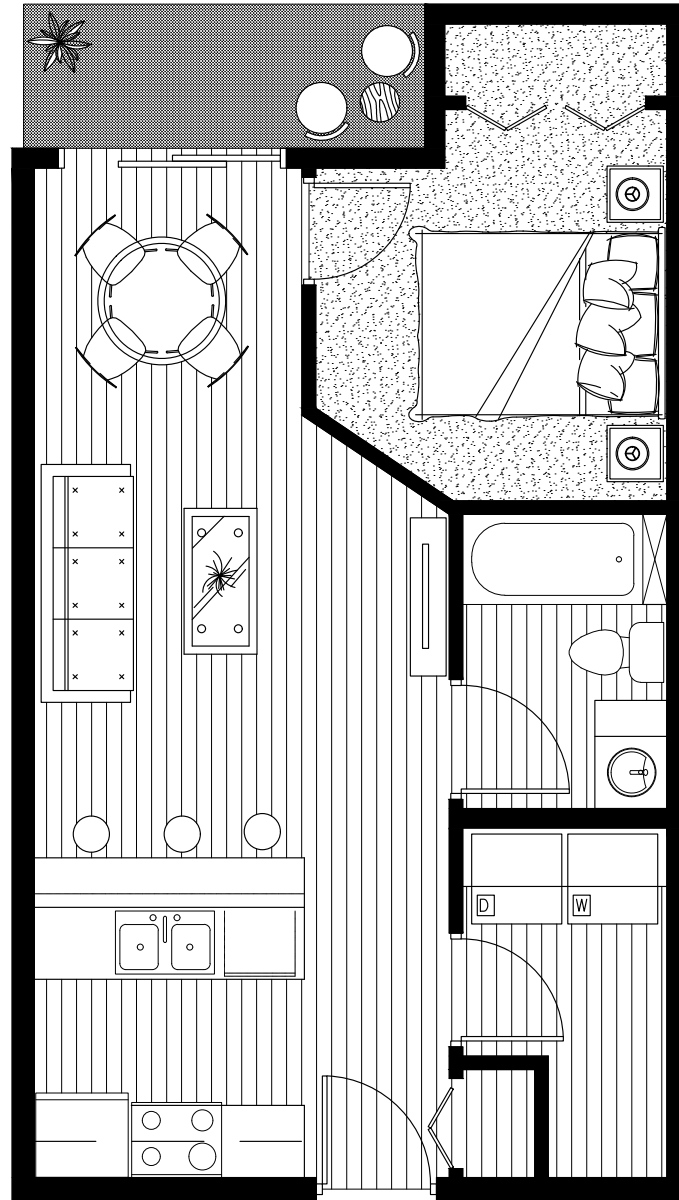

# SUITE TYPE A

**517** sq ft

90 Waterford  
Green Common  
& 10 Highwater Path

# SUITE TYPE A

**10 Highwater Path**

First Floor

116

First floor