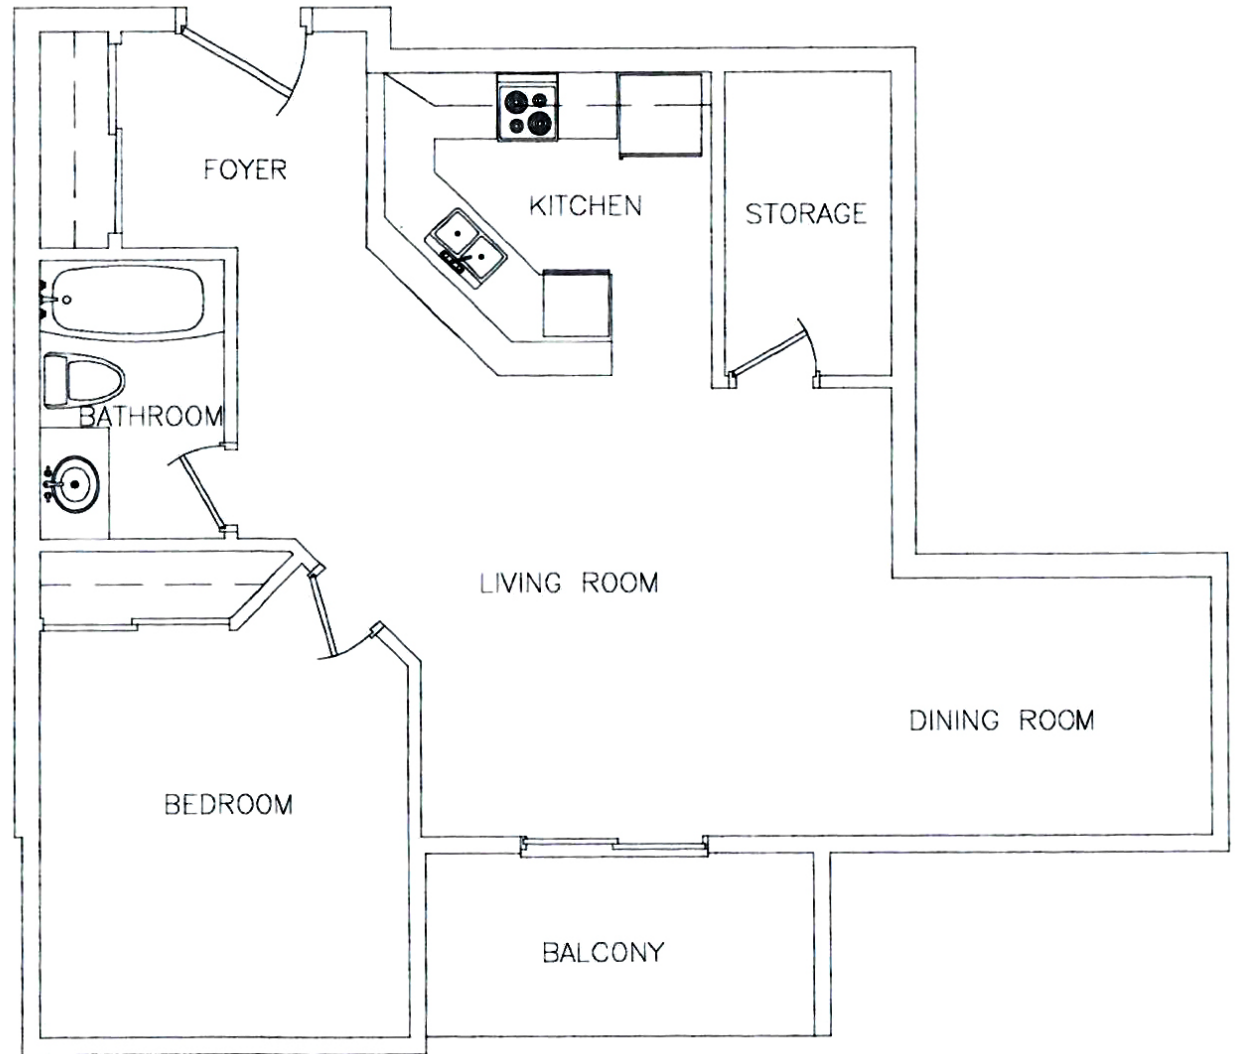

# 55 PRIMROSE

Approx. **789** sq ft

**1 Bedroom**

Unit 202

Disclaimer: This floor plan is for illustrative purposes and is intended to be used as a guide only. While every effort has been made to ensure its accuracy, measurements may not be exact.