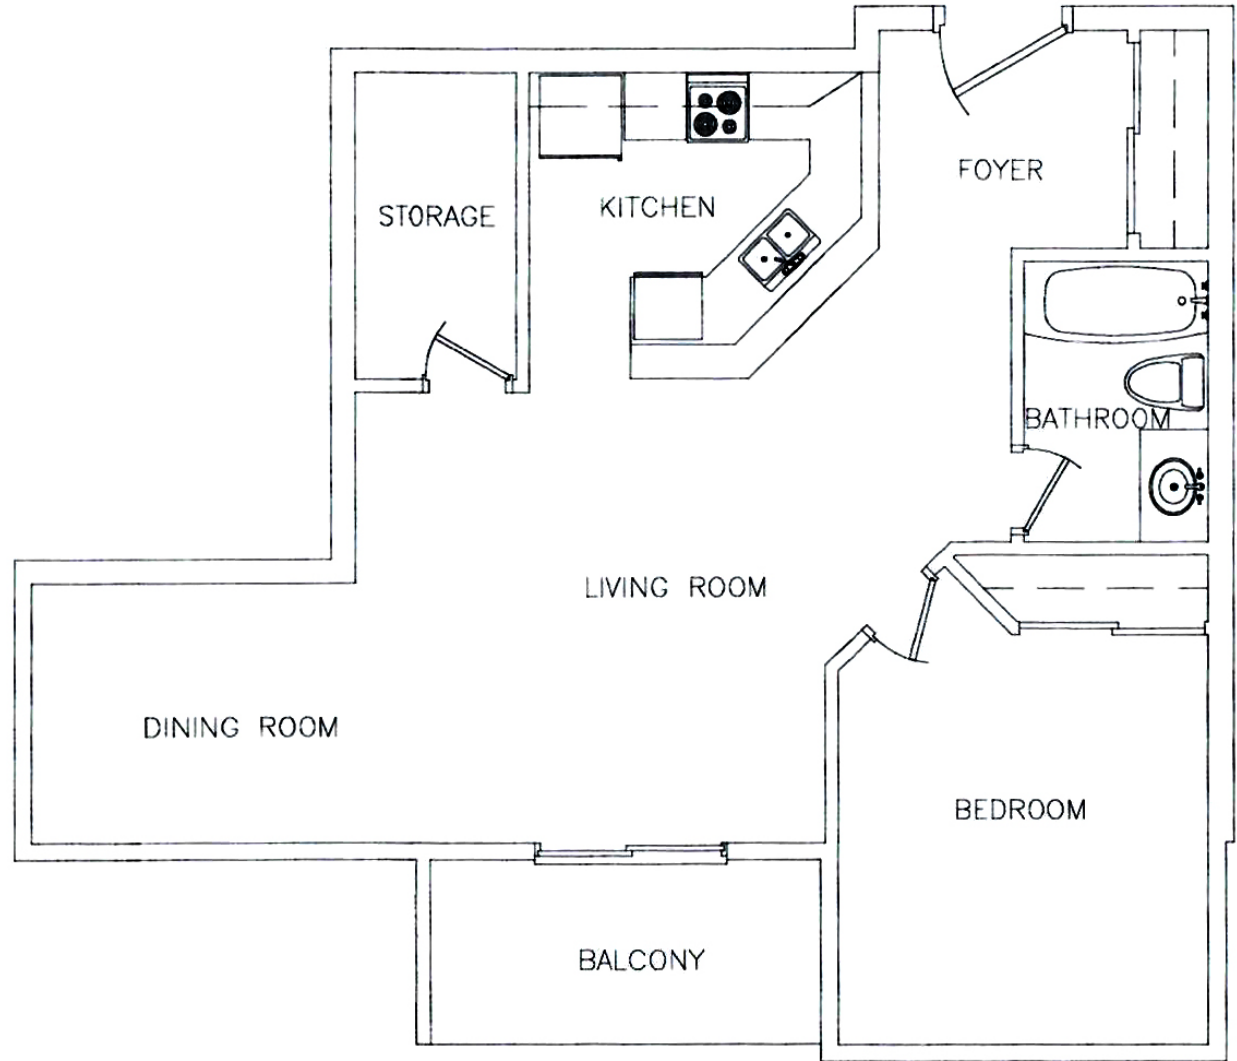

# 55 PRIMROSE

Approx. **789** sq ft

**1 Bedroom**

Unit 208

Disclaimer: This floor plan is for illustrative purposes and is intended to be used as a guide only. While every effort has been made to ensure its accuracy, measurements may not be exact.