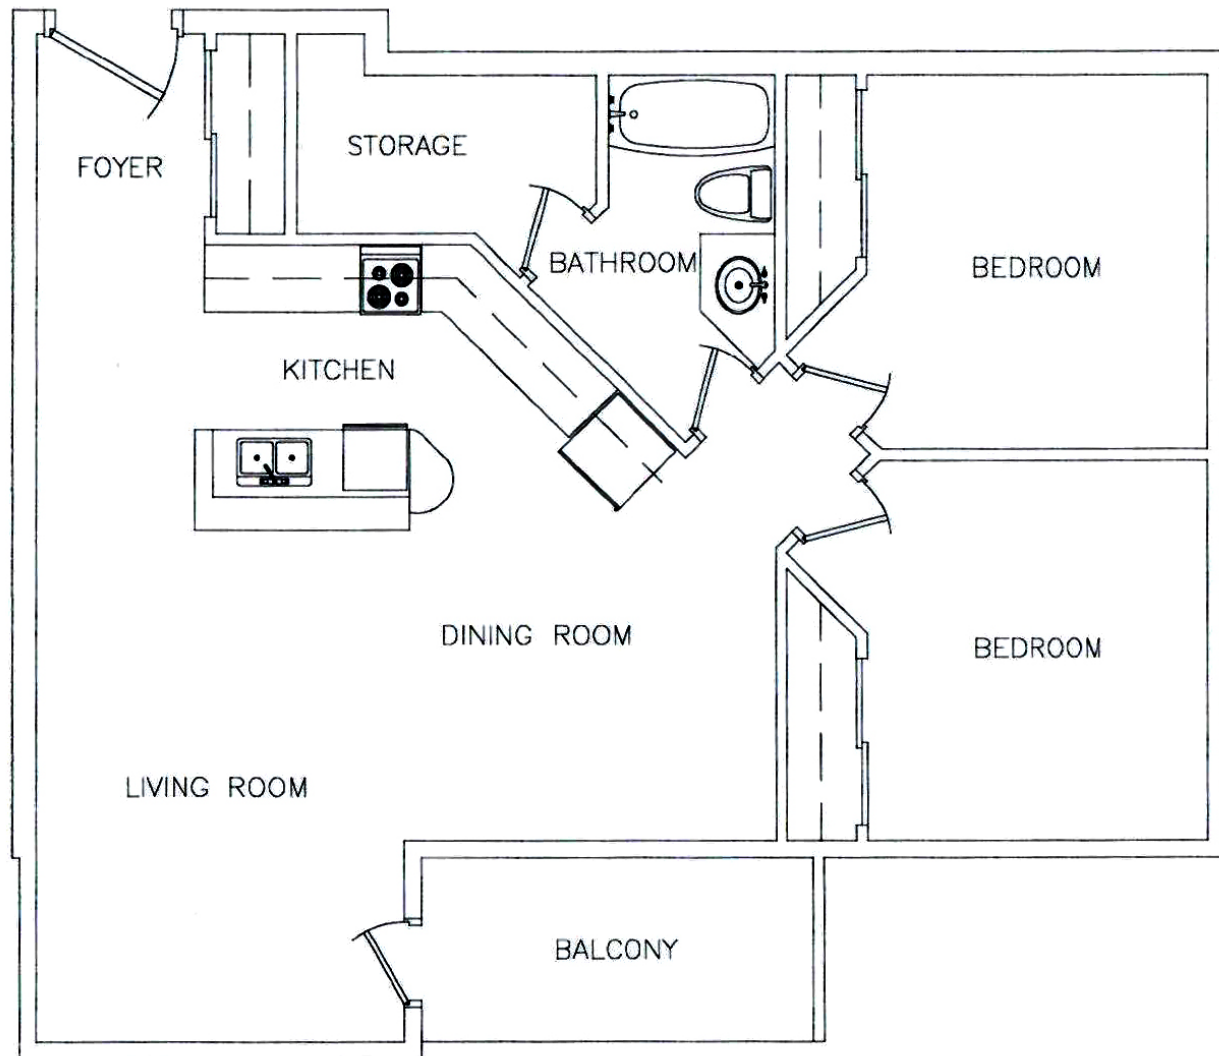

55 PRIMROSE

Approx. **938** sq ft

2 Bedroom

Units 302 & 402

Disclaimer: This floor plan is for illustrative purposes and is intended to be used as a guide only. While every effort has been made to ensure its accuracy, measurements may not be exact.