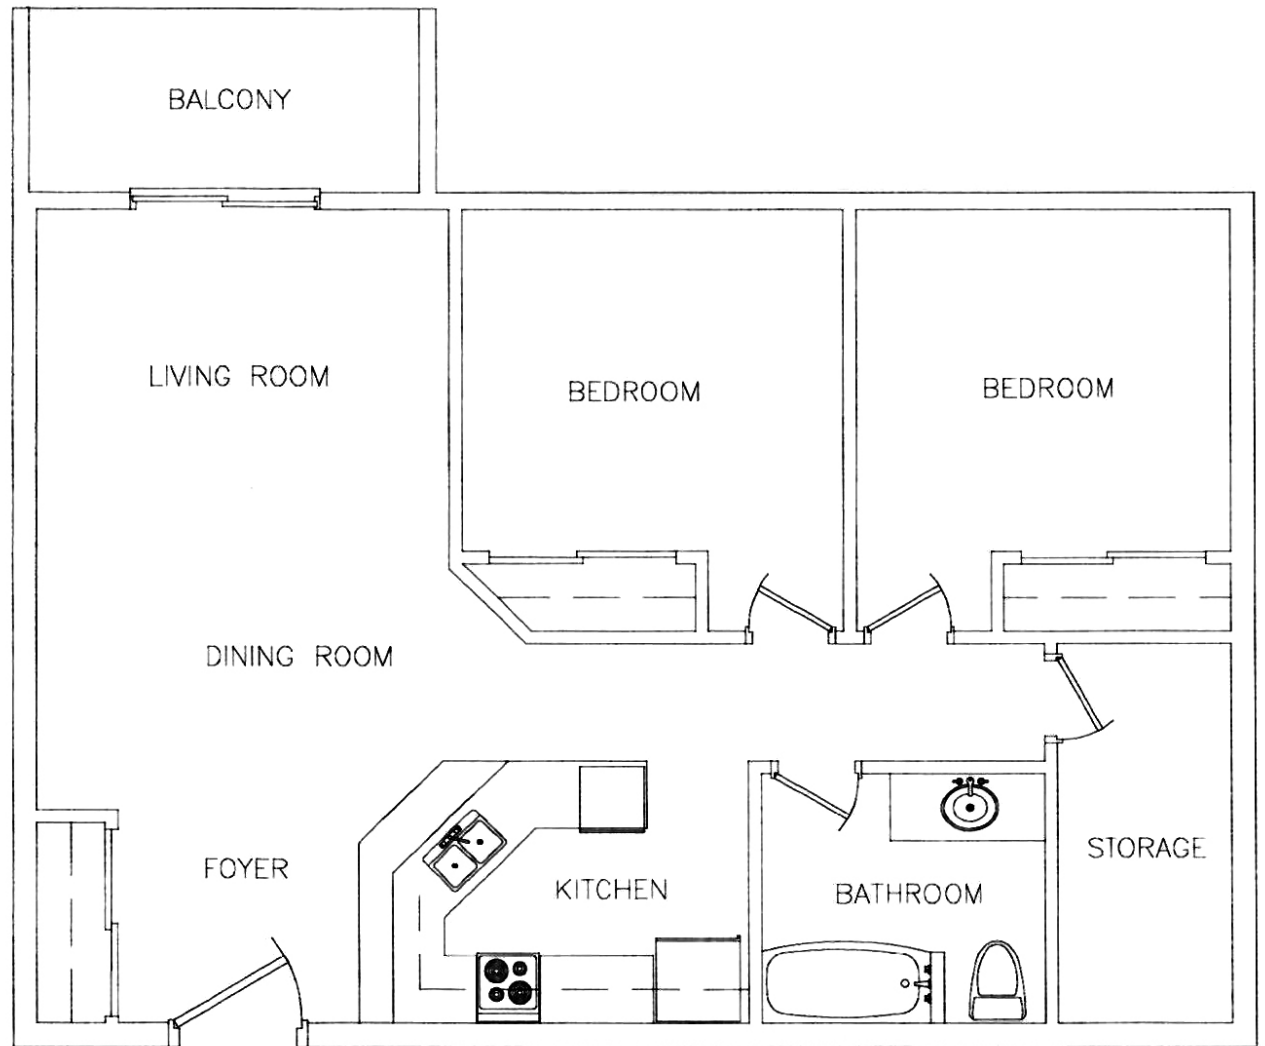

55 PRIMROSE

Approx. **903** sq ft

2 Bedroom

Unit 305 & 405

Disclaimer: This floor plan is for illustrative purposes and is intended to be used as a guide only. While every effort has been made to ensure its accuracy, measurements may not be exact.